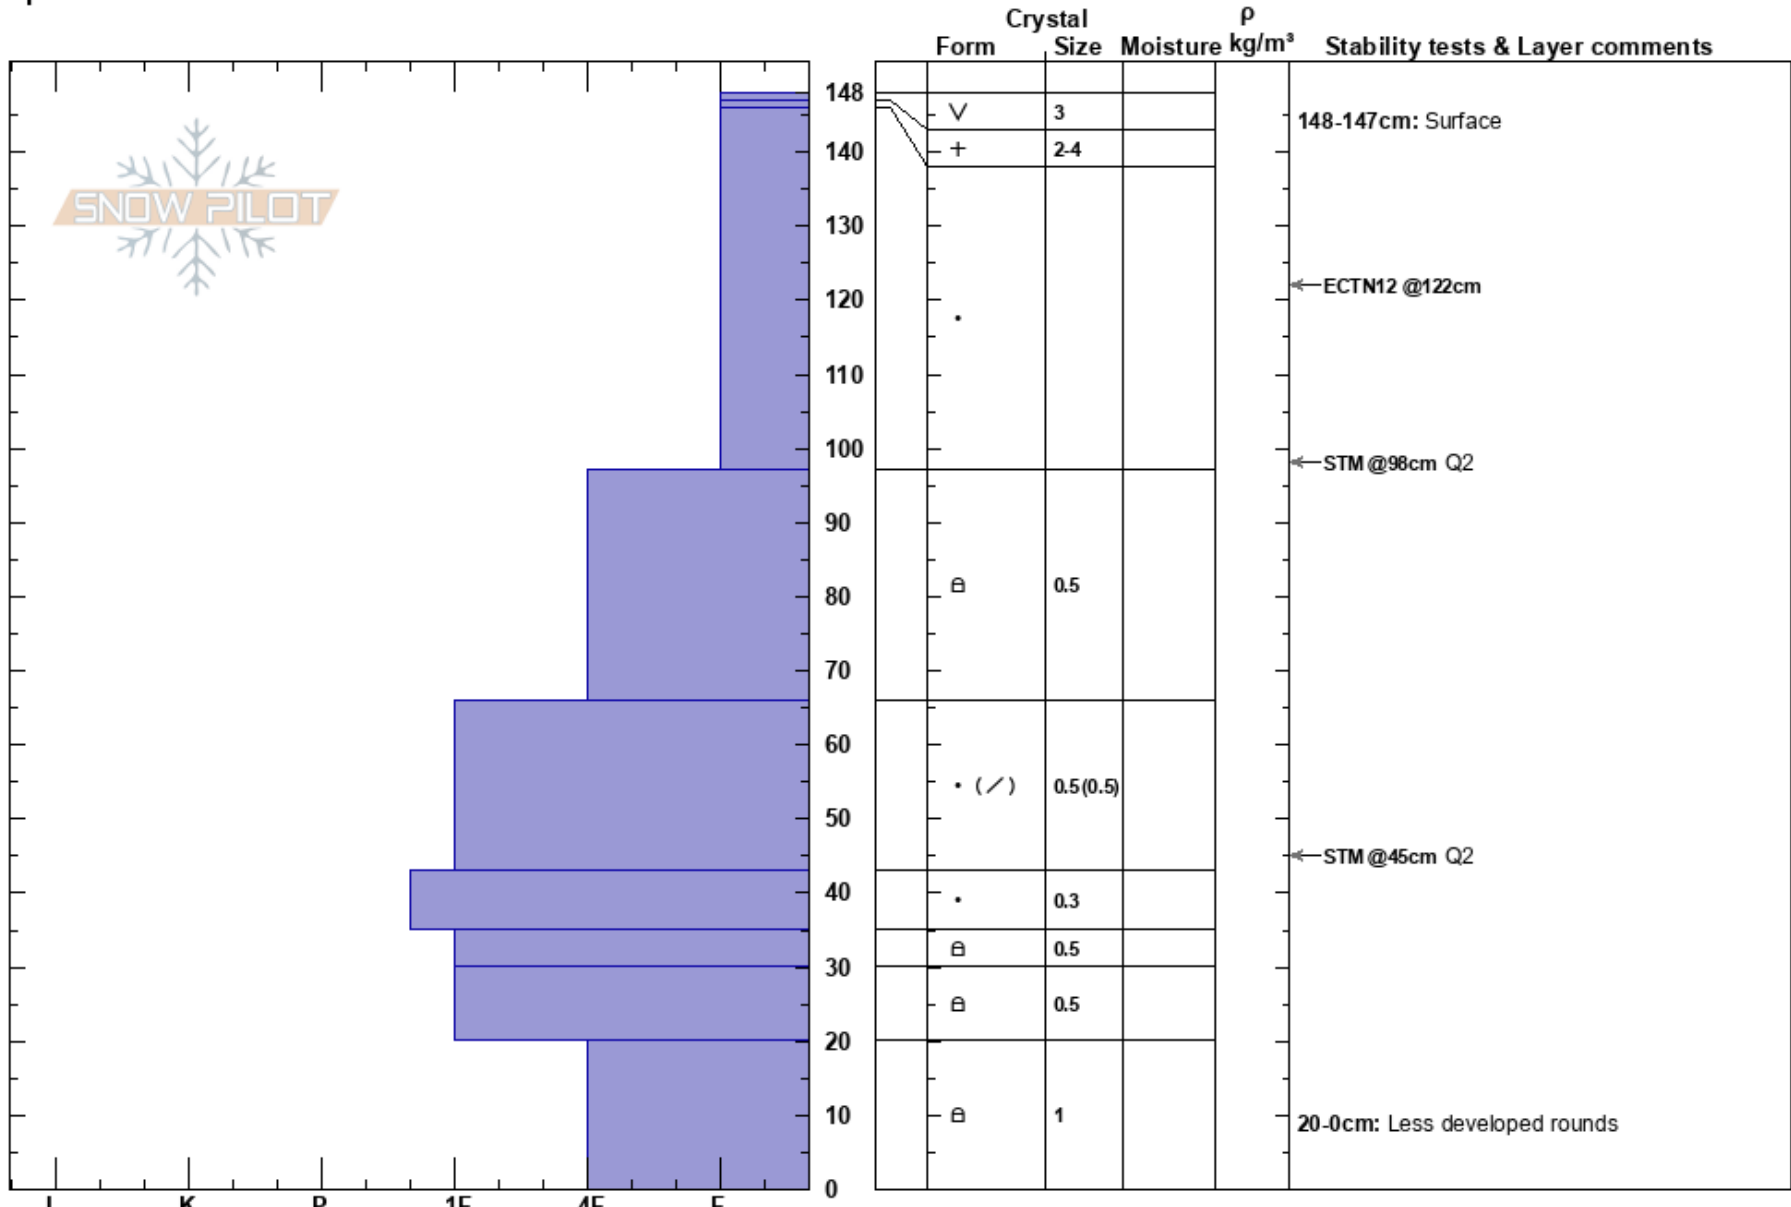

Scotty's Skiers Right  
 Teton Range  
 WY  
**Elevation:** 918 ft  
**Aspect:** 60°  
**Specifics:**

Allison Paul  
 03/09/2024 - 12:00pm  
**Co-ord:** 43.78132N, -110.92448W  
**Slope Angle:** 37°  
**Wind Loading:** no

**Stability:**  
**Air Temperature:** 25°F  
**Sky Cover:** CLR  
**Precipitation:** NO  
**Wind:** Calm

**HS:** 148  
**Layer Notes:**  
 148-147cm: Surface  
 20-0cm: Less developed rounds

**Notes:** Height of snow is 325cm, we dug 148cm down so 'ground' is 177cm.  
 Besides some density breaks we did not see much weakness in this top half of the snowpack.