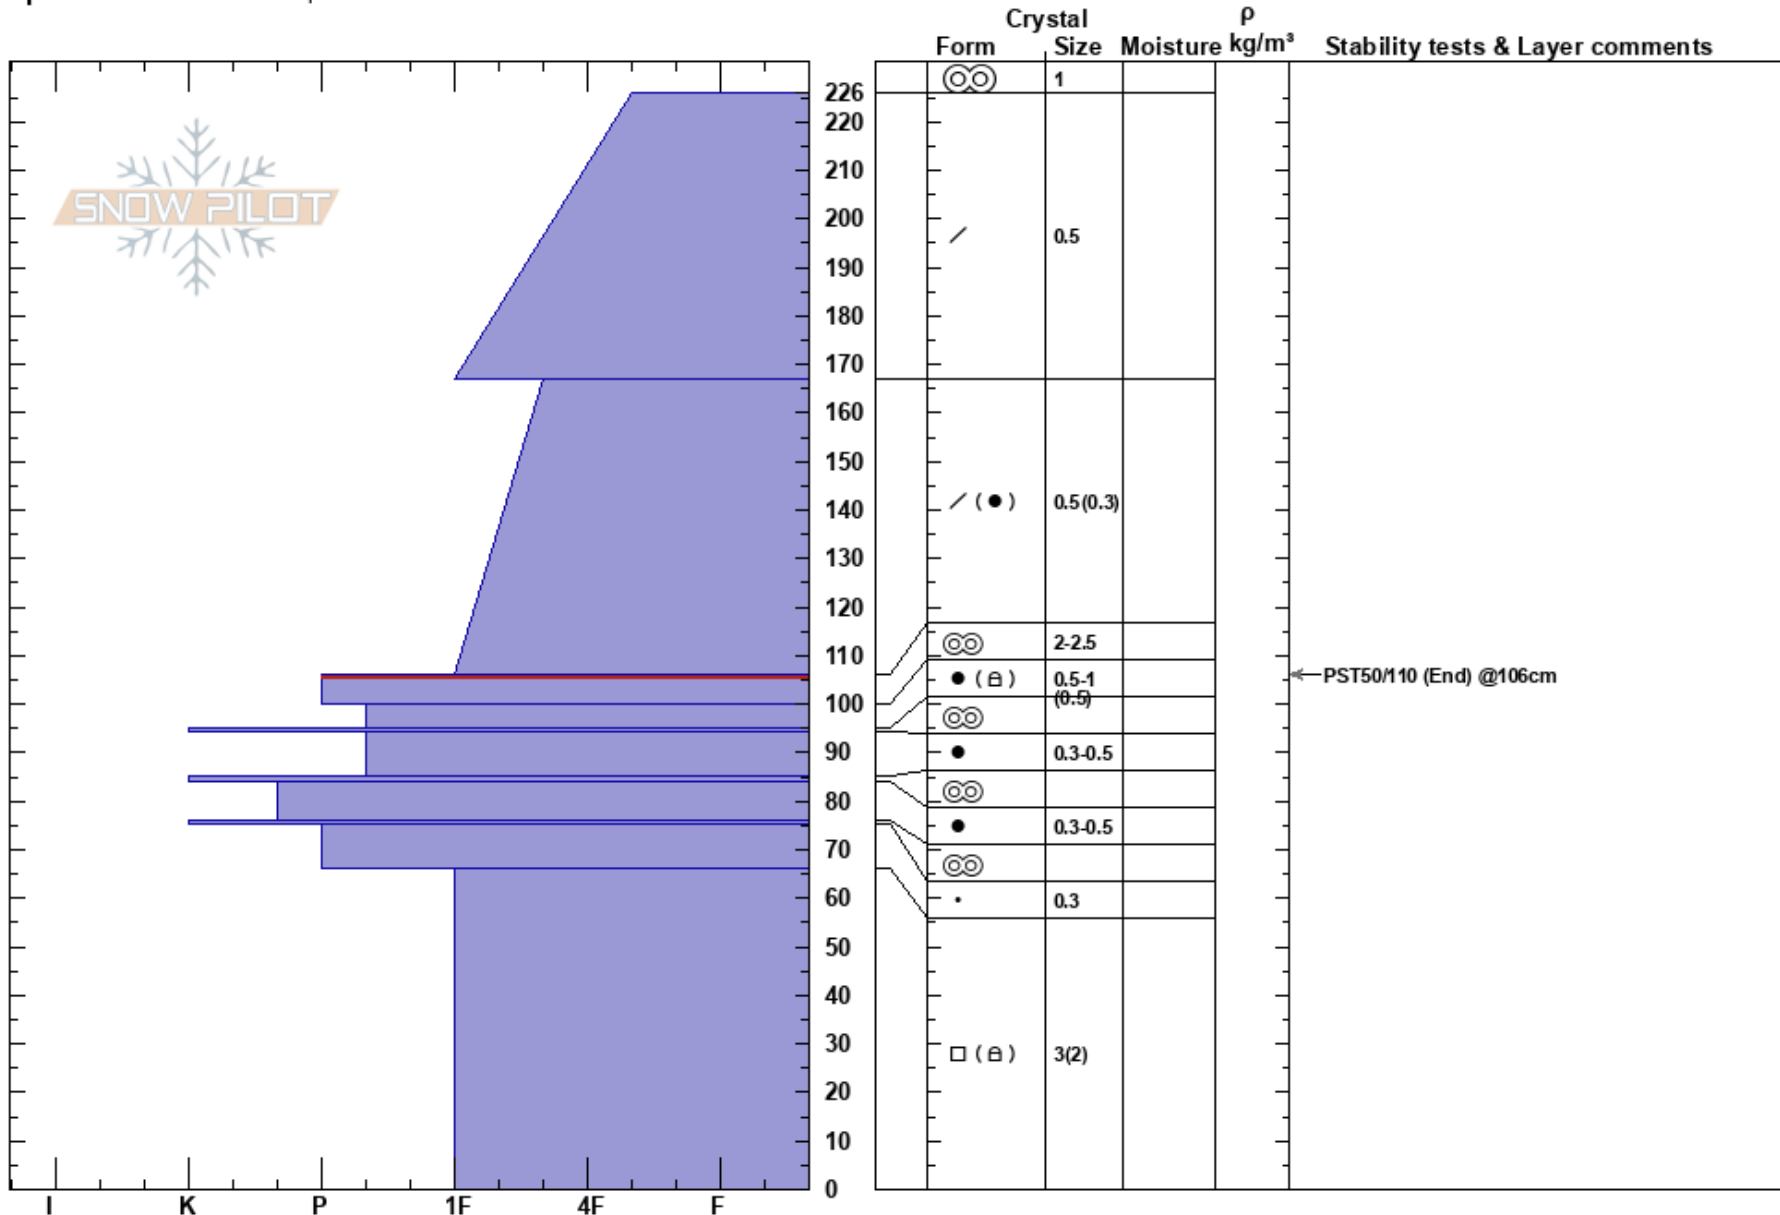

S Bowl/ Noodle
 Teton Range
 WY
 Elevation: 9566 ft
 Aspect: 180°
 Specifics: Ski tracks on slope

David Cain
 03/09/2024 - 11:00am
 Co-ord: 43.77461N, -110.92960W
 Slope Angle: 25°
 Wind Loading: no

Stability: Fair
 Air Temperature: 1°C
 Sky Cover: CLR
 Precipitation: NO
 Wind: SW Calm
 HS:226
 Layer Notes:
 106-100cm:Problematic layer

Notes: Dug at the South Bowl/ Noodle Ridge interface to test deeper instabilities. Had ECTN results in new snow layer (167-226cm) at similar aspect and elevation yesterday.