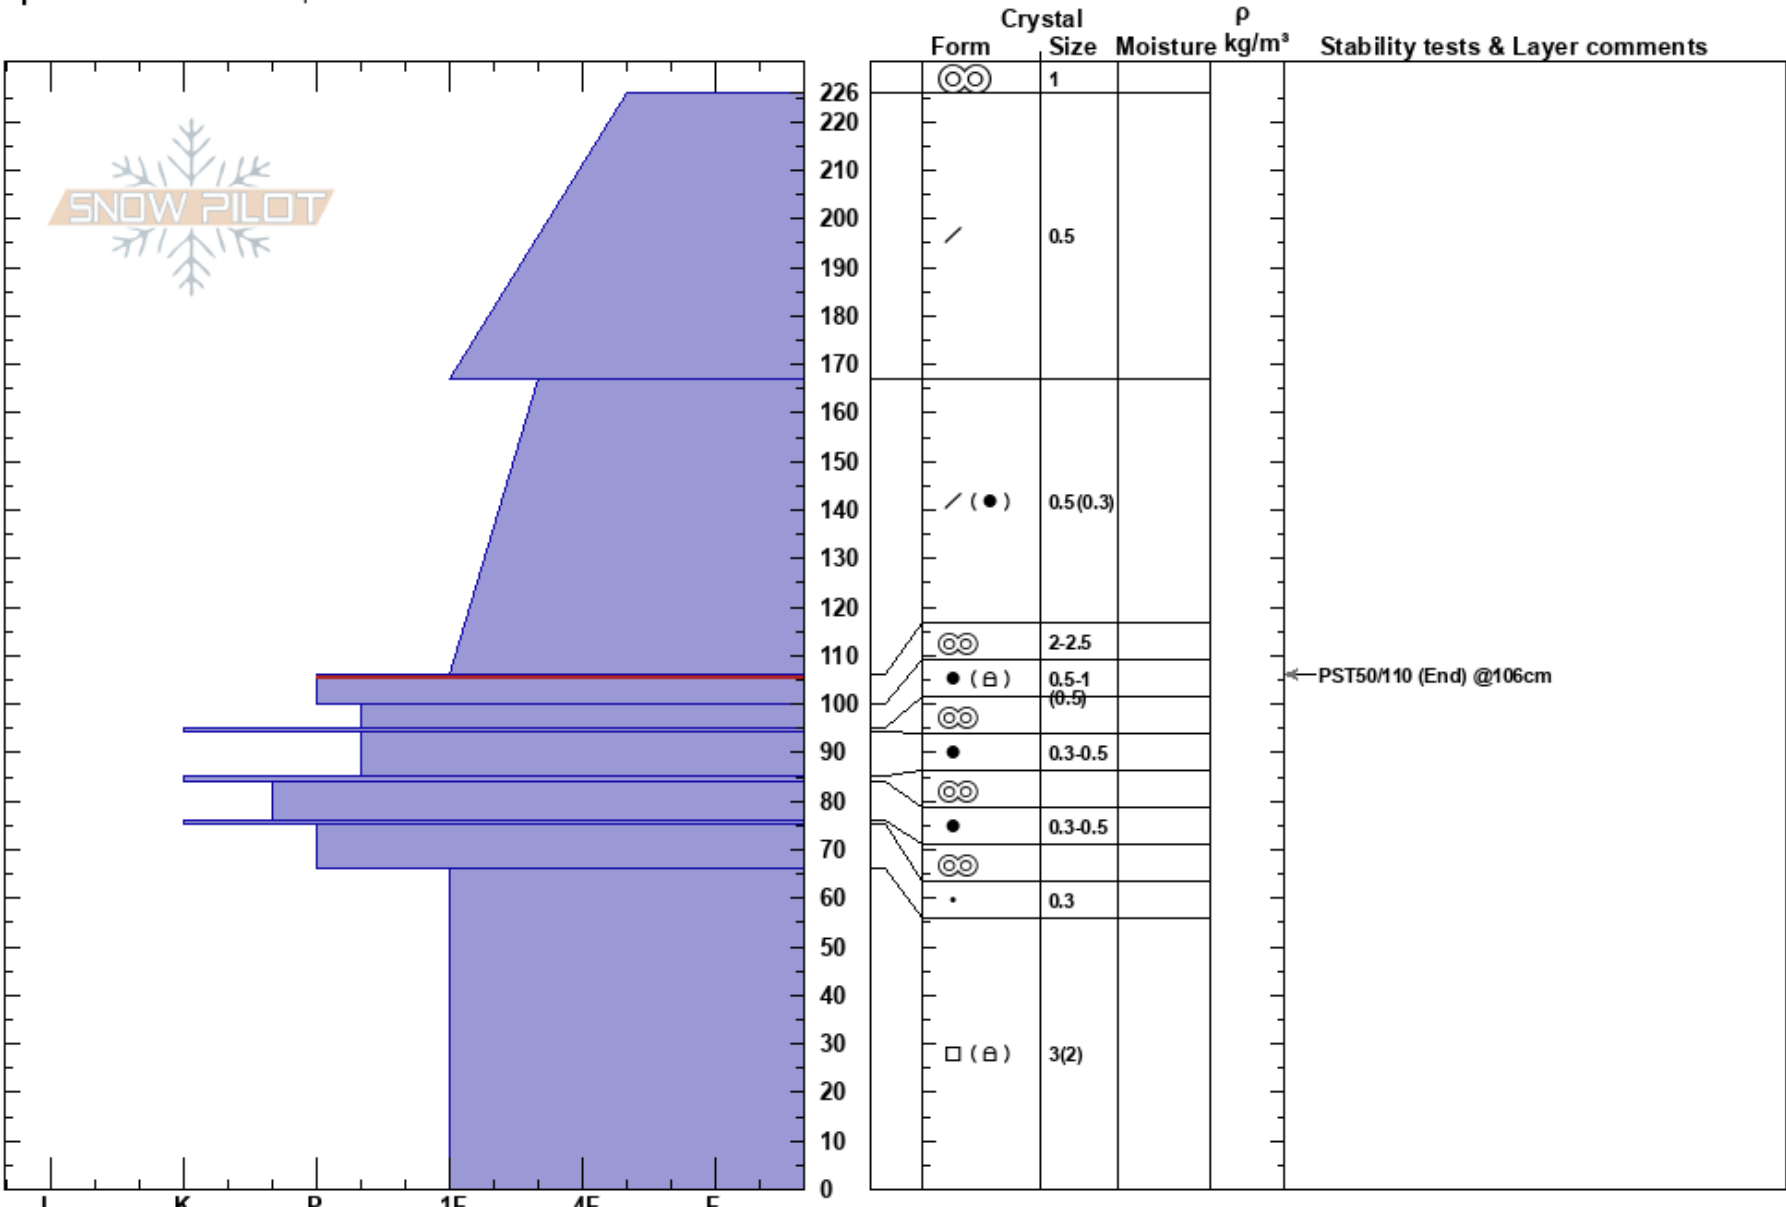

S Bowl/ Noodle  
 Teton Range  
 WY  
 Elevation: 9566 ft  
 Aspect: 180°  
 Specifics: Ski tracks on slope

David Cain  
 03/09/2024 - 11:00am  
 Co-ord: 43.77461N, -110.92960W  
 Slope Angle: 25°  
 Wind Loading: no

Stability: Fair  
 Air Temperature: 1°C  
 Sky Cover: CLR  
 Precipitation: NO  
 Wind: SW Calm

HS:226  
 Layer Notes:  
 106-100cm: Problematic layer

Notes: Dug at the South Bowl/ Noodle Ridge interface to test deeper instabilities. Had ECTN results in new snow layer (167-226cm) at similar aspect and elevation yesterday.