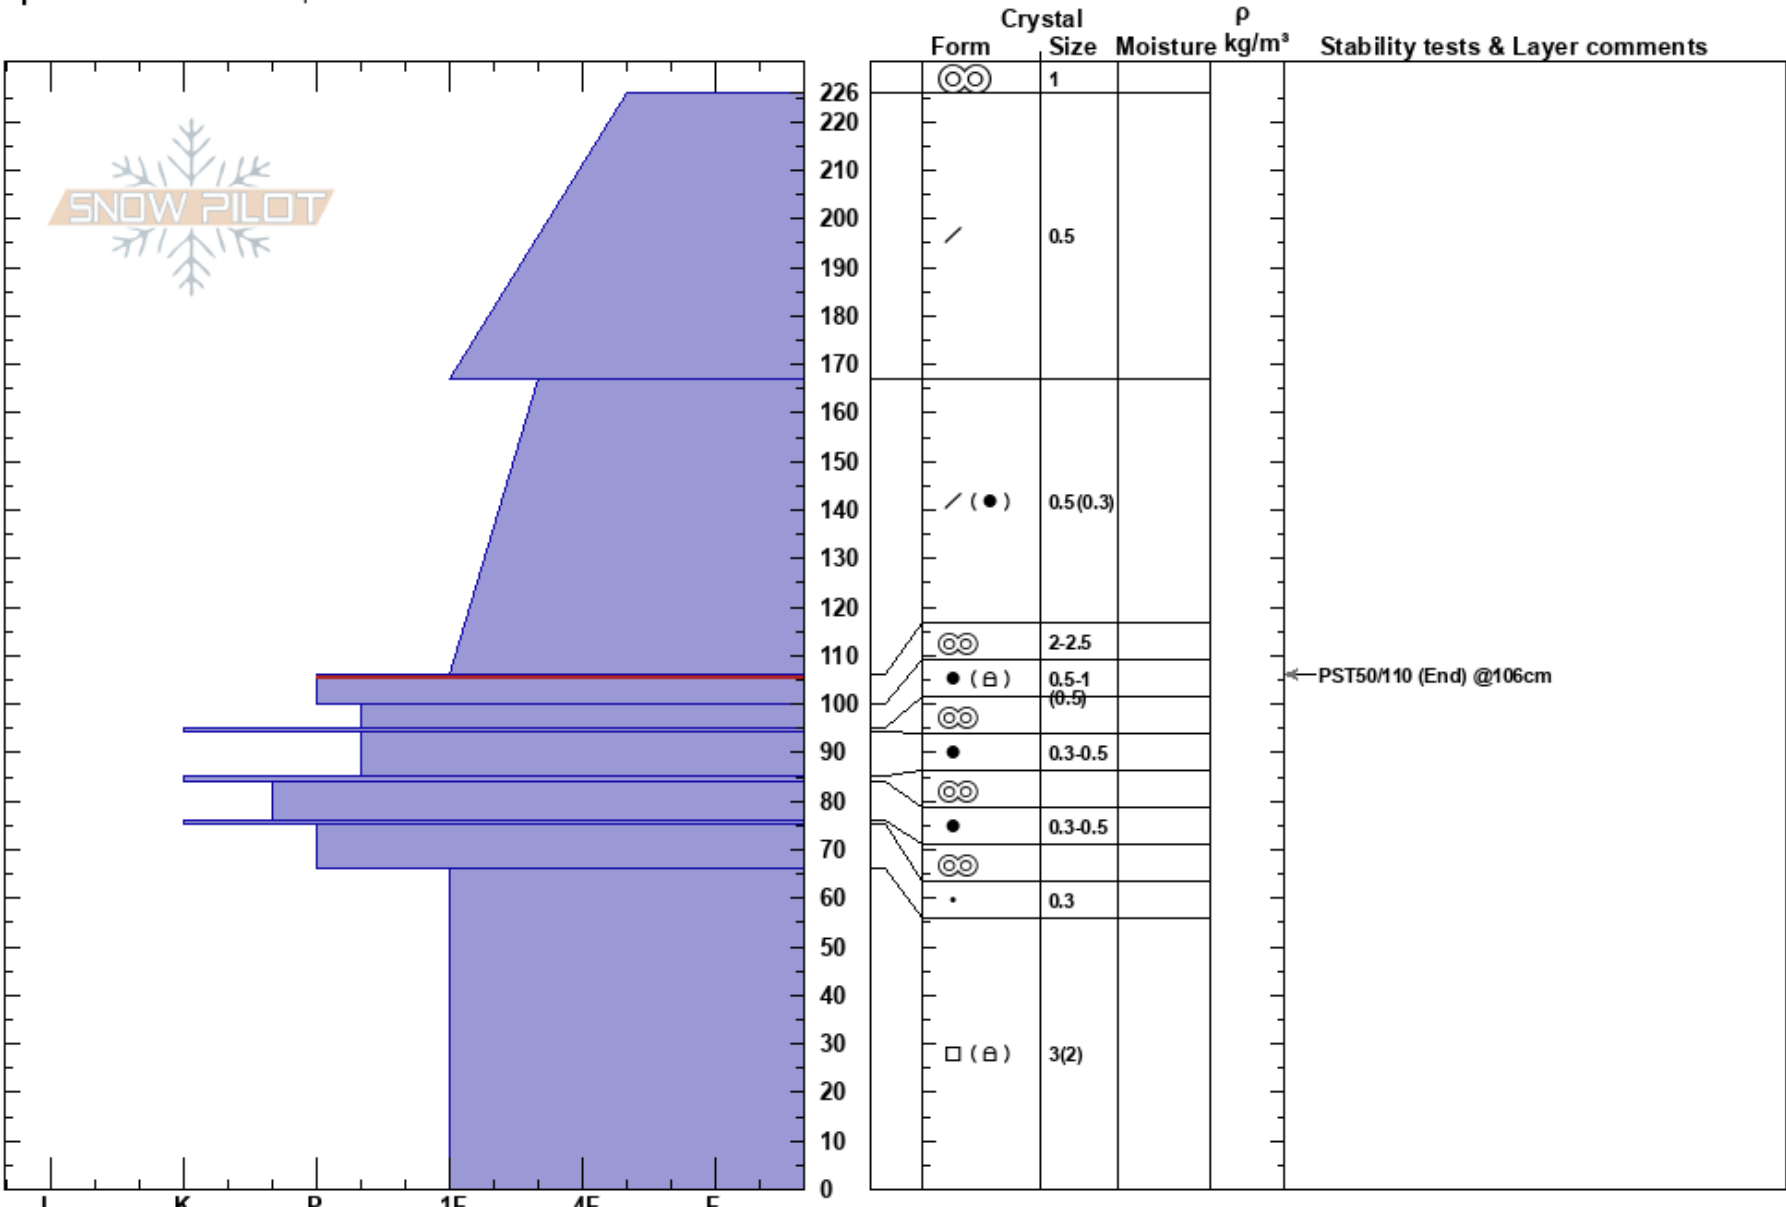

S Bowl/ Noodle
 Teton Range
 WY
 Elevation: 9566 ft
 Aspect: 180°
 Specifics: Ski tracks on slope

David Cain
 03/09/2024 - 11:00am
 Co-ord: 43.77461N, -110.92960W
 Slope Angle: 25°
 Wind Loading: no

Stability: Fair
 Air Temperature: 1°C
 Sky Cover: CLR
 Precipitation: NO
 Wind: SW Calm

HS:226
 Layer Notes:
 106-100cm: Problematic layer

Notes: Dug at the South Bowl/ Noodle Ridge interface to test deeper instabilities. Had ECTN results in new snow layer (167-226cm) at similar aspect and elevation yesterday.