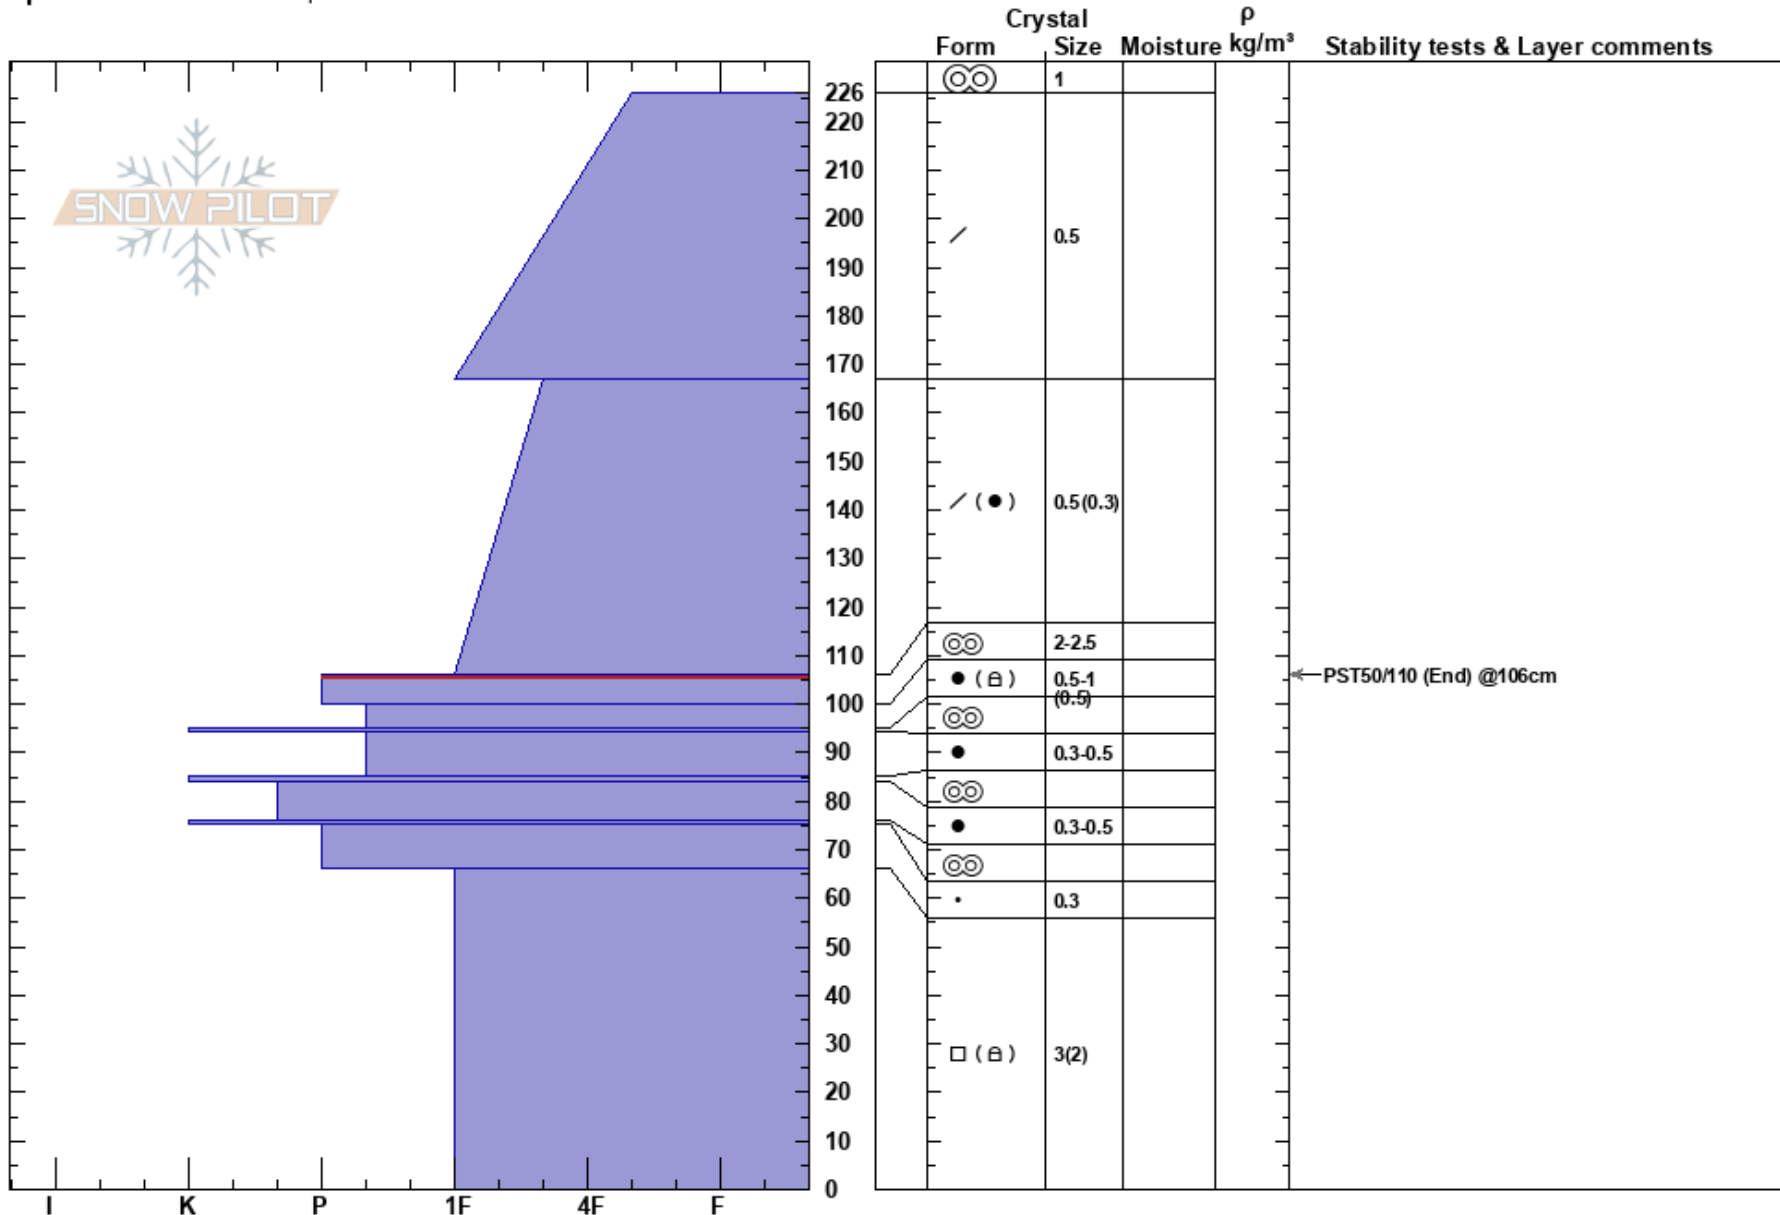

S Bowl/ Noodle
 Teton Range
 WY
 Elevation: 9566 ft
 Aspect: 180°
 Specifics: Ski tracks on slope

David Cain
 03/09/2024 - 11:00am
 Co-ord: 43.77461N, -110.92960W
 Slope Angle: 25°
 Wind Loading: no

Stability: Fair
 Air Temperature: 1°C
 Sky Cover: CLR
 Precipitation: NO
 Wind: SW Calm

HS:226
 Layer Notes:
 106-100cm: Problematic layer

Notes: Dug at the South Bowl/ Noodle Ridge interface to test deeper instabilities. Had ECTN results in new snow layer (167-226cm) at similar aspect and elevation yesterday.