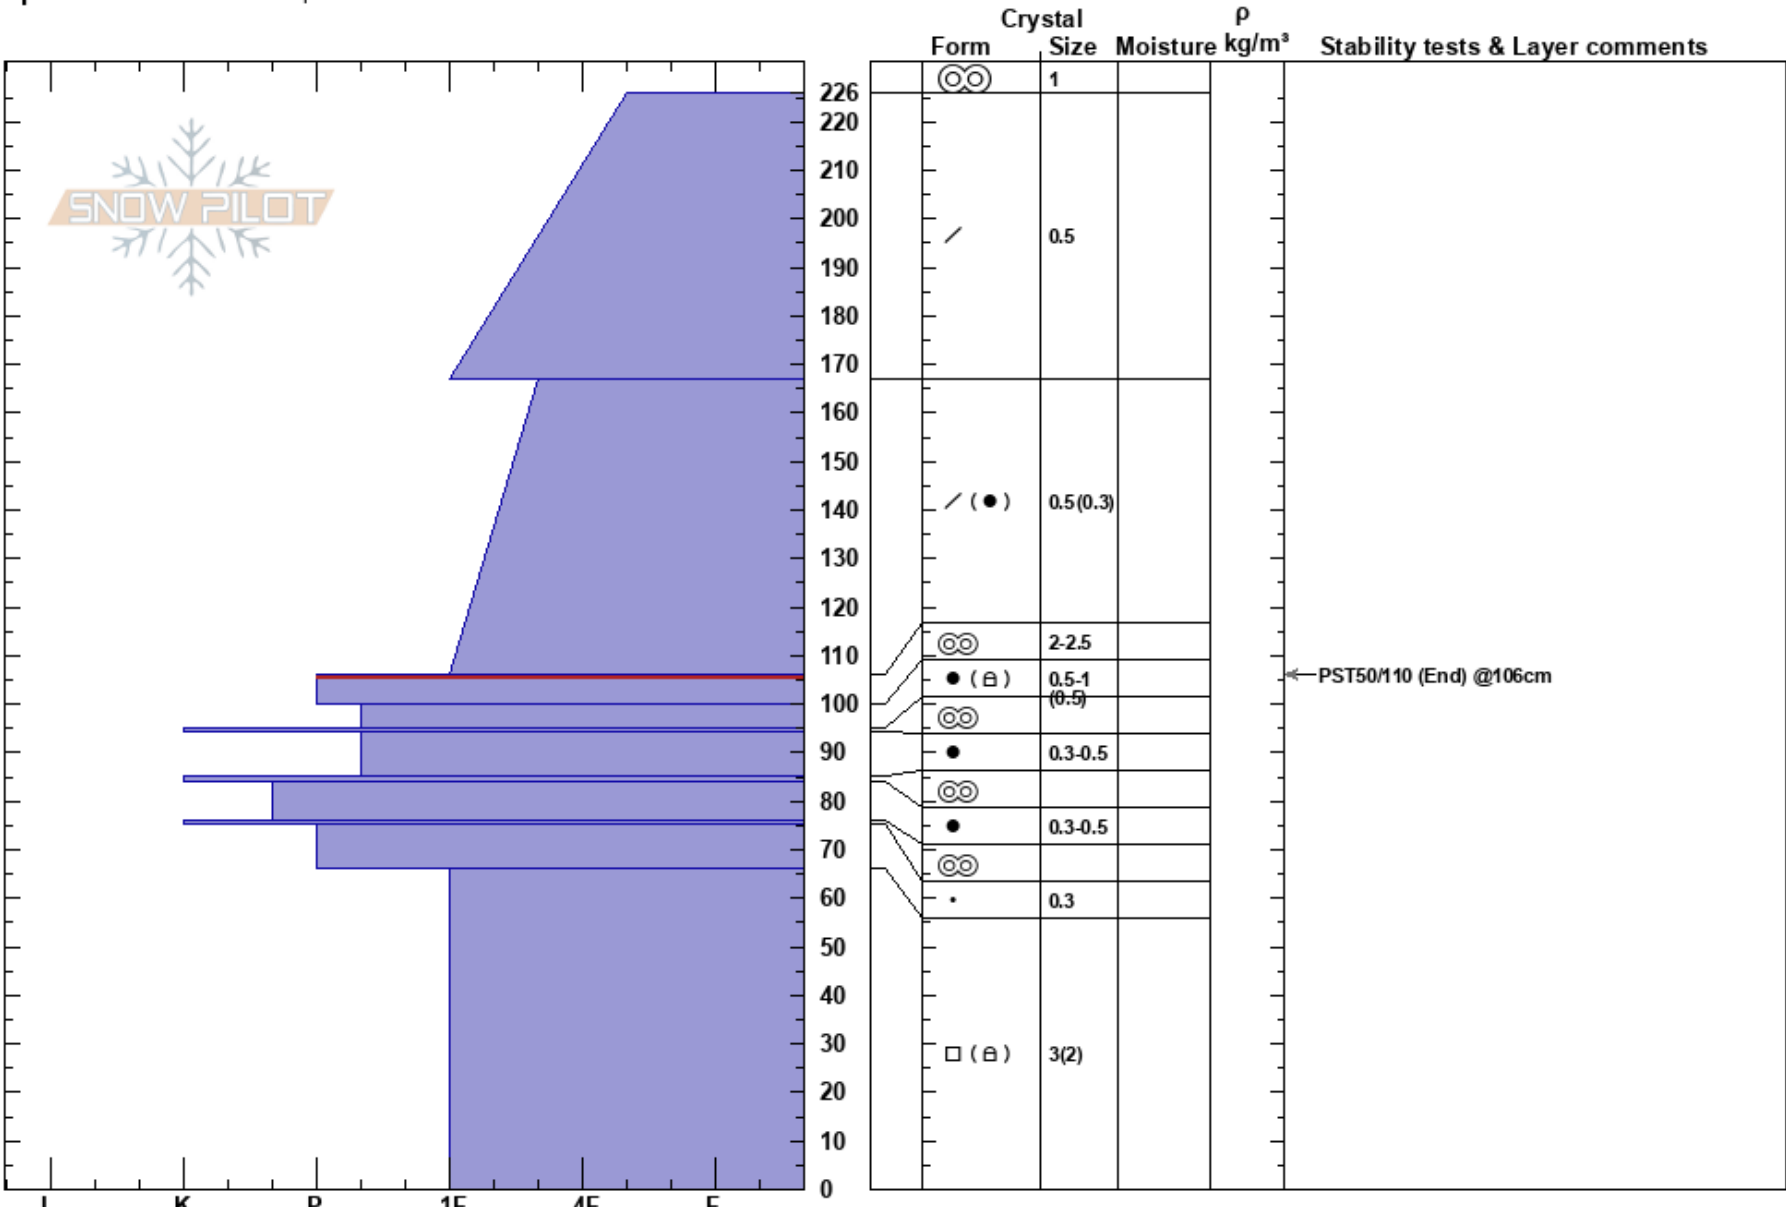

S Bowl/ Noodle
 Teton Range
 WY
 Elevation: 9566 ft
 Aspect: 180°
 Specifics: Ski tracks on slope

David Cain
 03/09/2024 - 11:00am
 Co-ord: 43.77461N, -110.92960W
 Slope Angle: 25°
 Wind Loading: no

Stability: Fair
 Air Temperature: 1°C
 Sky Cover: CLR
 Precipitation: NO
 Wind: SW Calm

HS:226
 Layer Notes:
 106-100cm:Problematic layer

Notes: Dug at the South Bowl/ Noodle Ridge interface to test deeper instabilities. Had ECTN results in new snow layer (167-226cm) at similar aspect and elevation yesterday.