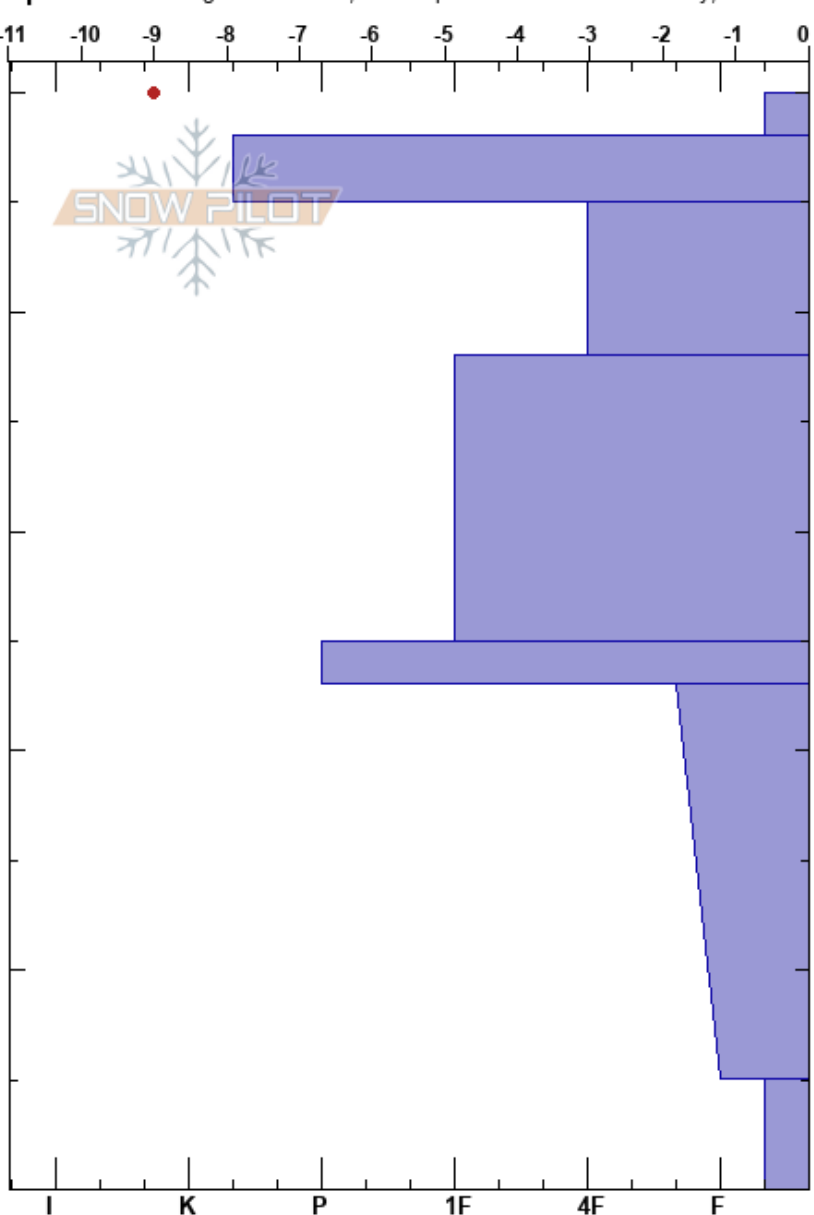

Sundance Bowl
 San Francisco Peaks
 AZ
 Elevation: 11642 ft
 Aspect: 250°

Eric Roberts
 03/09/2024 - 11:00am
 Co-ord:
 Slope Angle: 31°
 Wind Loading: previous

Stability:
 Air Temperature: -8°C
 Sky Cover: FEW
 Precipitation: NO
 Wind: SE Light Breeze
 HS:50
 PF:40
 PS:4
 5-0cm:Problematic layer

Specifics: Pit dug in a Ski Area; Pit is representative of backcountry; Recent avalanche activity on similar slopes; Ski tracks on slope; We skied slope

Form	Crystal Size	Moisture	ρ kg/m ³	Stability tests & Layer comments
*	0.5			
/	0.5	D		
-		D		← ECTN14 @45cm #2-below MFcr
/ (•)	0.3(0.3)	D		
• (∅)	0.3(0.5)			
- (□)	(0.3)	D		
•	0.3	D		← CT24, BRK @5cm #1 on FC
□	0.3	D		← CT20, SC @0cm #2-FC ← ECTX #1-