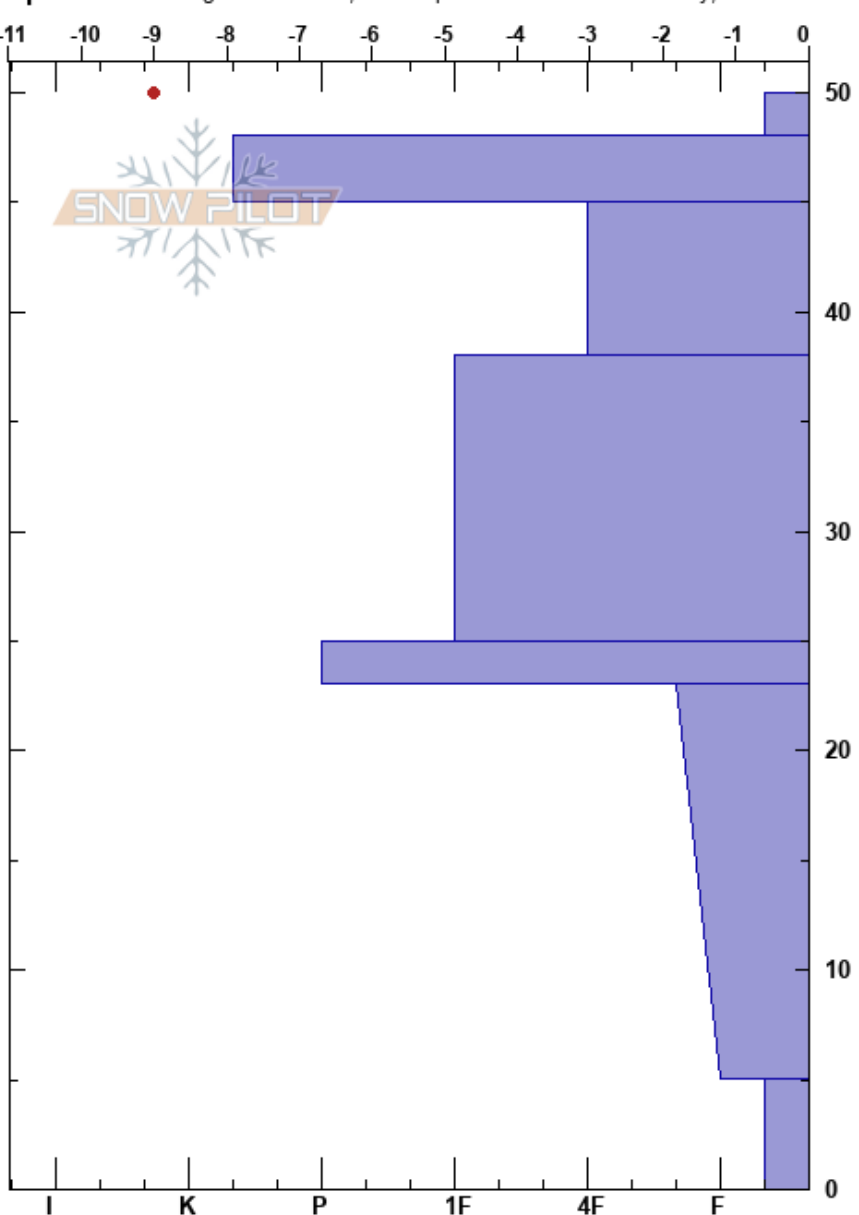

Sundance Bowl
 San Francisco Peaks
 AZ
 Elevation: 11642 ft
 Aspect: 250°

Eric Roberts
 03/09/2024 - 11:00am
 Co-ord:
 Slope Angle: 31°
 Wind Loading: previous

Stability:
 Air Temperature: -8°C
 Sky Cover: FEW
 Precipitation: NO
 Wind: SE Light Breeze
 HS:50
 PF:40
 PS:4
 5-0cm:Problematic layer

Specifics: Pit dug in a Ski Area; Pit is representative of backcountry; Recent avalanche activity on similar slopes; Ski tracks on slope; We skied slope

Form	Crystal Size	Moisture	ρ kg/m ³	Stability tests & Layer comments
*	0.5			
/	0.5	D		
-		D		← ECTN14 @45cm #2-below MFcr
/ (•)	0.3(0.3)	D		
• (∅)	0.3(0.5)			
- (□)	(0.3)	D		
•	0.3	D		← CT24, BRK @5cm #1 on FC
□	0.3	D		← CT20, SC @0cm #2-FC ← ECTX #1-