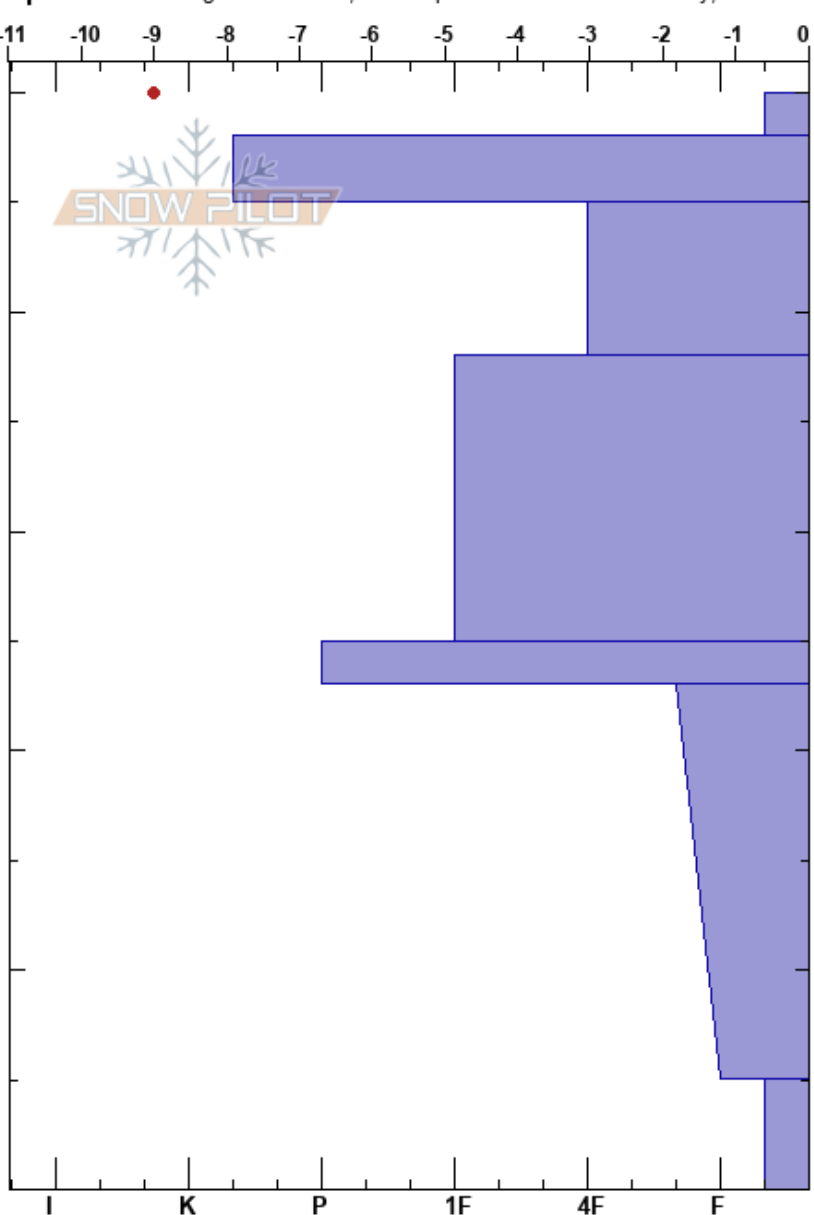

Sundance Bowl
 San Francisco Peaks
 AZ
 Elevation: 11642 ft
 Aspect: 250°

Eric Roberts
 03/09/2024 - 11:00am
 Co-ord:
 Slope Angle: 31°
 Wind Loading: previous

Stability:
 Air Temperature: -8°C
 Sky Cover: FEW
 Precipitation: NO
 Wind: SE Light Breeze
 HS:50
 PF:40
 PS:4
 5-0cm:Problematic layer

Specifics: Pit dug in a Ski Area; Pit is representative of backcountry; Recent avalanche activity on similar slopes; Ski tracks on slope; We skied slope

Form	Crystal Size	Moisture	ρ kg/m³	Stability tests & Layer comments
*	0.5			
/	0.5	D		
-		D		← ECTN14 @45cm #2-below MFcr
/ (•)	0.3(0.3)	D		
• (∅)	0.3(0.5)			
- (□)	(0.3)	D		
•	0.3	D		← CT24, BRK @5cm #1 on FC
□	0.3	D		← CT20, SC @0cm #2-FC ← ECTX #1-