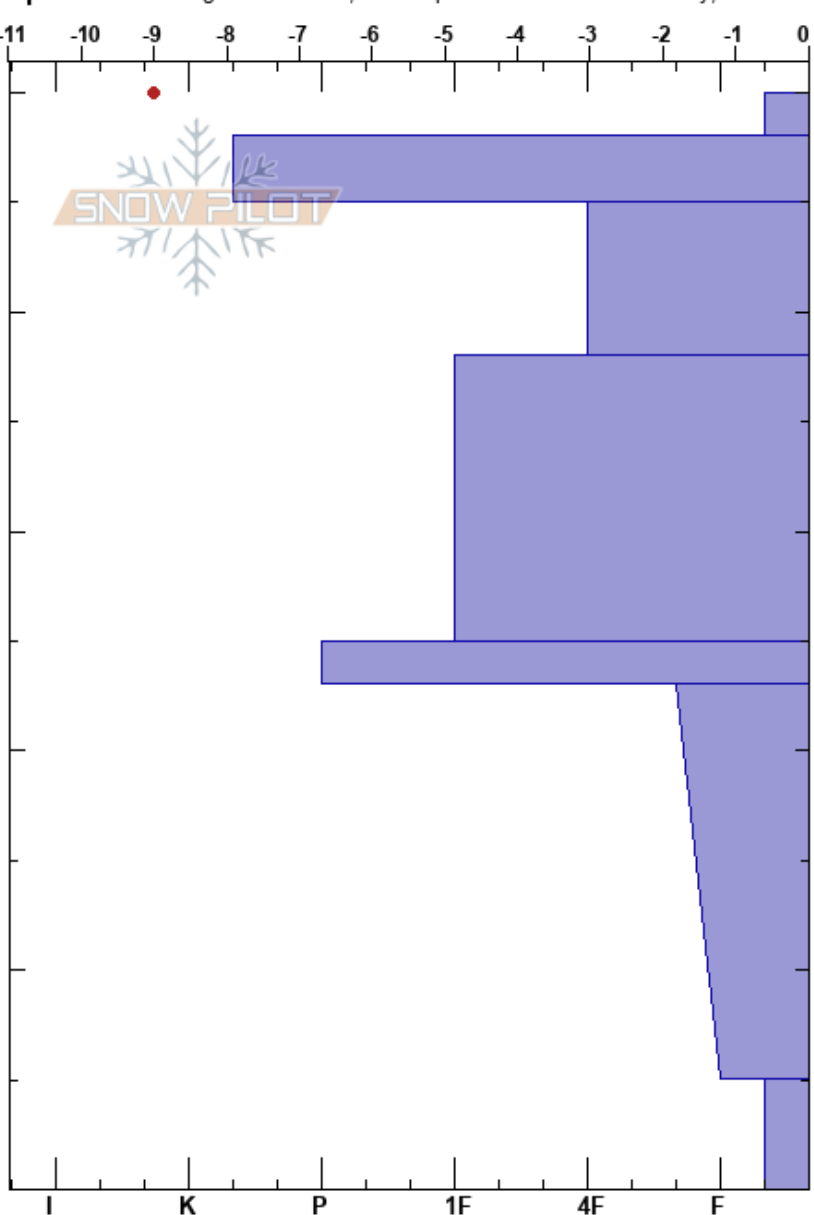

Sundance Bowl
 San Francisco Peaks
 AZ
 Elevation: 11642 ft
 Aspect: 250°

Eric Roberts
 03/09/2024 - 11:00am
 Co-ord:
 Slope Angle: 31°
 Wind Loading: previous

Stability:
 Air Temperature: -8°C
 Sky Cover: FEW
 Precipitation: NO
 Wind: SE Light Breeze
 HS:50
 PF:40
 PS:4
 5-0cm:Problematic layer

Specifics: Pit dug in a Ski Area; Pit is representative of backcountry; Recent avalanche activity on similar slopes; Ski tracks on slope; We skied slope

Form	Crystal Size	Moisture	kg/m³	Stability tests & Layer comments
*	0.5			
/	0.5	D		
-		D		
/ (•)	0.3(0.3)	D		← ECTN14 @45cm #2-below MFcr
• (∅)	0.3(0.5)			
- (□)	(0.3)	D		
•	0.3	D		
□	0.3	D		← CT24, BRK @5cm #1 on FC
				← CT20, SC @0cm #2-FC
				← ECTX #1-