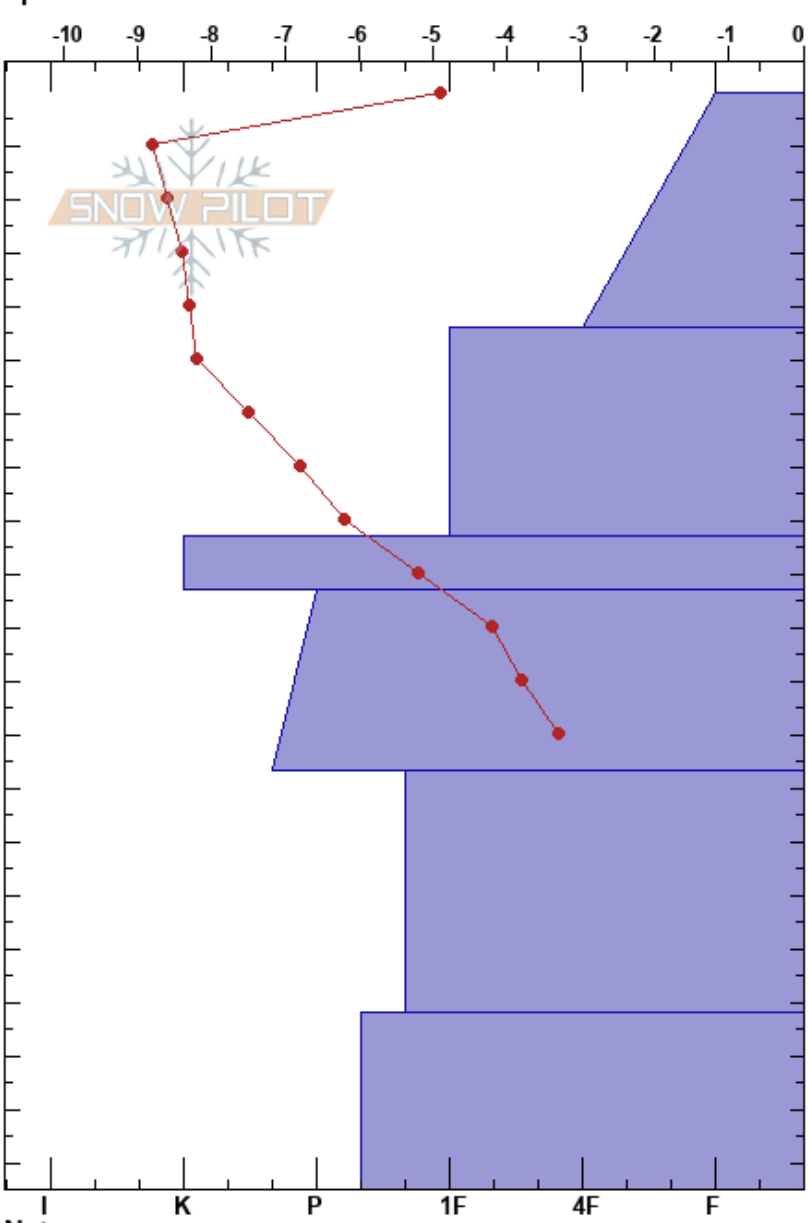

Honey Plot
 Selkirks
 BC
 Elevation: 1870 m
 Aspect:
 Specifics:

Morgan Dinsdale
 09/03/2024 - 08:43
 Co-ord: 50.23942N, -117.05070E
 Slope Angle: 0°
 Wind Loading:

Stability:
 Air Temperature:
 Sky Cover: OVC
 Precipitation: NO
 Wind: Calm

HS:205
 PF:30
 83-93cm: Feb 1 MFcr
 83-93cm:Problematic layer

Height (m)	Crystal		Moisture	ρ kg/m³	Stability tests & Layer comments
	Form	Size			
0					
20	• (/)				
60	•				
83	⊙ ⊙				← DTN @83cm X2 83-93cm: Feb 1 MFcr
110	•				
150	⊖				
190	□				
205					← ECTX