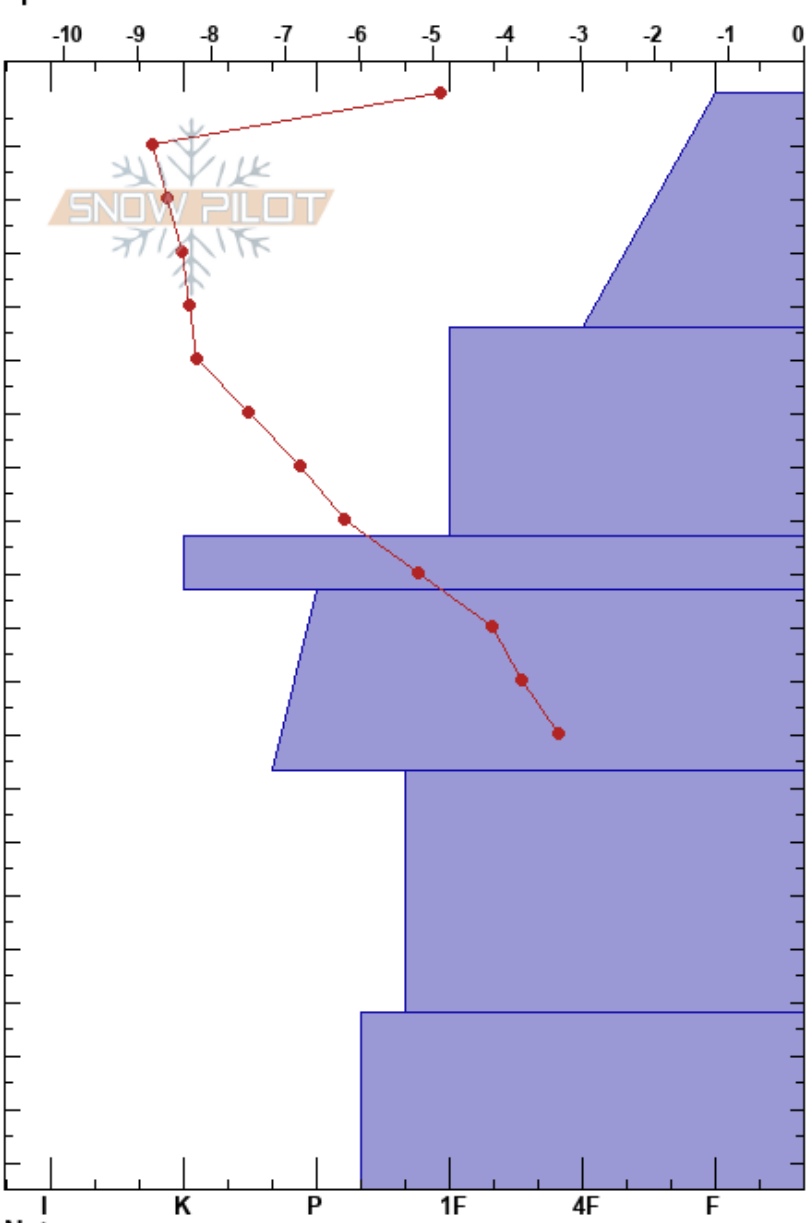

Honey Plot
 Selkirks
 BC
 Elevation: 1870 m
 Aspect:
 Specifics:

Morgan Dinsdale
 09/03/2024 - 08:43
 Co-ord: 50.23942N, -117.05070E
 Slope Angle: 0°
 Wind Loading:

Stability:
 Air Temperature:
 Sky Cover: OVC
 Precipitation: NO
 Wind: Calm

HS:205
 PF:30
 83-93cm: Feb 1 MFcr
 83-93cm:Problematic layer

Height (m)	Crystal		Moisture	ρ kg/m³	Stability tests & Layer comments
	Form	Size			
0					
20	• (/)				
60	•				
83-93	⊙ ⊙				← DTN @83cm X2 83-93cm: Feb 1 MFcr
110	•				
150	⊖				
190	□				
205					← ECTX