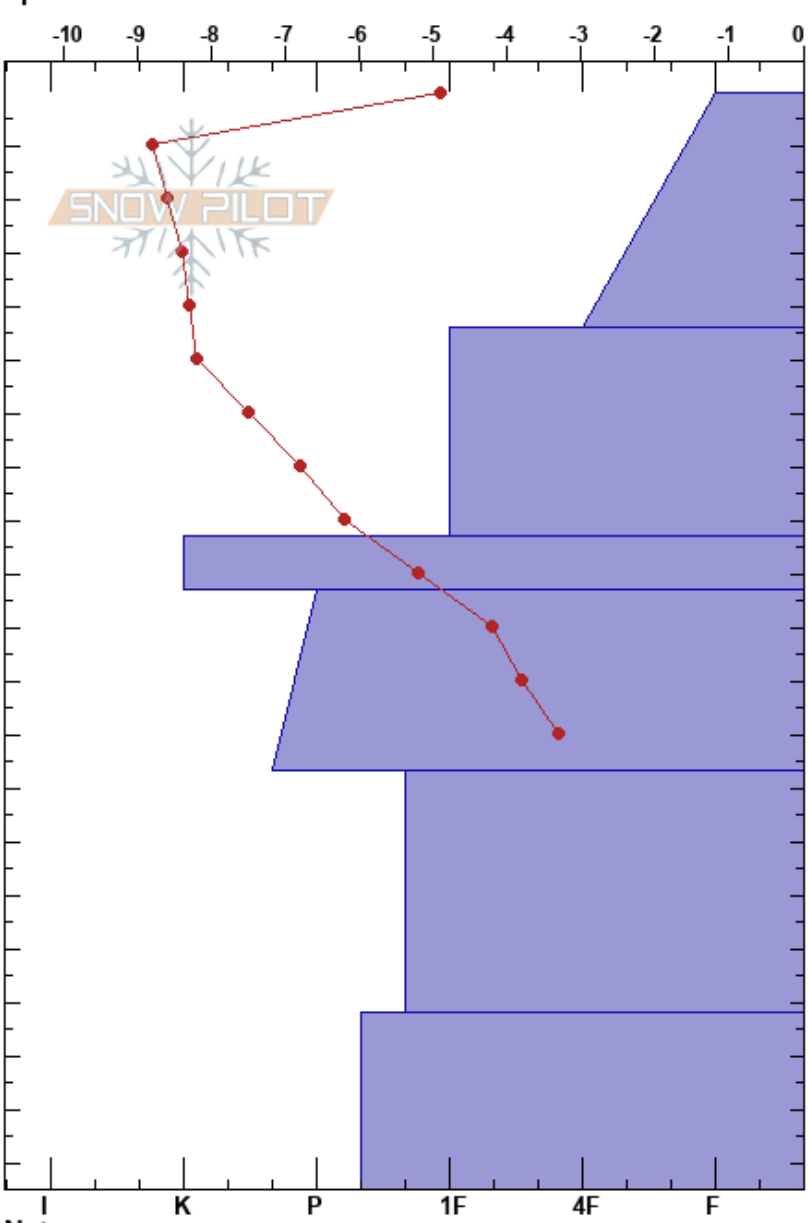

Honey Plot
 Selkirks
 BC
 Elevation: 1870 m
 Aspect:
 Specifics:

Morgan Dinsdale
 09/03/2024 - 08:43
 Co-ord: 50.23942N, -117.05070E
 Slope Angle: 0°
 Wind Loading:

Stability:
 Air Temperature:
 Sky Cover: OVC
 Precipitation: NO
 Wind: Calm

HS:205
 PF:30
 83-93cm: Feb 1 MFcr
 83-93cm:Problematic layer

Height (m)	Crystal		Moisture	ρ kg/m³	Stability tests & Layer comments
	Form	Size			
0					
20	• (/)				
60	•				
83	⊙⊙				← DTN @83cm X2 83-93cm: Feb 1 MFcr
110	•				
150	⊖				
190	□				
205					← ECTX