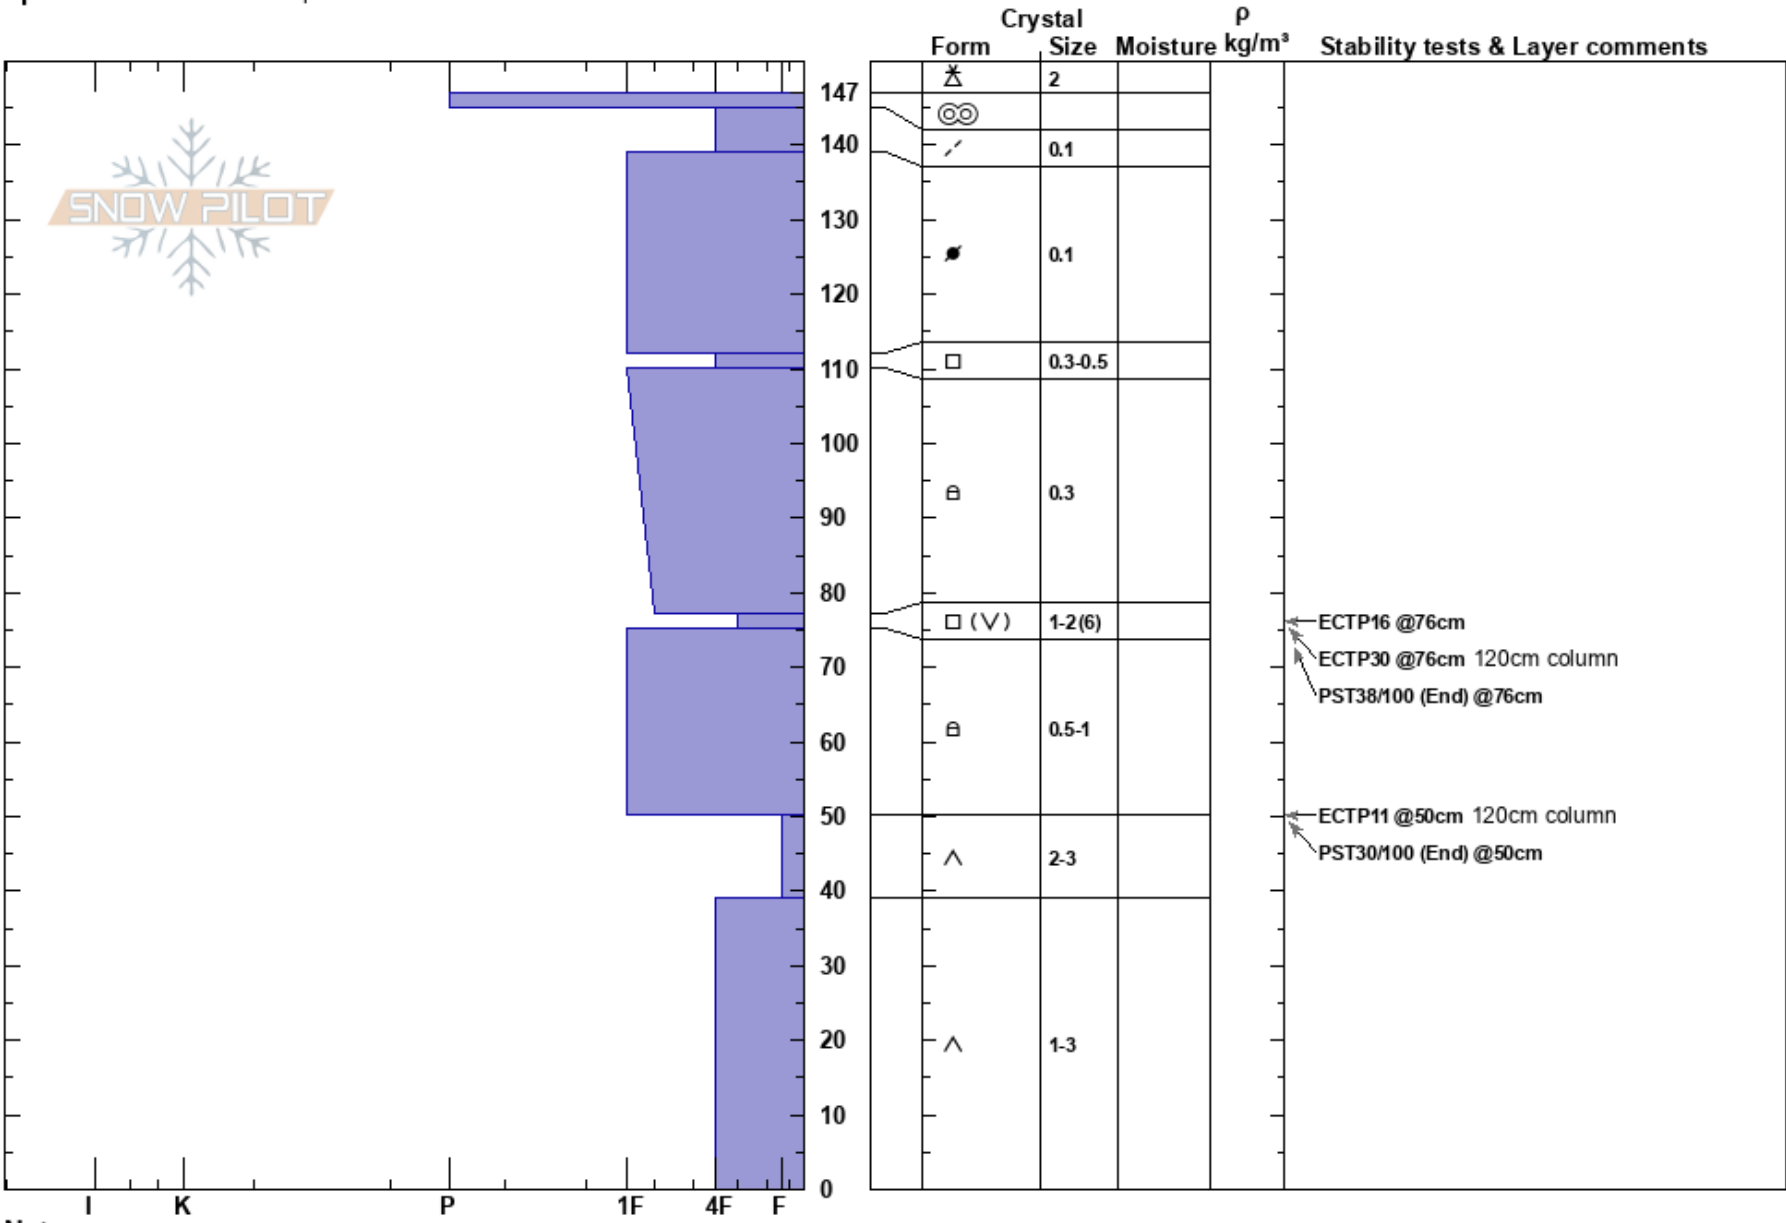

Uneva Peak  
 Gore Range  
 CO  
**Elevation:** 11500 ft  
**Aspect:** NW  
**Specifics:** Ski tracks on slope

Andrew McWilliams  
 03/07/2024 - 1:00pm  
**Co-ord:** 39.53918N, -106.19657W  
**Slope Angle:** 28°  
**Wind Loading:** previous

**Stability:**  
**Air Temperature:** -7°C  
**Sky Cover:** BKN  
**Precipitation:** S-1  
**Wind:** W Light Breeze  
**HS:** 147  
**PF:** 30 77-75cm: Problematic layer  
**PS:** 15

Notes: