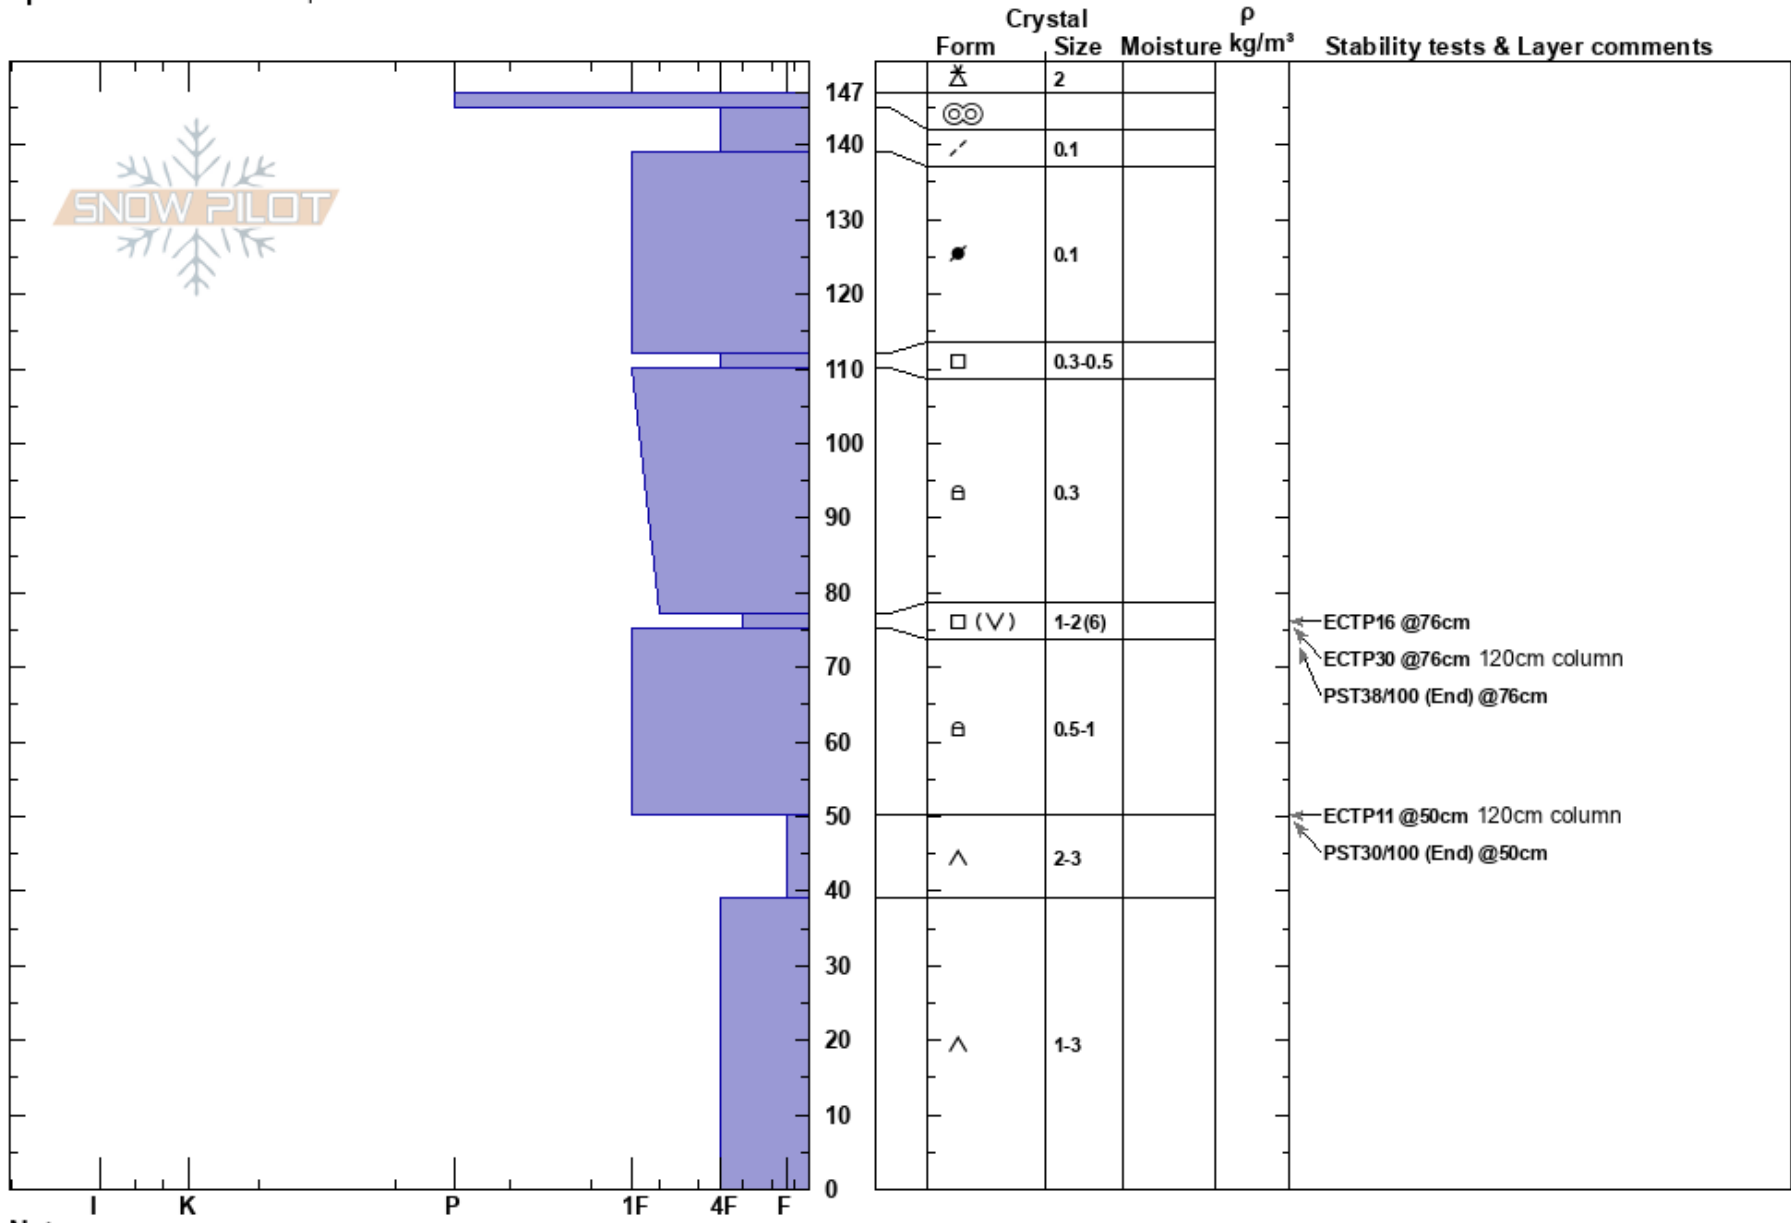

Uneva Peak
 Gore Range
 CO
Elevation: 11500 ft
Aspect: NW
Specifics: Ski tracks on slope

Andrew McWilliams
 03/07/2024 - 1:00pm
Co-ord: 39.53918N, -106.19657W
Slope Angle: 28°
Wind Loading: previous

Stability:
Air Temperature: -7°C
Sky Cover: BKN
Precipitation: S-1
Wind: W Light Breeze
HS: 147
PF: 30 77-75cm: Problematic layer
PS: 15