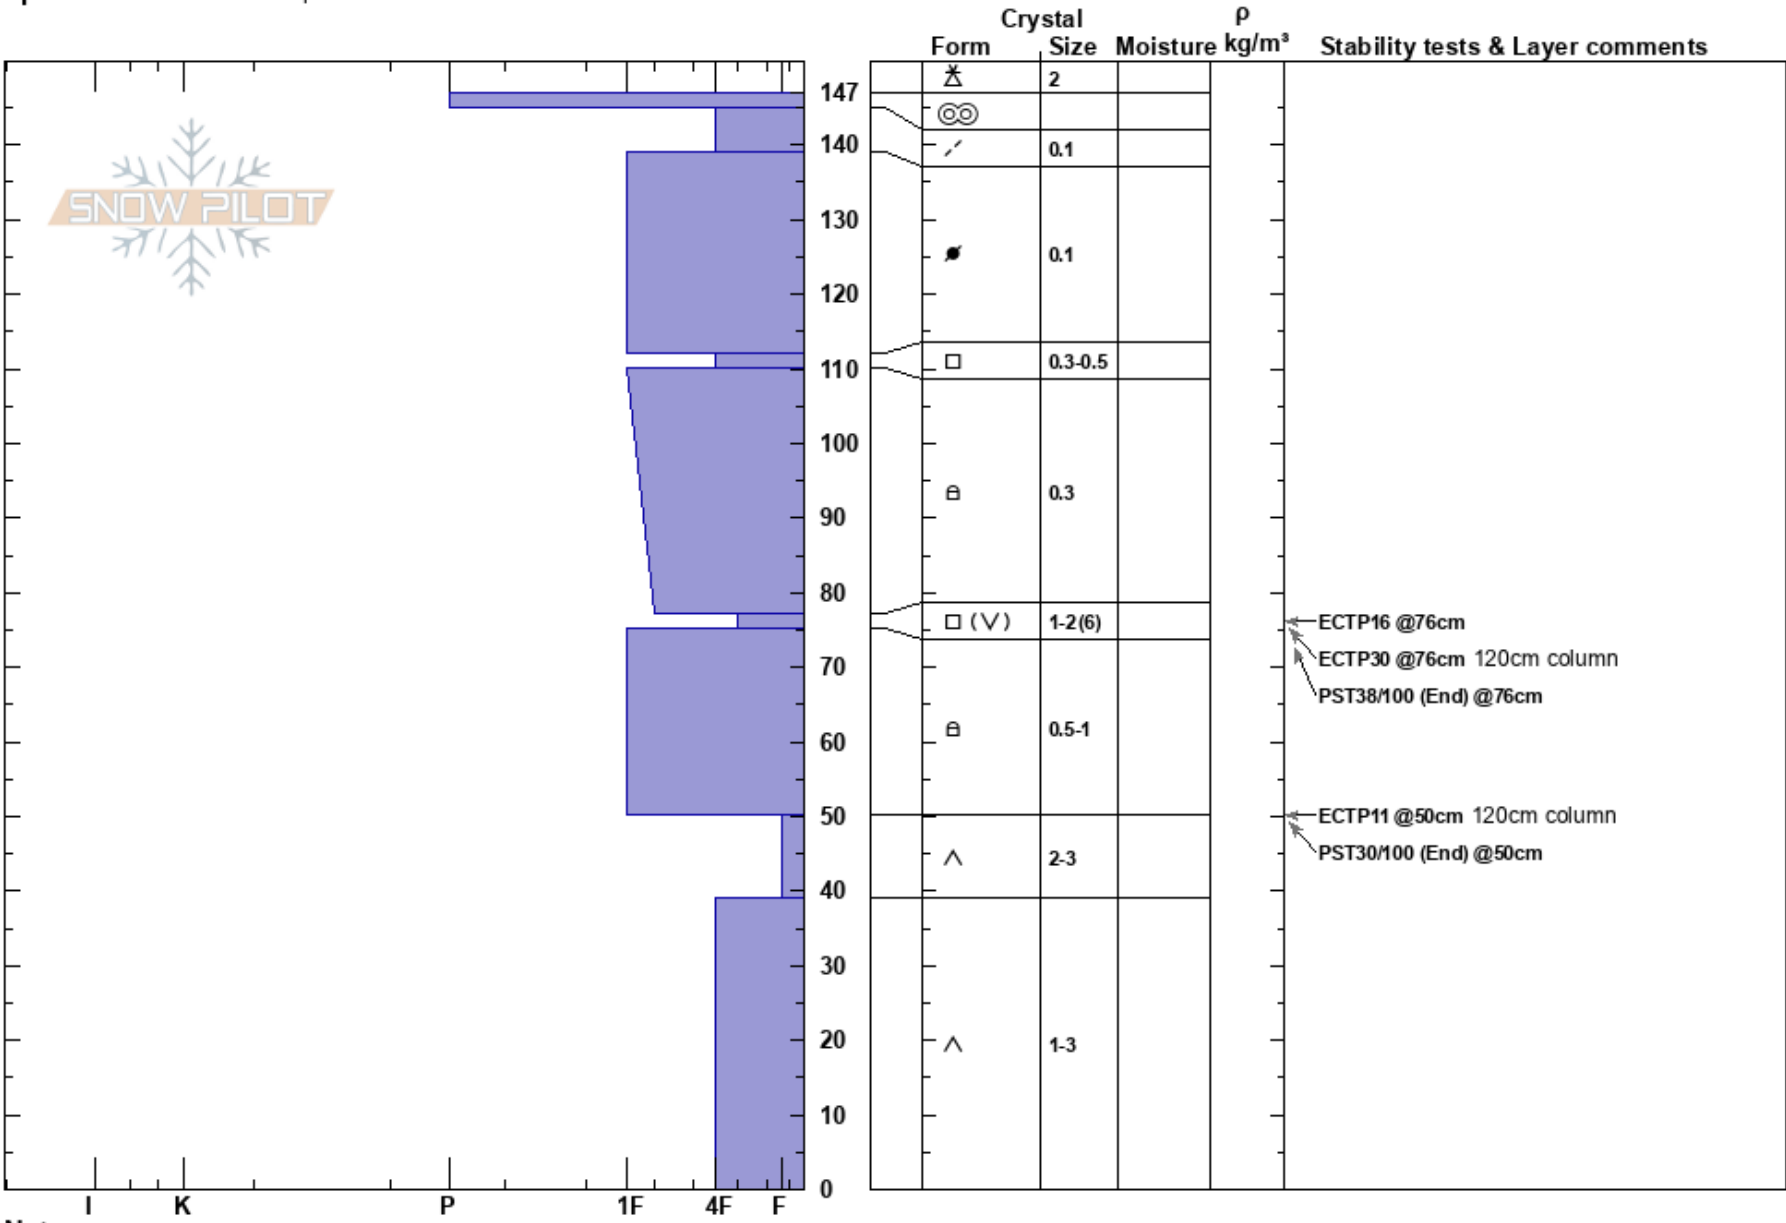

Uneva Peak  
 Gore Range  
 CO  
**Elevation:** 11500 ft  
**Aspect:** NW  
**Specifics:** Ski tracks on slope

Andrew McWilliams  
 03/07/2024 - 1:00pm  
**Co-ord:** 39.53918N, -106.19657W  
**Slope Angle:** 28°  
**Wind Loading:** previous

**Stability:**  
**Air Temperature:** -7°C  
**Sky Cover:** BKN  
**Precipitation:** S-1  
**Wind:** W Light Breeze  
**HS:** 147  
**PF:** 30 77-75cm: Problematic layer  
**PS:** 15

Notes:

I K P 1F 4F F