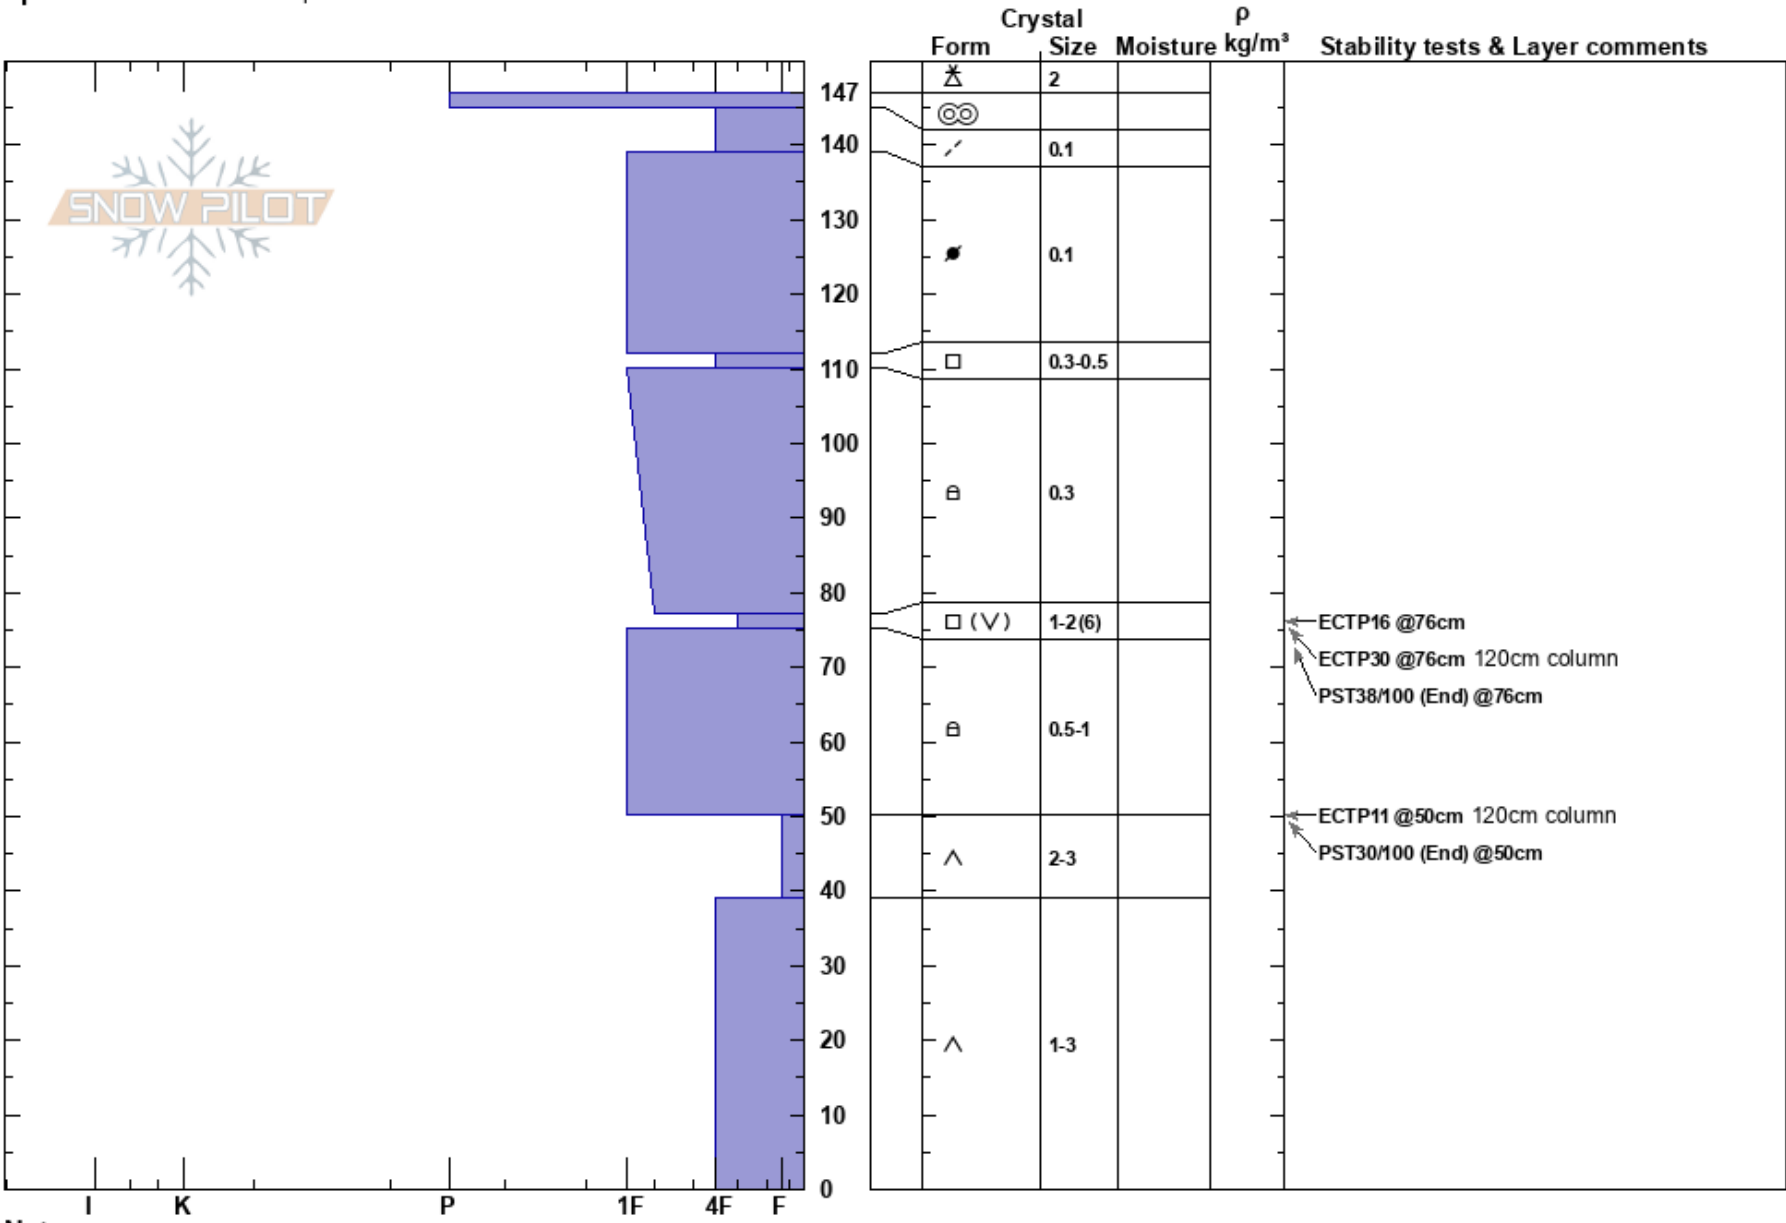

Uneva Peak
 Gore Range
 CO
Elevation: 11500 ft
Aspect: NW
Specifics: Ski tracks on slope

Andrew McWilliams
 03/07/2024 - 1:00pm
Co-ord: 39.53918N, -106.19657W
Slope Angle: 28°
Wind Loading: previous

Stability:
Air Temperature: -7°C
Sky Cover: BKN
Precipitation: S-1
Wind: W Light Breeze
HS: 147
PF: 30 77-75cm: Problematic layer
PS: 15