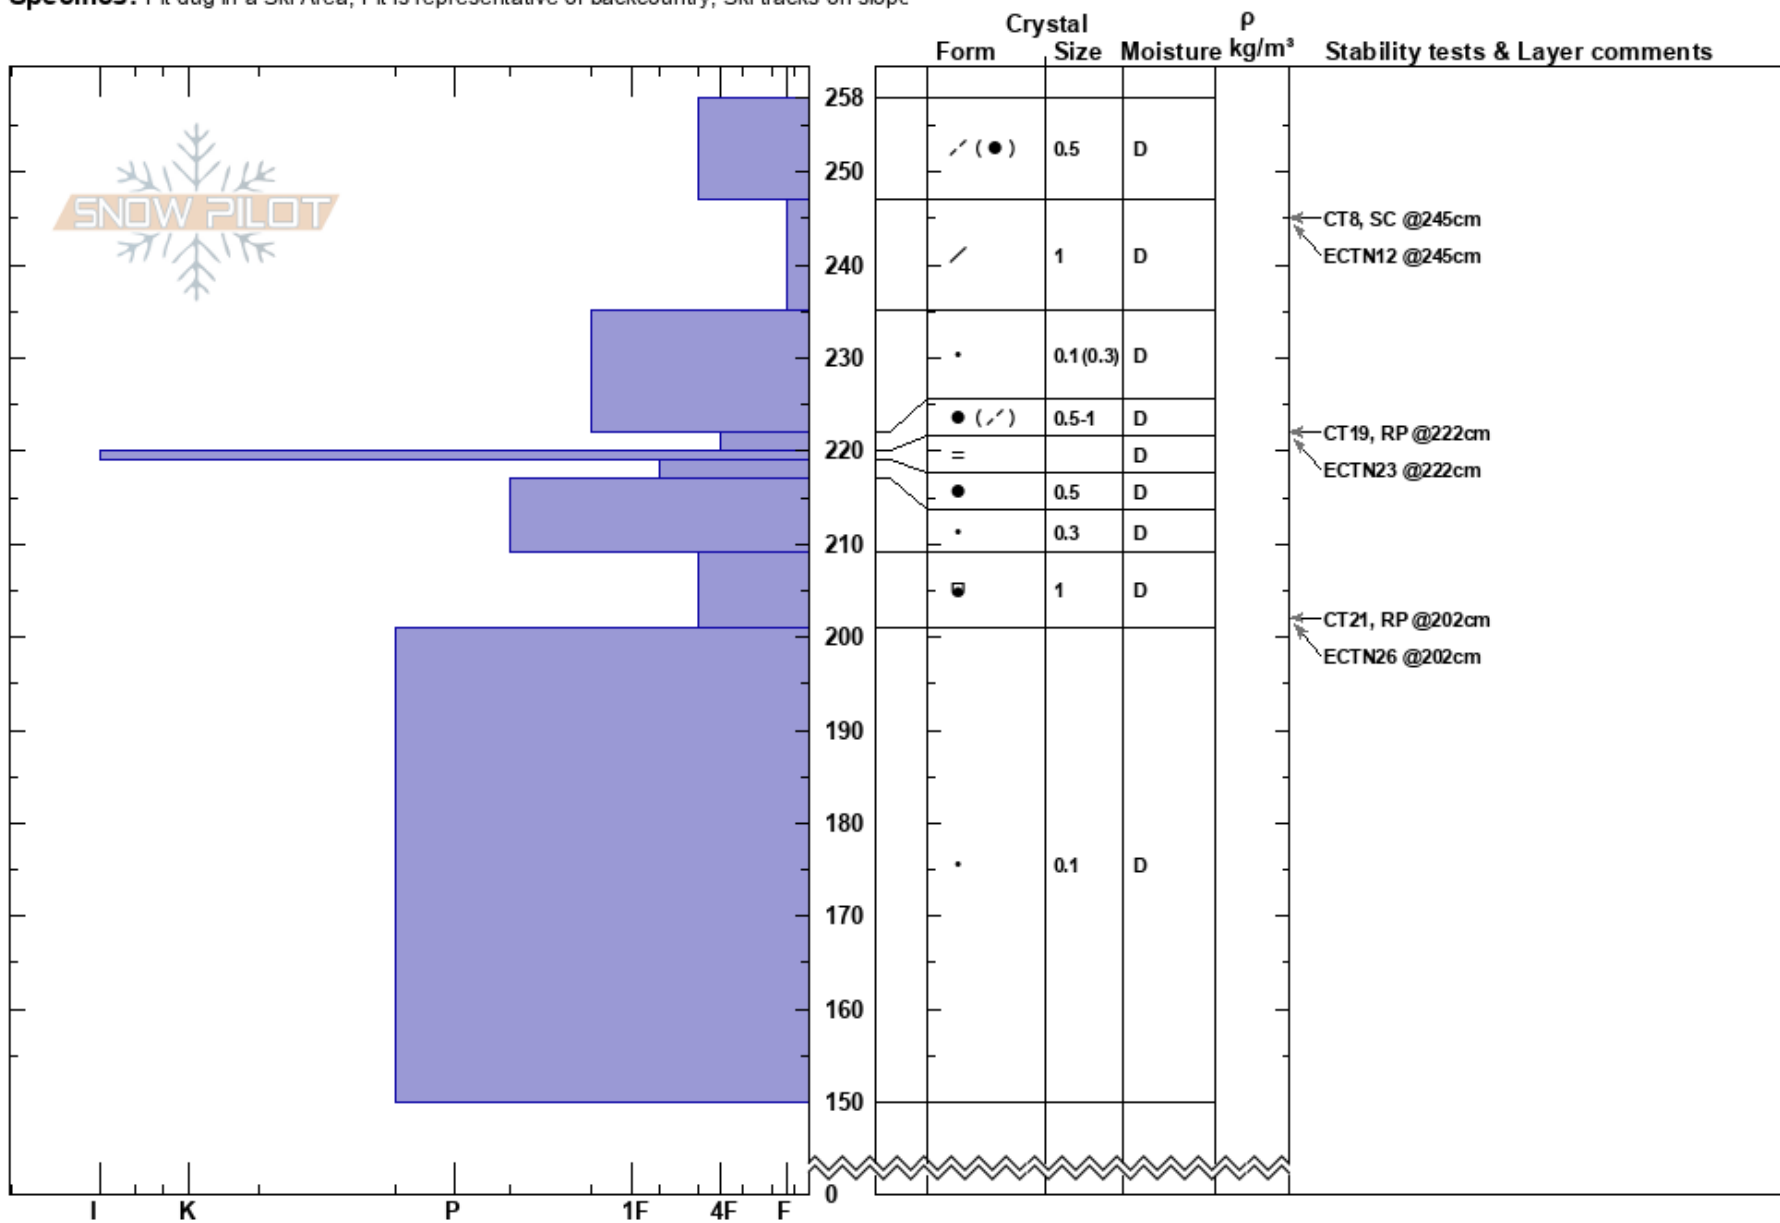

BigWood SW
 Khibiny mountains
 Russia
Elevation: 870 m
Aspect: SW
Specifics: Pit dug in a Ski Area; Pit is representative of backcountry; Ski tracks on slope

Mikhail Ryabchikov
 10/03/2024 - 15:00
Co-ord: 67.60780N, 33.74410E
Slope Angle: 27°
Wind Loading: yes

Stability: Good
Air Temperature:
Sky Cover: BKN
Precipitation: NO
Wind: N Moderate

HS:258
PF:32
Layer Notes:

Notes: