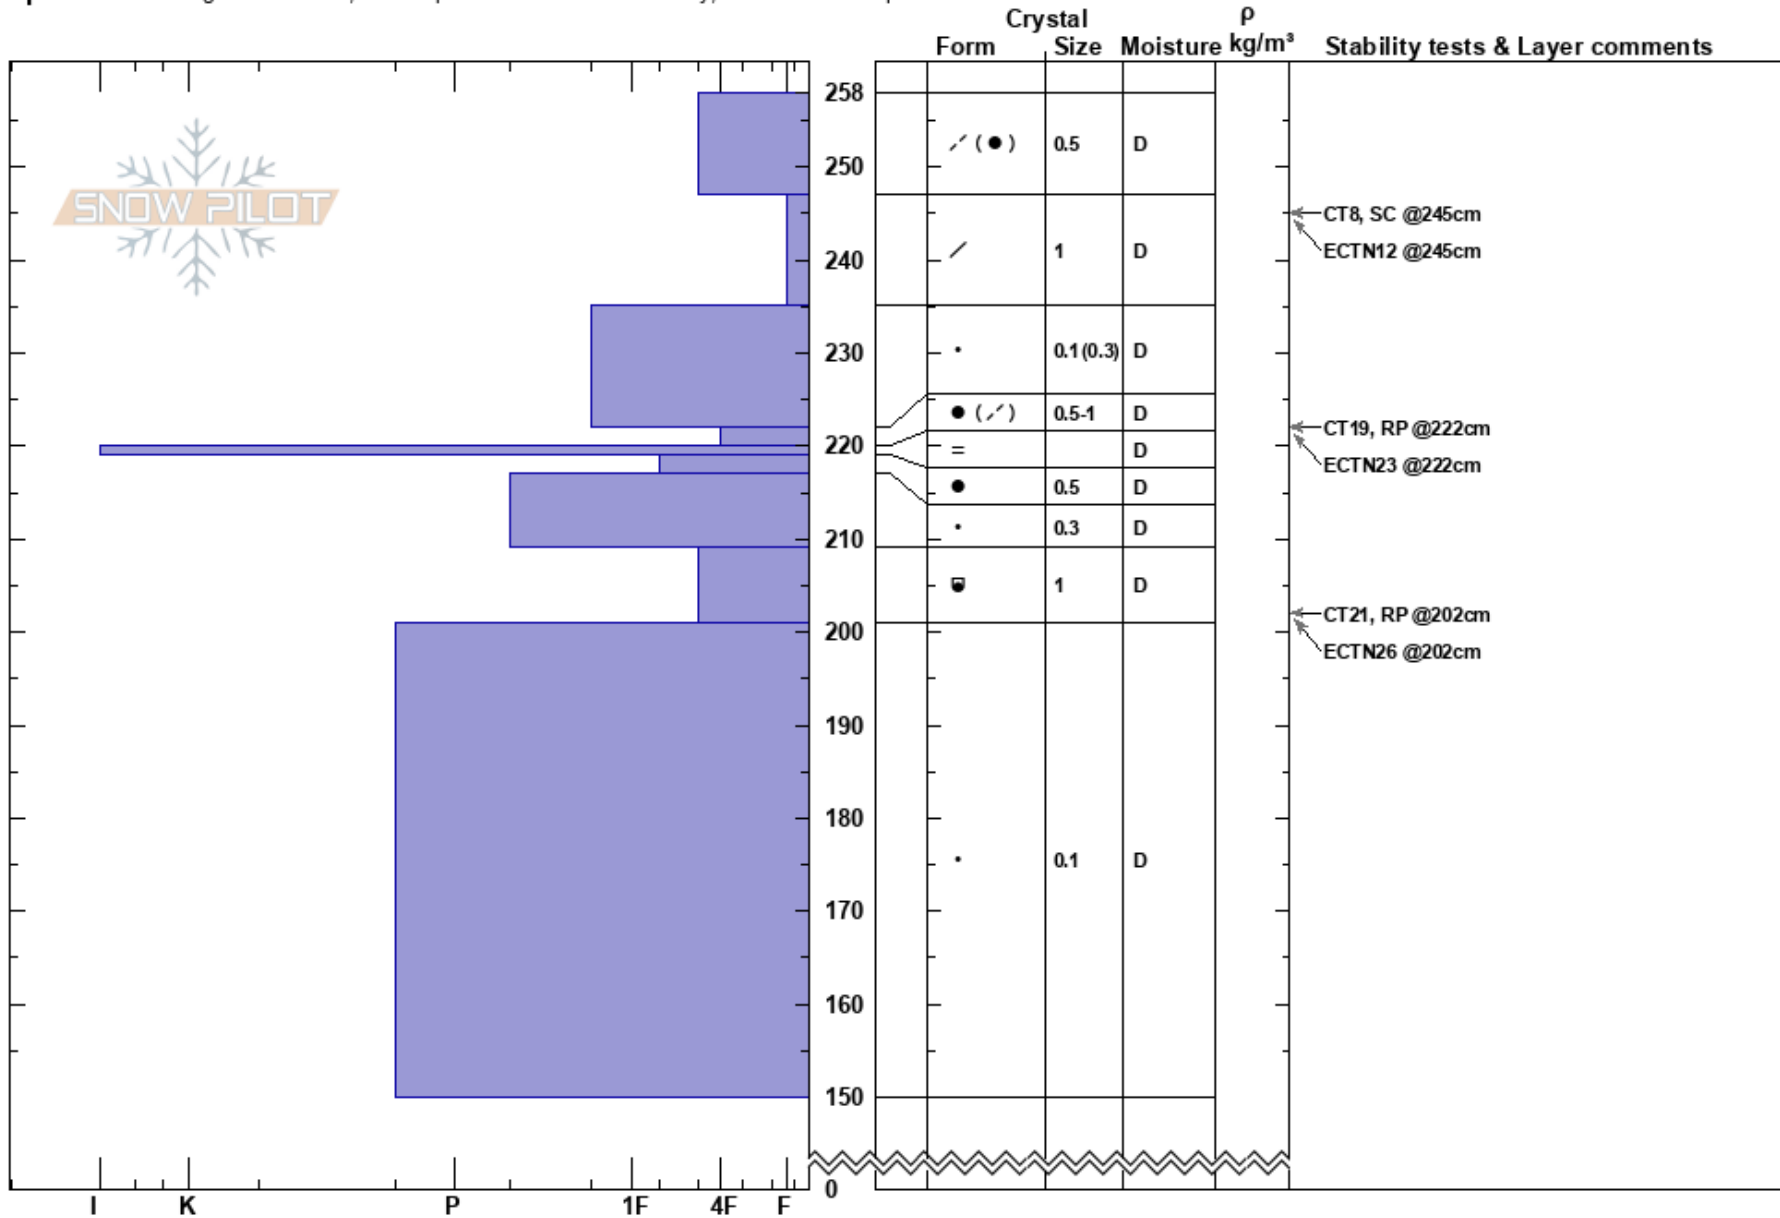

BigWood SW  
 Khibiny mountains  
 Russia  
**Elevation:** 870 m  
**Aspect:** SW

Mikhail Ryabchikov  
 10/03/2024 - 15:00  
**Co-ord:** 67.60780N, 33.74410E  
**Slope Angle:** 27°  
**Wind Loading:** yes

**Stability:** Good  
**Air Temperature:**  
**Sky Cover:** BKN  
**Precipitation:** NO  
**Wind:** N Moderate

**HS:**258  
**PF:**32

**Layer Notes:**

**Specifics:** Pit dug in a Ski Area; Pit is representative of backcountry; Ski tracks on slope