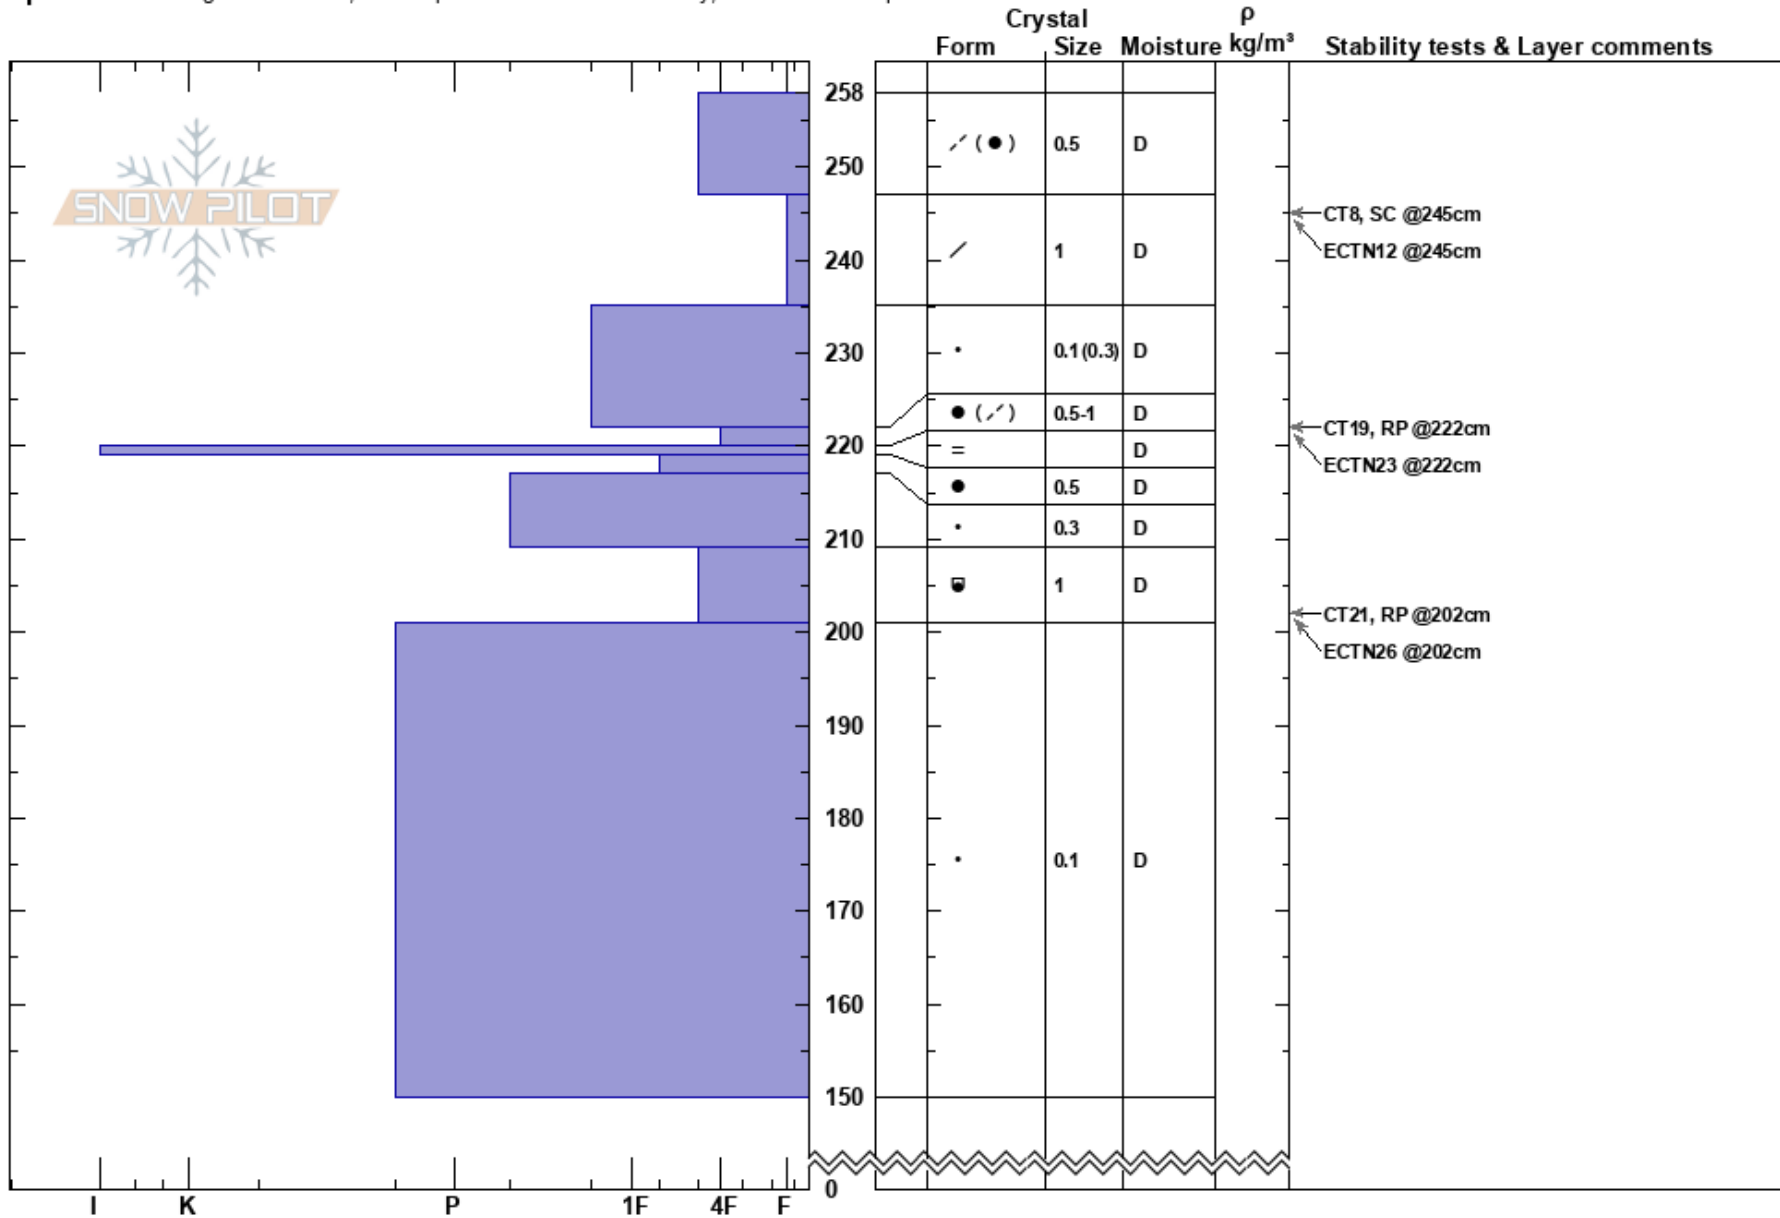

BigWood SW
 Khibiny mountains
 Russia
Elevation: 870 m
Aspect: SW

Mikhail Ryabchikov
 10/03/2024 - 15:00
Co-ord: 67.60780N, 33.74410E
Slope Angle: 27°
Wind Loading: yes

Stability: Good
Air Temperature:
Sky Cover: BKN
Precipitation: NO
Wind: N Moderate

HS:258
PF:32

Layer Notes:

Specifics: Pit dug in a Ski Area; Pit is representative of backcountry; Ski tracks on slope

Notes: