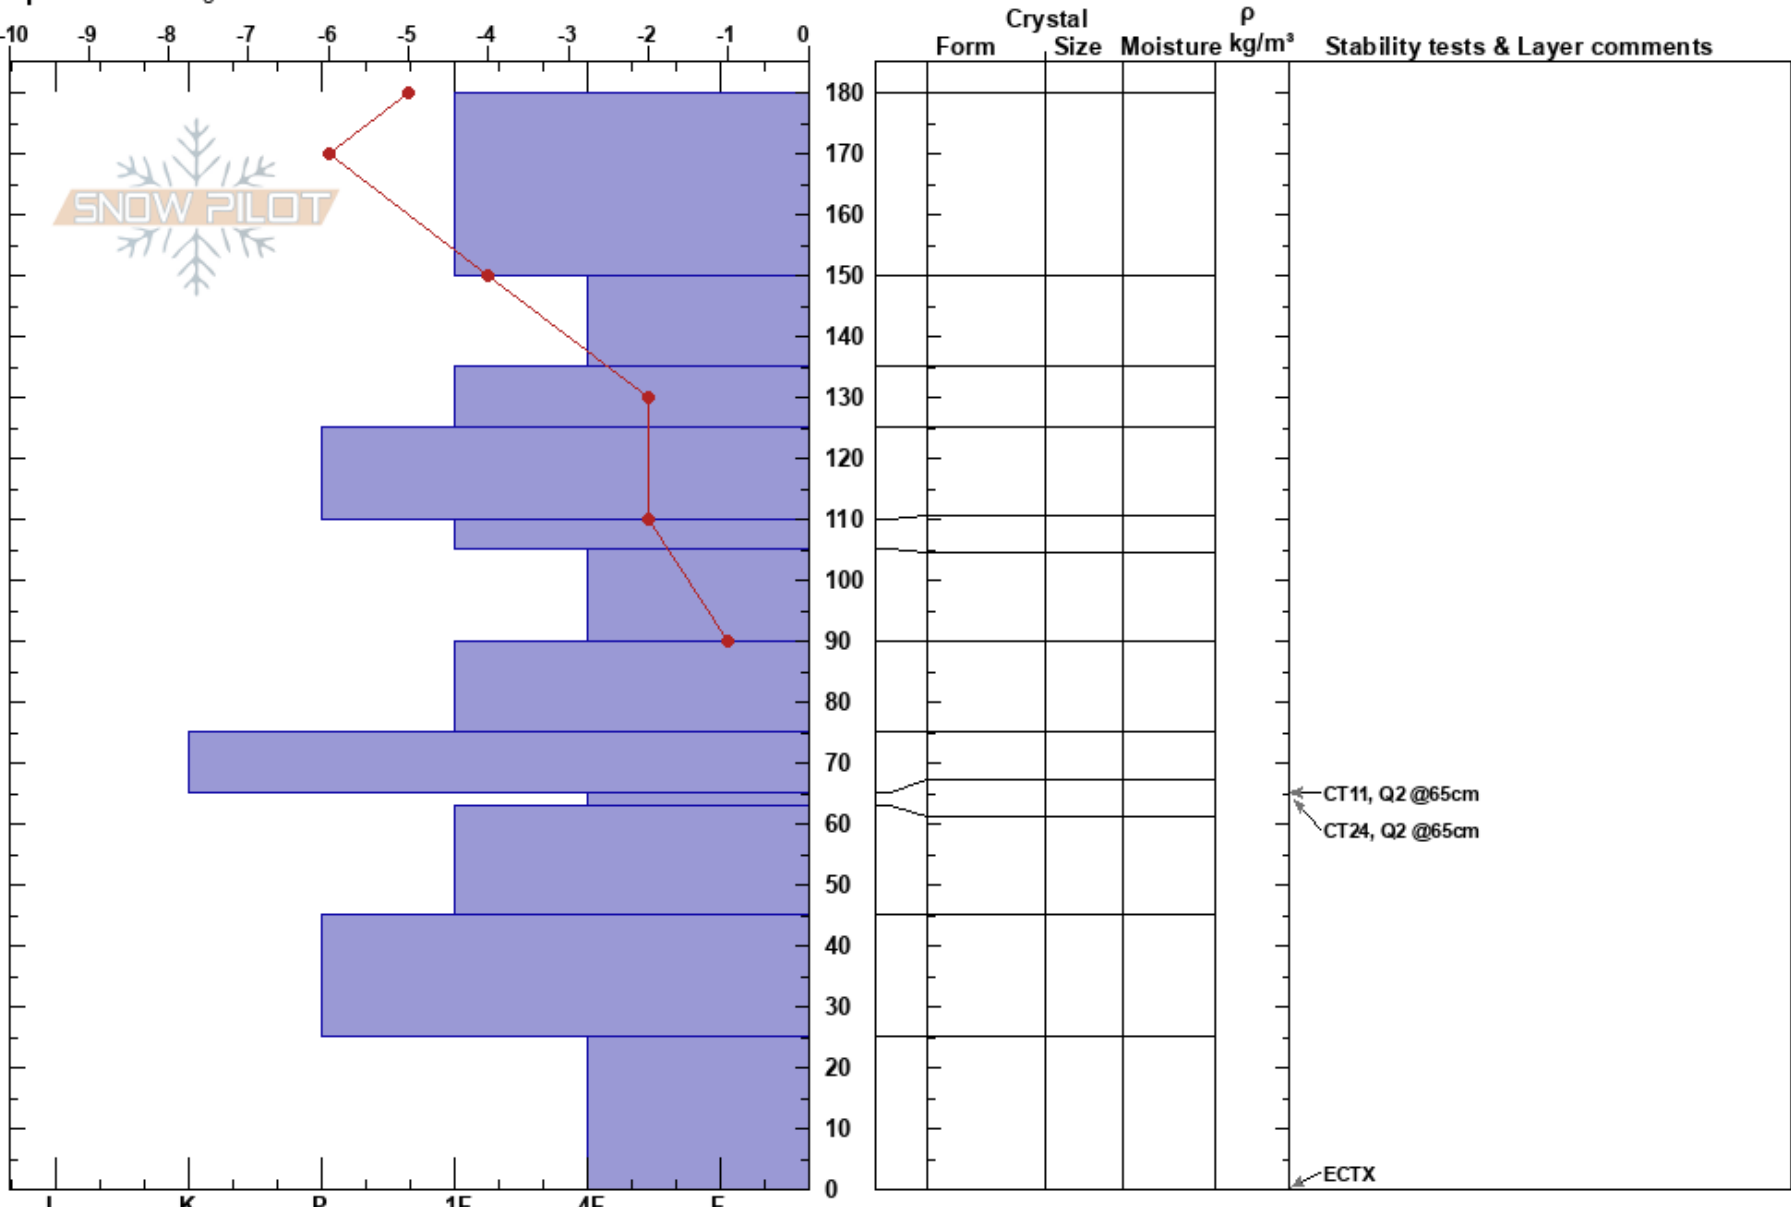

Central Above USB  
 Gros Ventre Range  
 WY  
 Elevation: 7440 ft  
 Aspect: N  
 Specifics: Pit dug in a Ski Area

Mitch Dann  
 03/07/2024 - 10:00am  
 Co-ord: 43.46344N, -110.75317W  
 Slope Angle: 31°  
 Wind Loading:

Stability: **HS:180**  
 Air Temperature: -5°C  
 Sky Cover: FEW  
 Precipitation: NO  
 Wind: Calm  
 Layer Notes:  
 65-63cm: Problematic layer

Notes: Ski Tracks  
 Evidence of Control work within the Snowpack