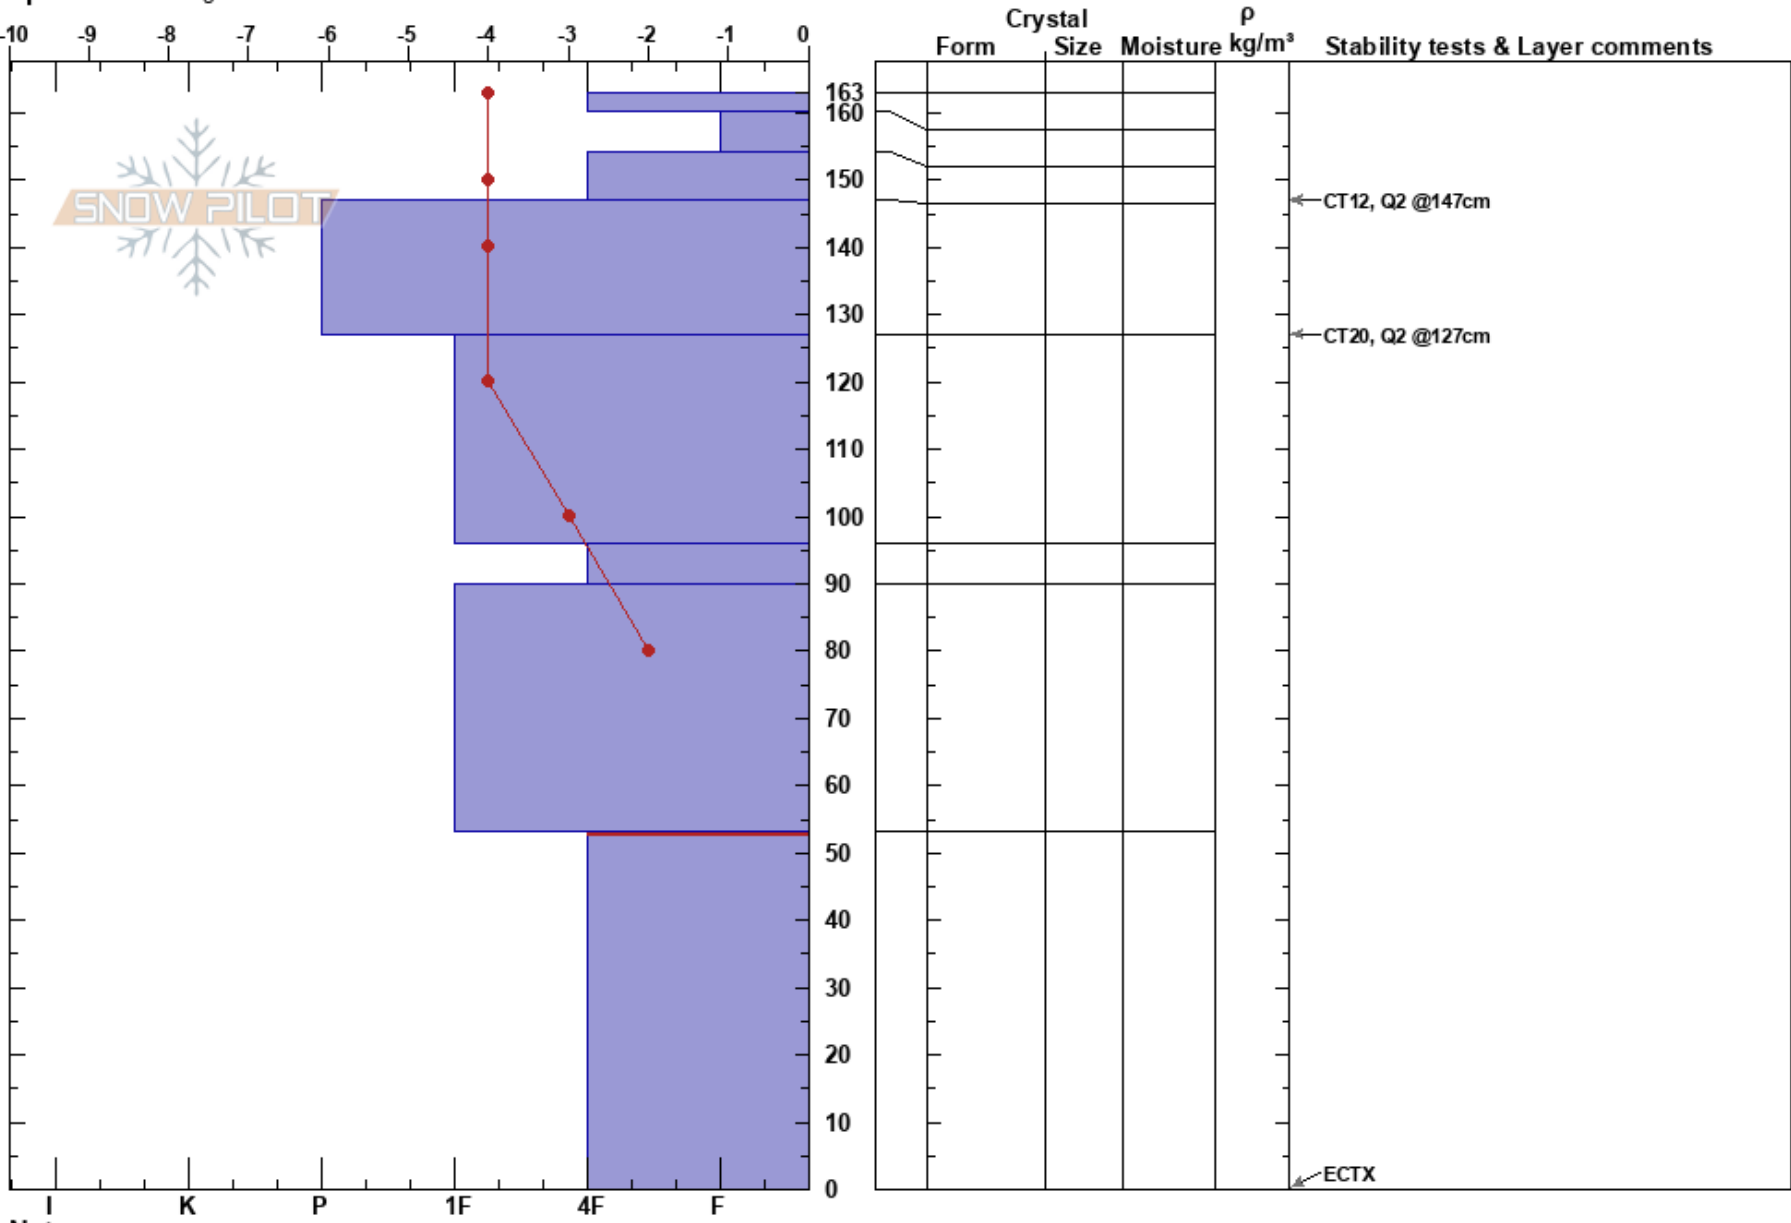

Carman's
 Gros Ventre Range
 WY
 Elevation: 7900 ft
 Aspect: N
 Specifics: Pit dug in a Ski Area

Mitch Dann
 02/29/2024 - 1:00pm
 Co-ord: 43.46383N, -110.75266W
 Slope Angle: 25°
 Wind Loading: yes

Stability: **HS:163**
 Air Temperature: -1°C
 Sky Cover: OVC
 Precipitation: S1
 Wind: S Strong
 Layer Notes:
 53-0cm: Problematic layer