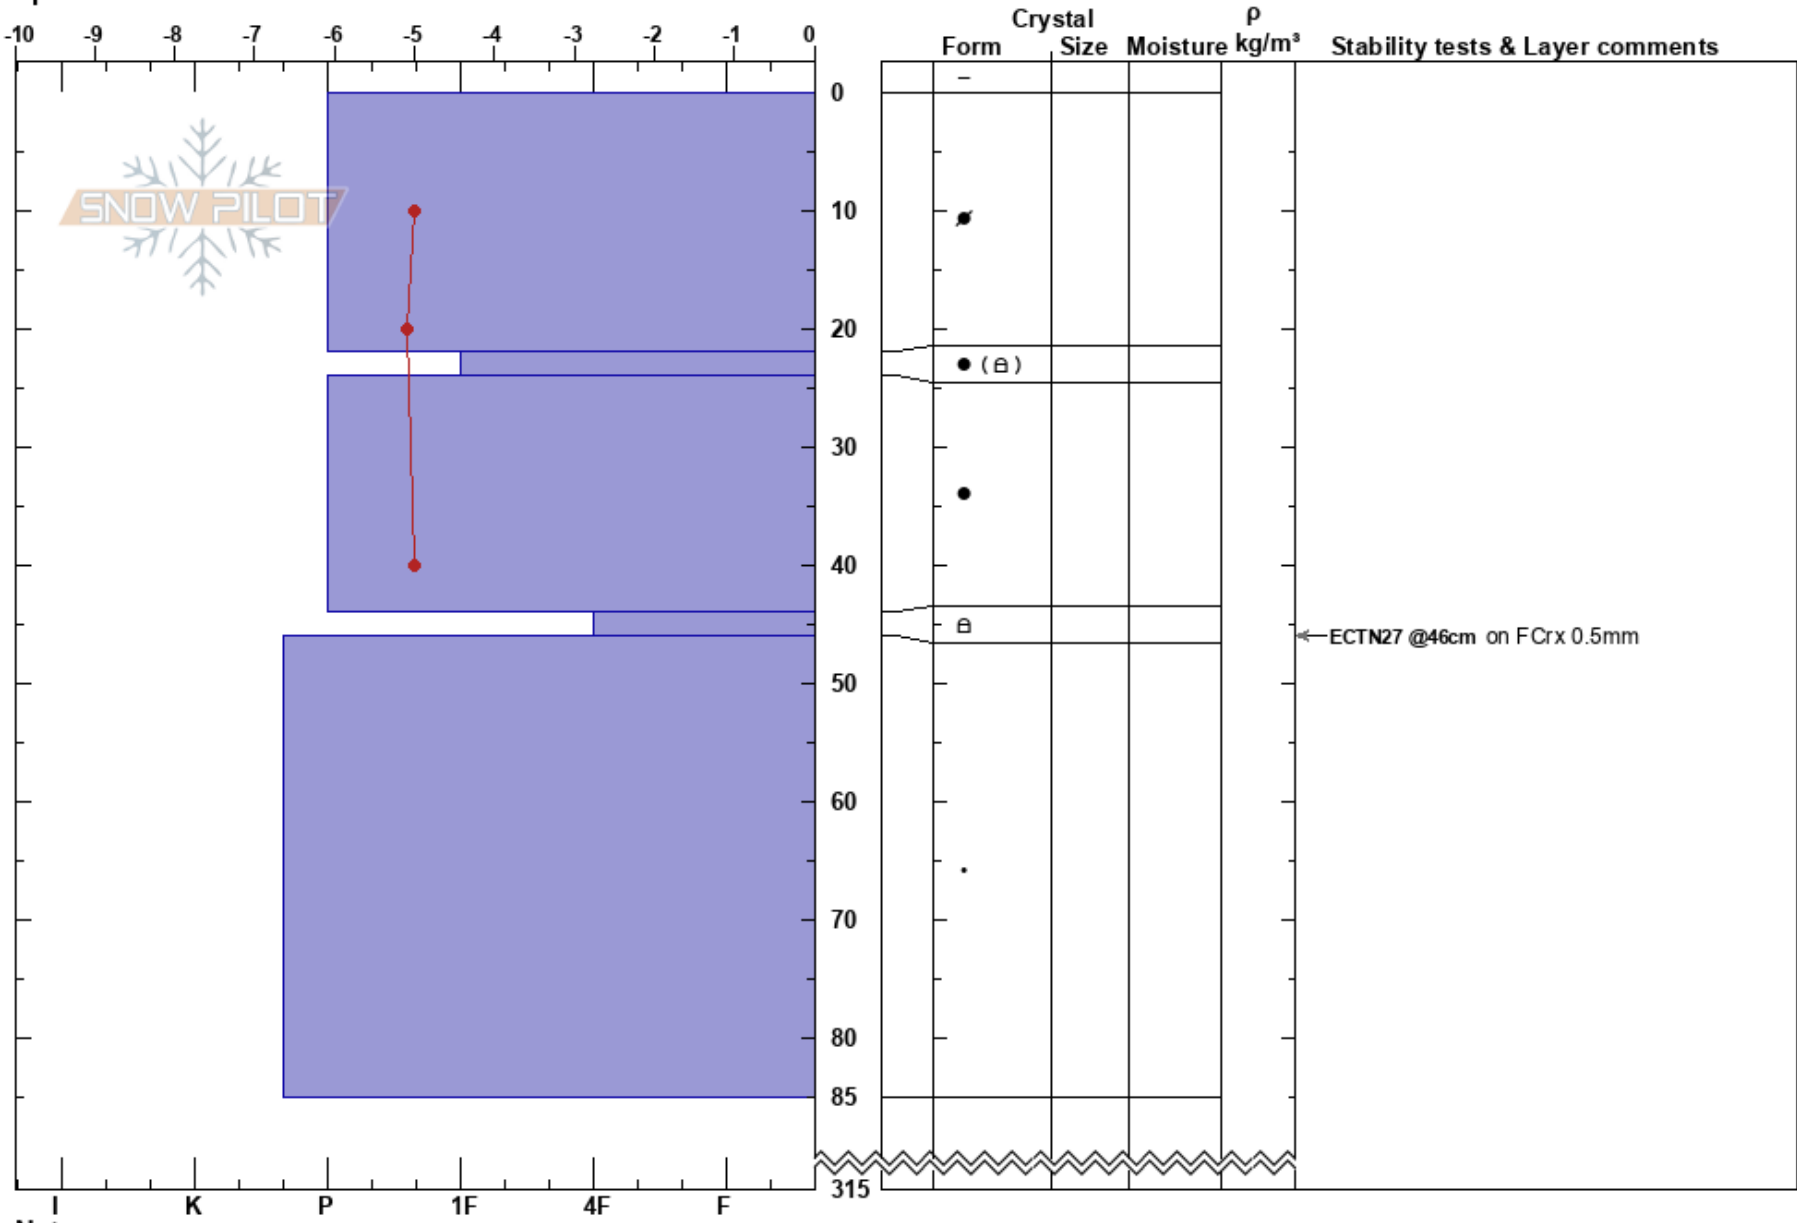

LilBorkan
 Borkafället
 Sweden
 Elevation: 840 m
 Aspect: NE
 Specifics:

Tyler Curtis
 09/03/2024 - 11:00
 Co-ord: 65.21056N, 15.48236E
 Slope Angle: 29°
 Wind Loading:

Stability:
 Air Temperature: -4.4°C
 Sky Cover: OVC
 Precipitation: NO
 Wind: E Light Breeze

Notes: Planar slope.