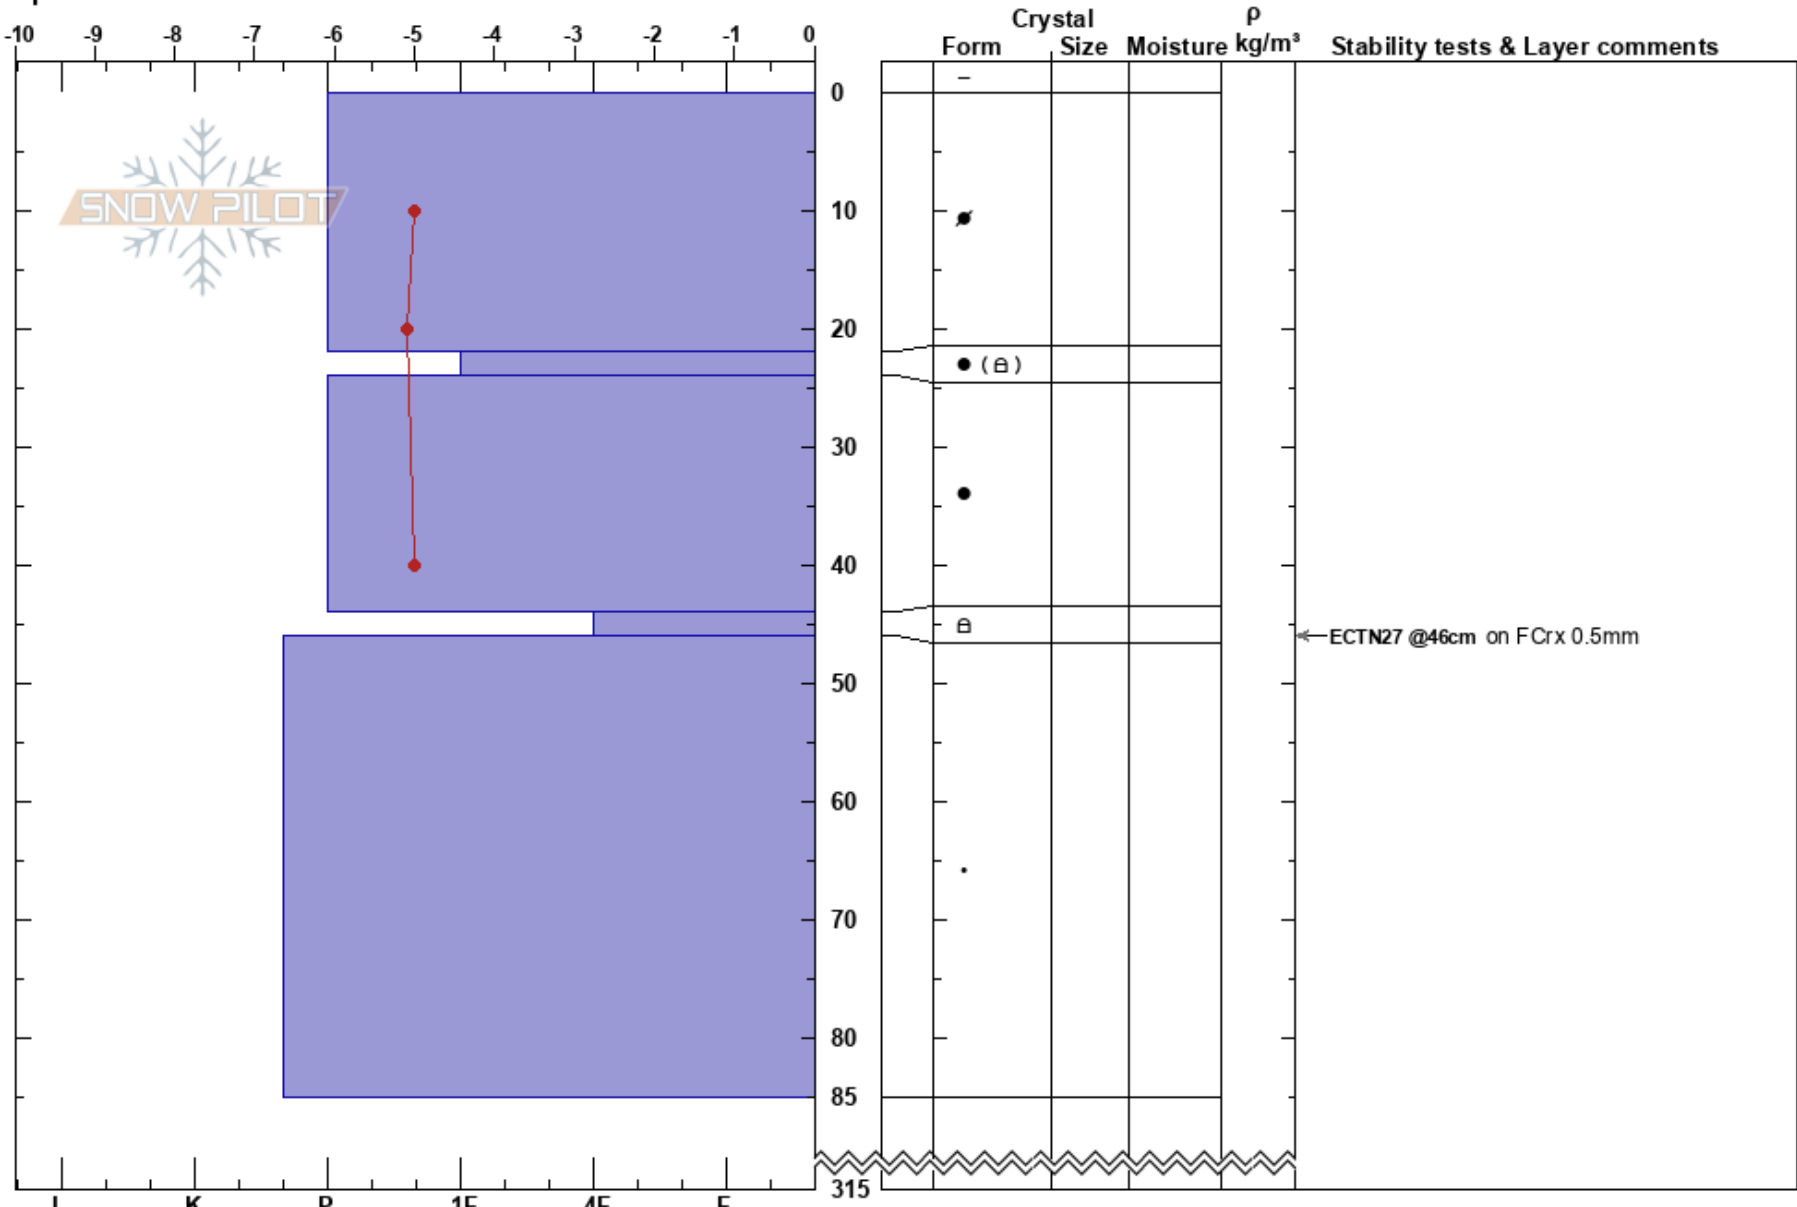

LilBorkan  
 Borkafället  
 Sweden  
 Elevation: 840 m  
 Aspect: NE  
 Specifics:

Tyler Curtis  
 09/03/2024 - 11:00  
 Co-ord: 65.21056N, 15.48236E  
 Slope Angle: 29°  
 Wind Loading:

Stability:  
 Air Temperature: -4.4°C  
 Sky Cover: OVC  
 Precipitation: NO  
 Wind: E Light Breeze

Notes: Planar slope.