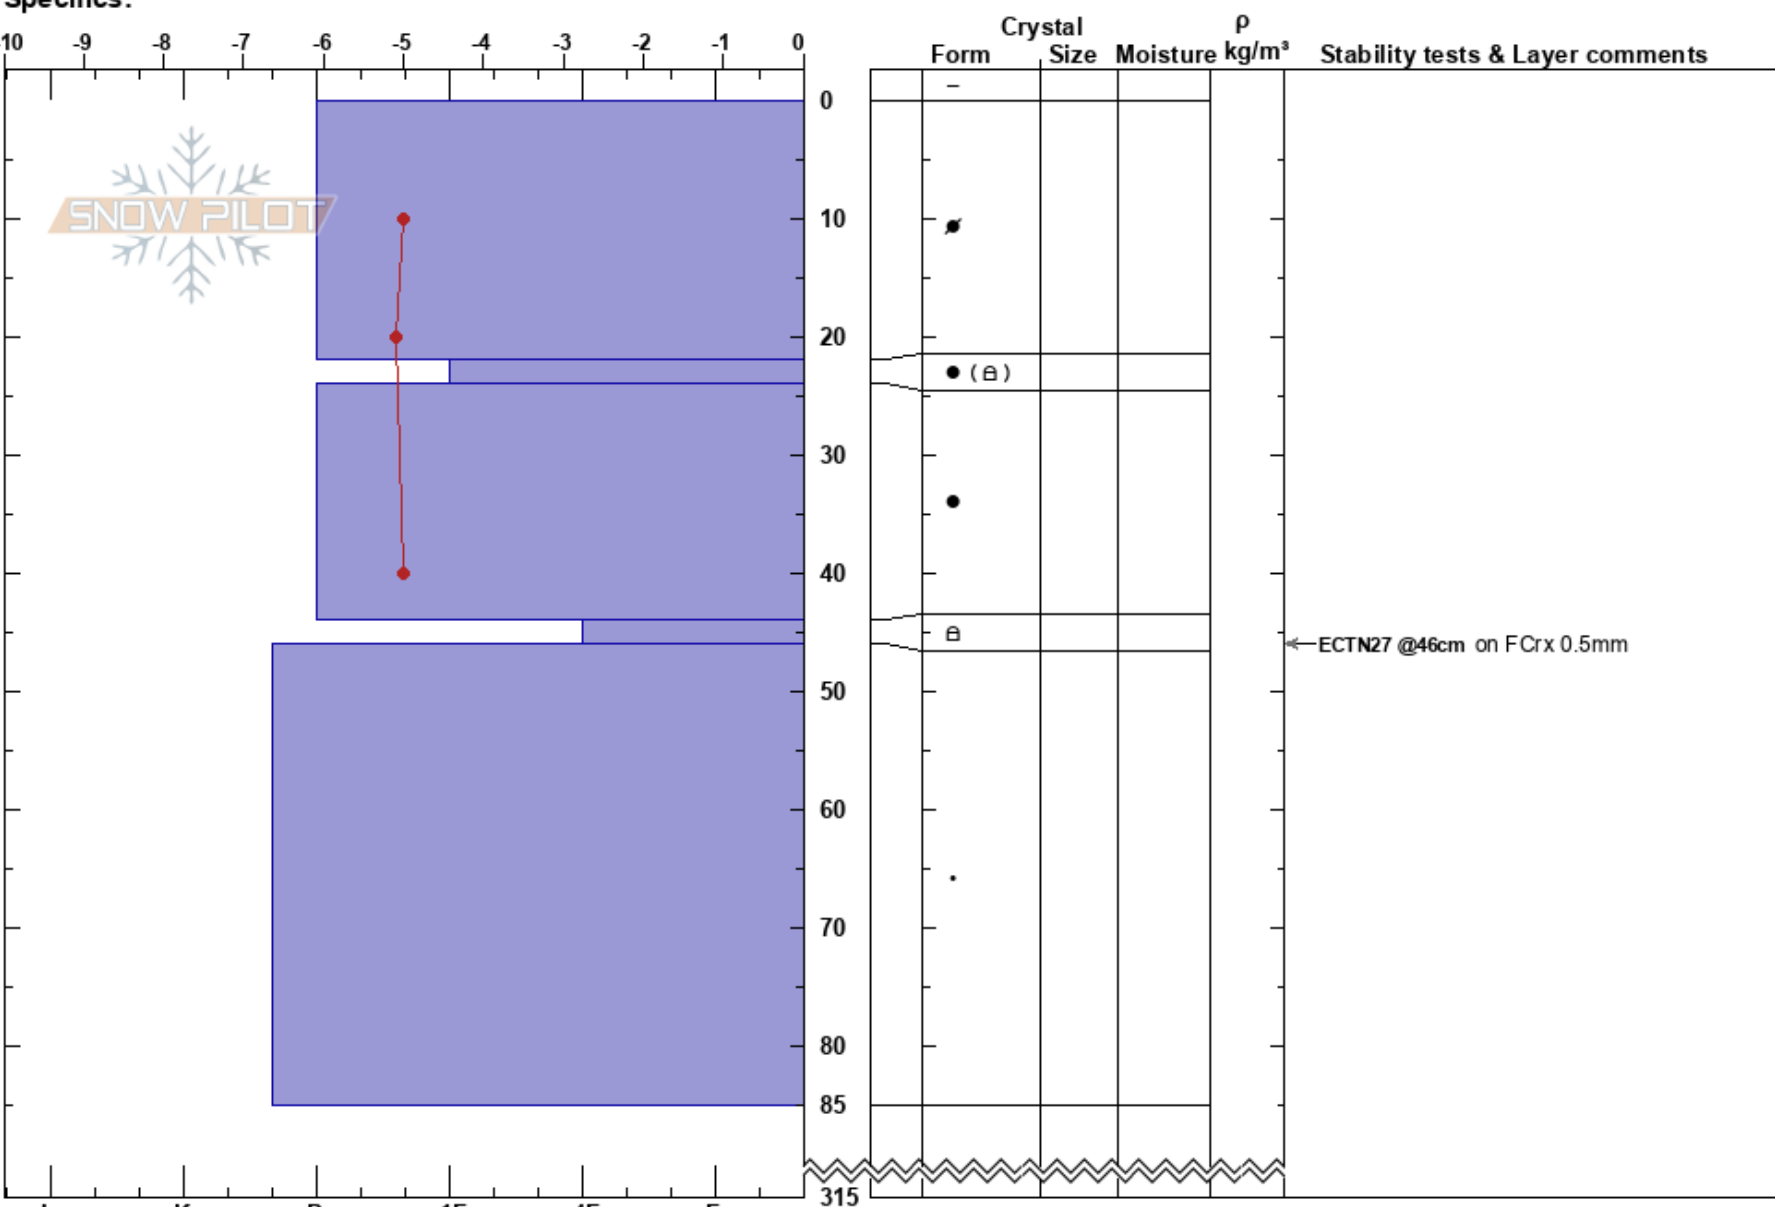

LilBorkan
Borkafället
Sweden
Elevation: 840 m
Aspect: NE
Specifics:

Tyler Curtis
09/03/2024 - 11:00
Co-ord: 65.21056N, 15.48236E
Slope Angle: 29°
Wind Loading:

Stability:
Air Temperature: -4.4°C
Sky Cover: OVC
Precipitation: NO
Wind: E Light Breeze

HS:315 Layer Notes:

Notes: Planar slope.