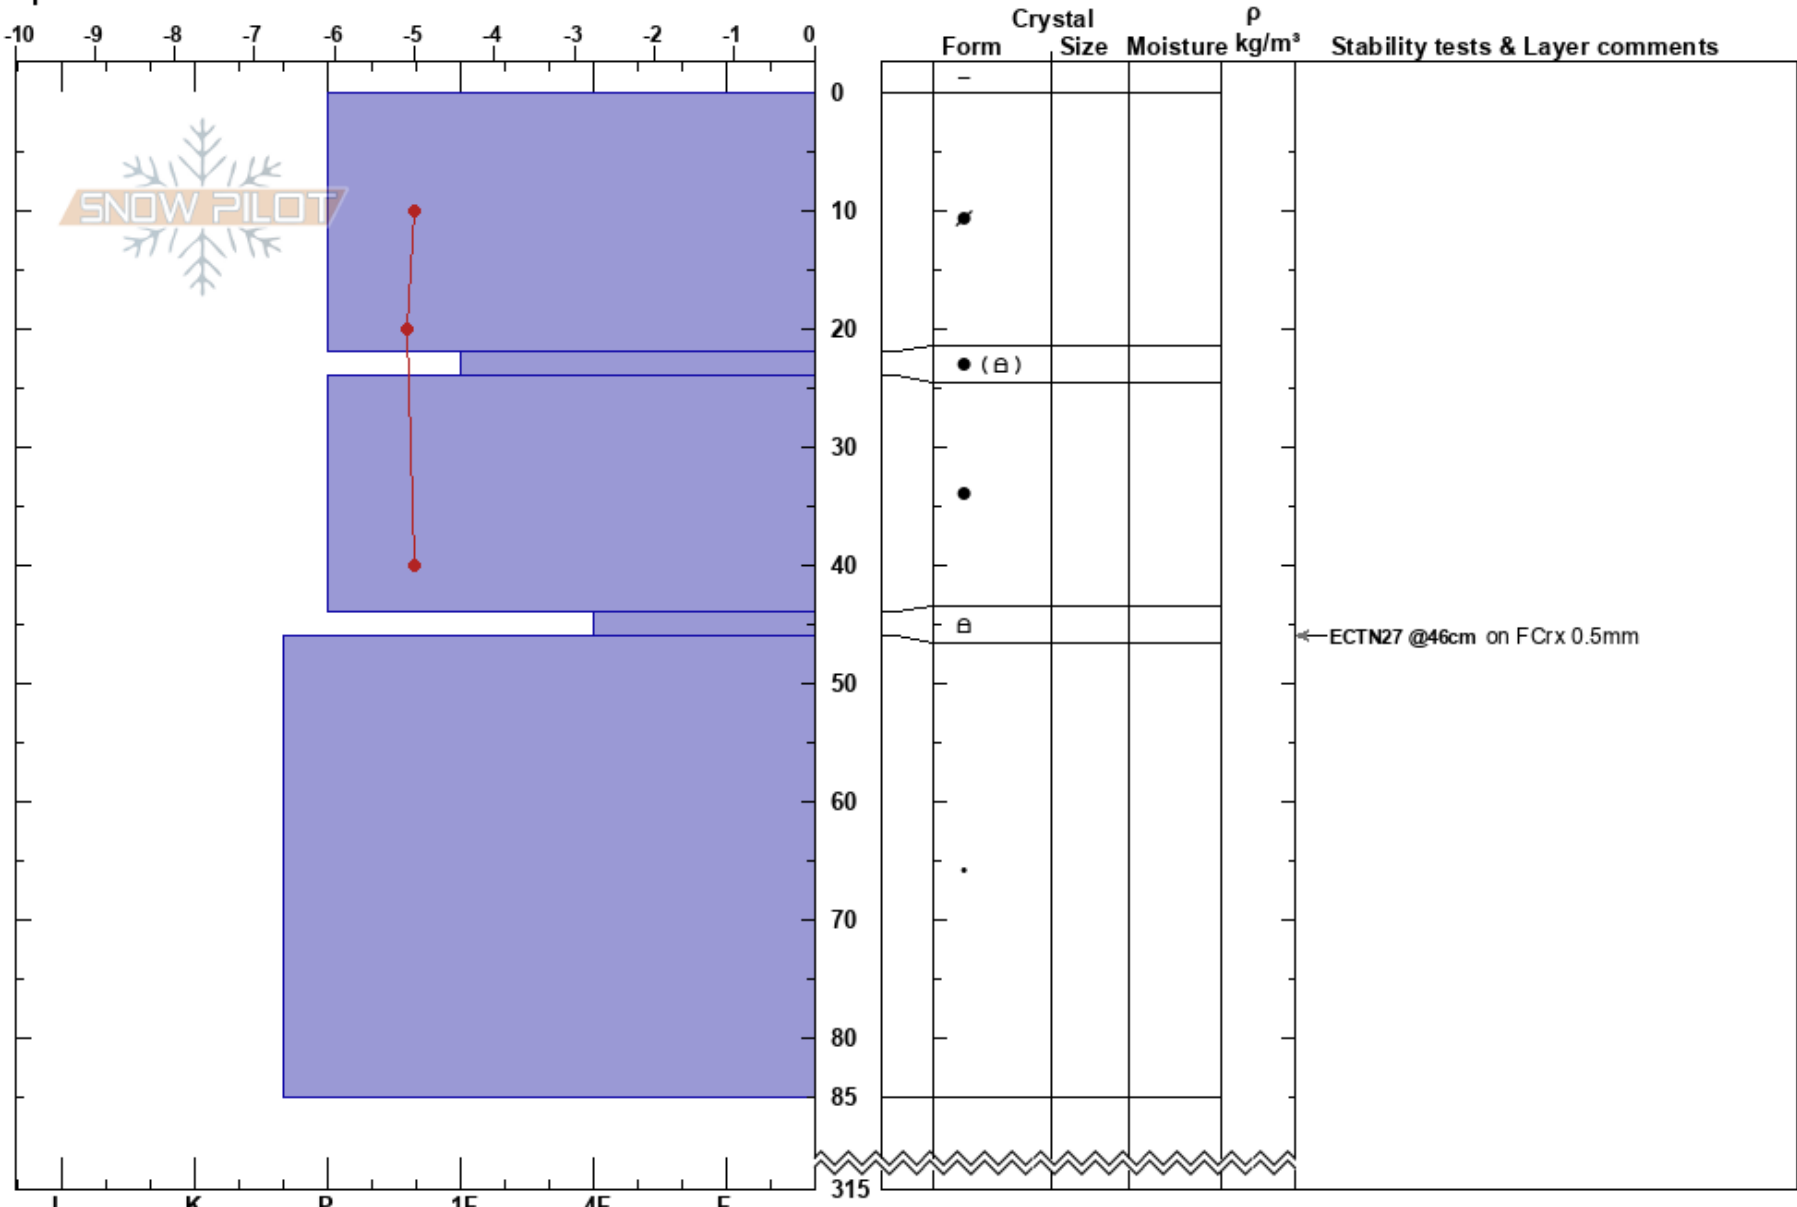

LilBorkan
 Borkafället
 Sweden
 Elevation: 840 m
 Aspect: NE
 Specifics:

Tyler Curtis
 09/03/2024 - 11:00
 Co-ord: 65.21056N, 15.48236E
 Slope Angle: 29°
 Wind Loading:

Stability:
 Air Temperature: -4.4°C
 Sky Cover: OVC
 Precipitation: NO
 Wind: E Light Breeze

Notes: Planar slope.