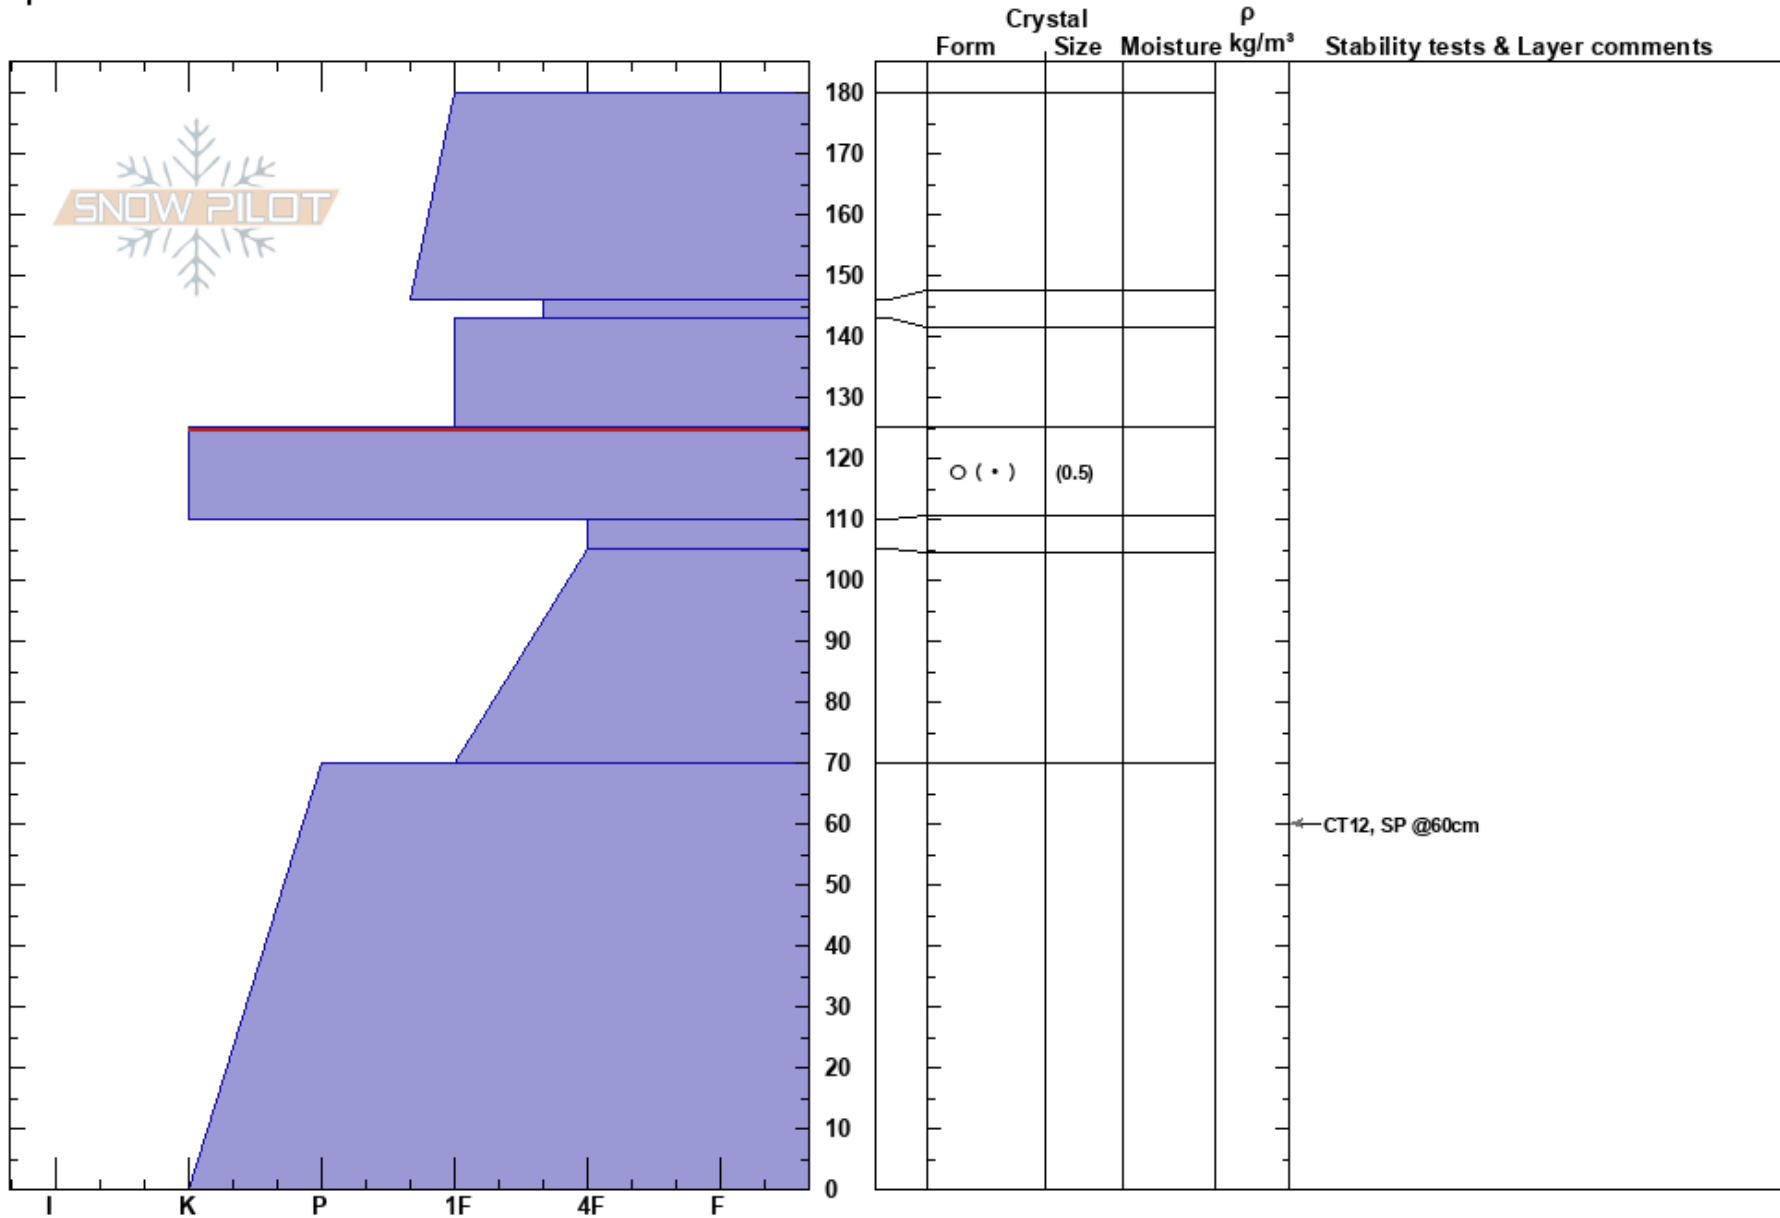

MidTown Pit
 Tröllaskagi
 Iceland
Elevation: 2400 ft
Aspect: S
Specifics:

Leilani Bruntz
 08/03/2024 - 14:00
Co-ord:
Slope Angle: 35°
Wind Loading:

Stability:
Air Temperature:
Sky Cover: BKN
Precipitation: NO
Wind: Calm

HS: 180
PF: 0
PS: 0
 125-110cm: Problematic layer

Notes: