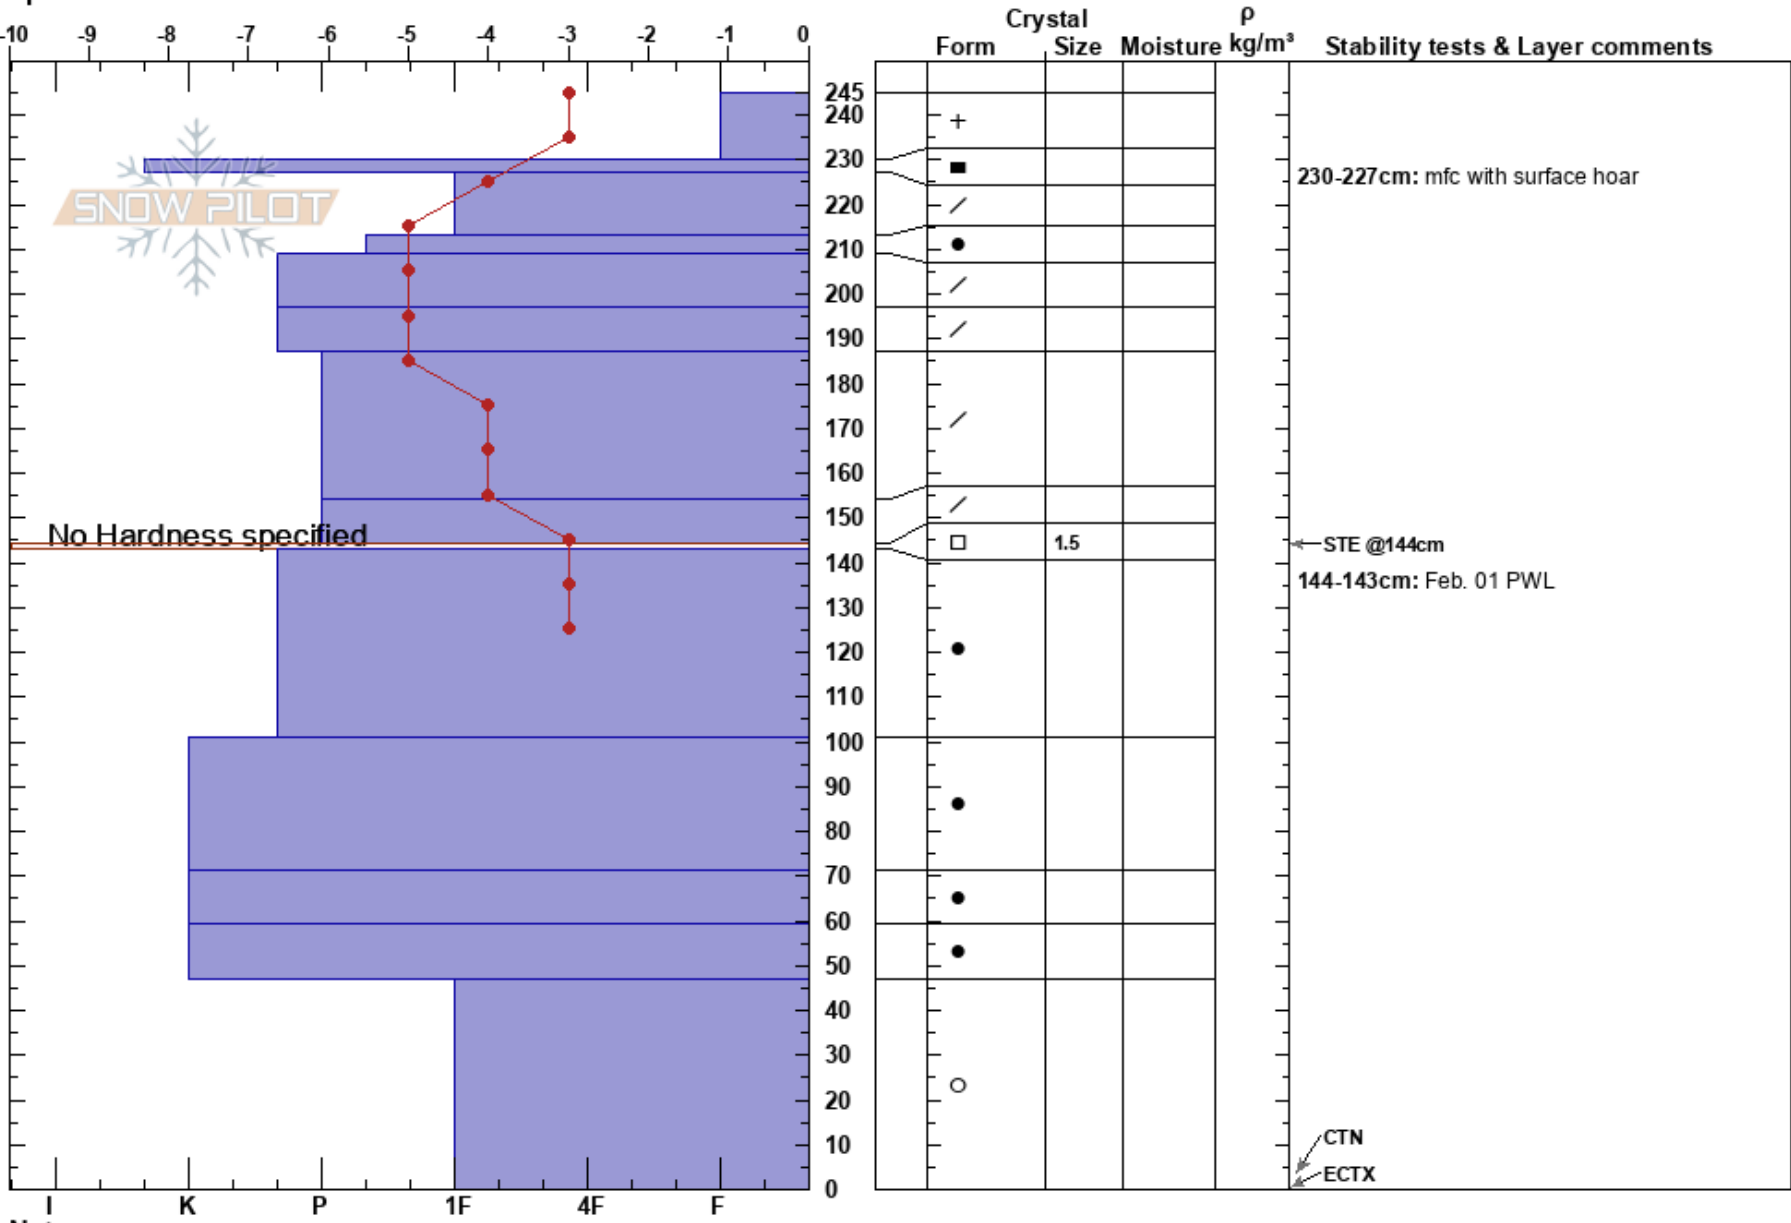

Commodore BTL
 San Juan Range
 CO
 Elevation: 3353 m
 Aspect: NE
 Specifics:

Joe Fratianni
 03/08/2024 - 10:30am
 Co-ord: 13S 261735E 4198931N
 Slope Angle: 31°
 Wind Loading: previous

Stability:
 Air Temperature: -3°C
 Sky Cover: OVC
 Precipitation: S1
 Wind: N Light Breeze

HS:245
 PF:5
 PS: 10
 Layer Notes:
 230-227cm: mfc with surface hoar
 144-143cm: Feb. 01 PWL
 144-143cm: Problematic layer

Notes:

CTN
 ECTX