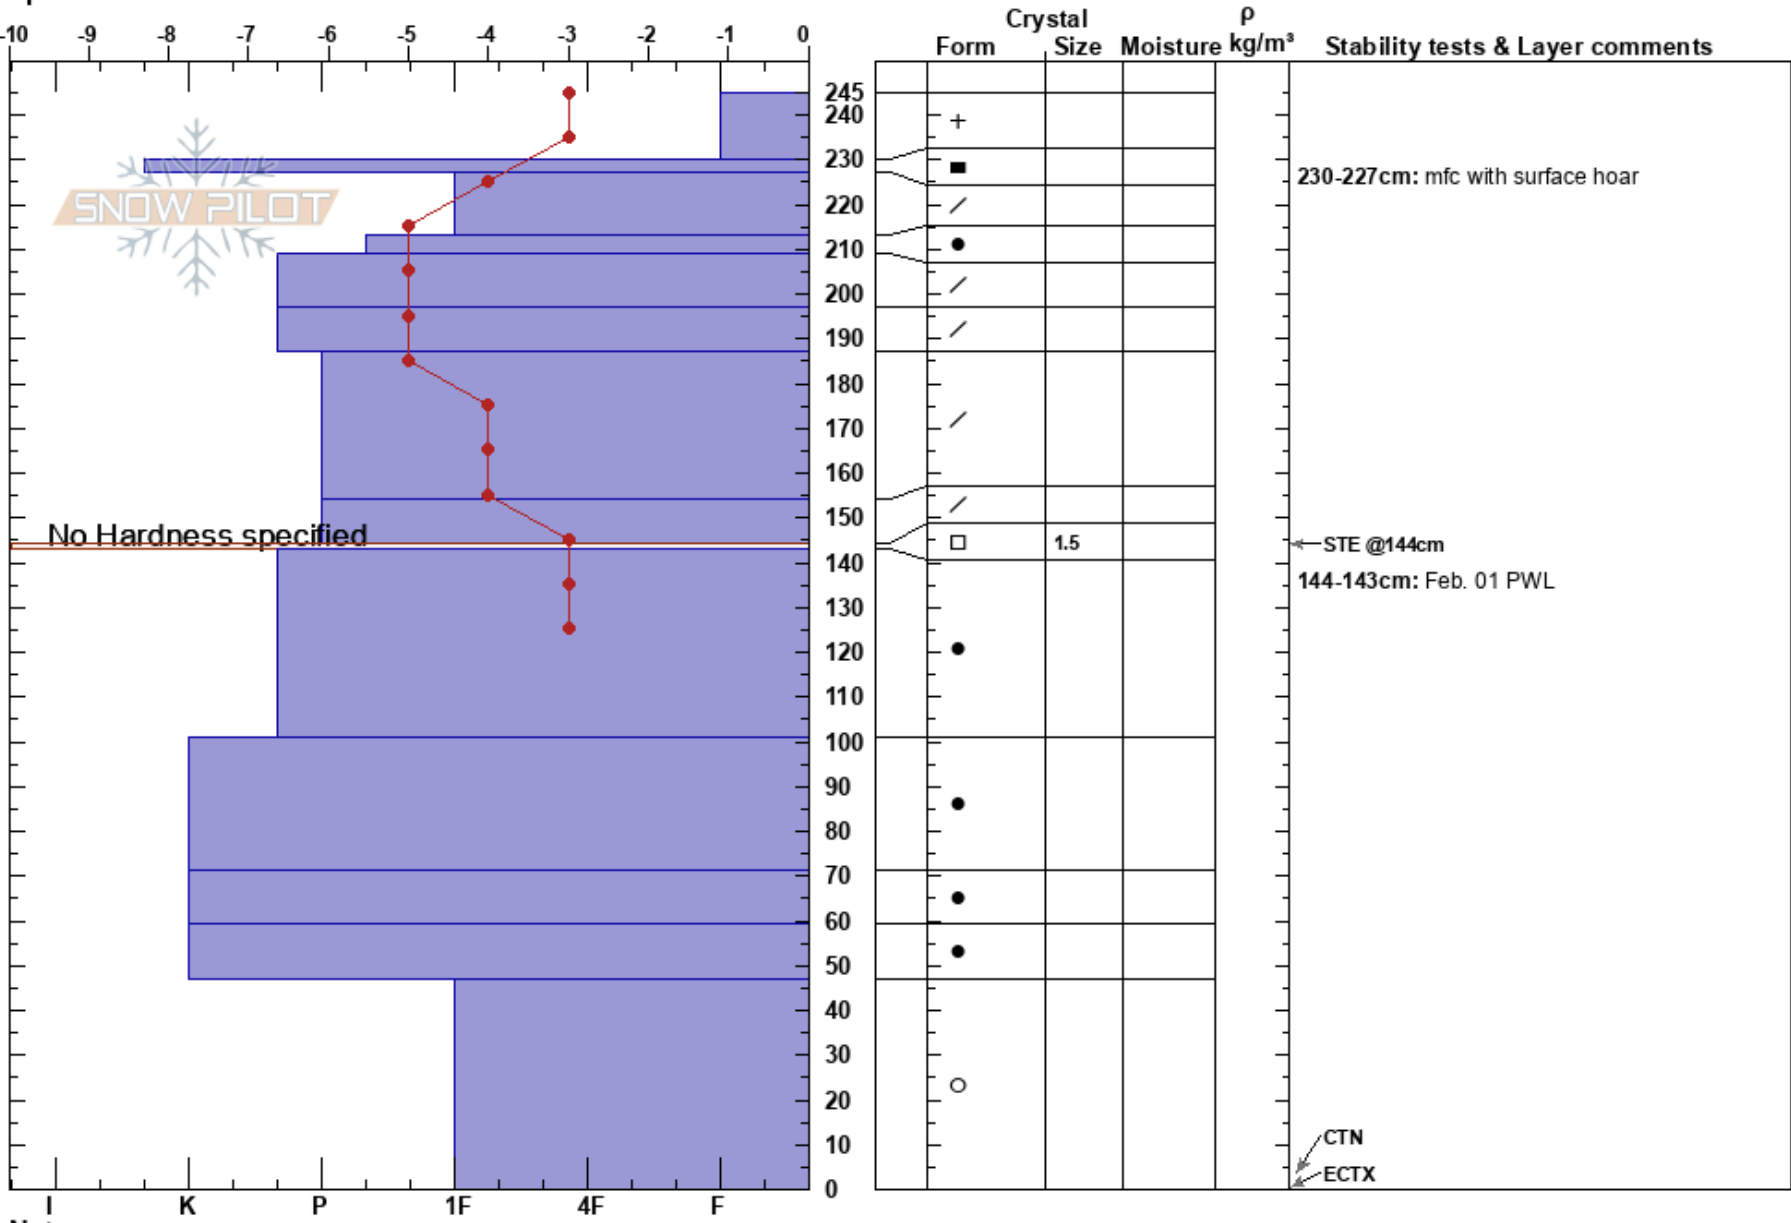

Commodore BTL  
 San Juan Range  
 CO  
 Elevation: 3353 m  
 Aspect: NE  
 Specifics:

Joe Fratianni  
 03/08/2024 - 10:30am  
 Co-ord: 13S 261735E 4198931N  
 Slope Angle: 31°  
 Wind Loading: previous

Stability:  
 Air Temperature: -3°C  
 Sky Cover: OVC  
 Precipitation: S1  
 Wind: N Light Breeze

HS:245  
 PF:5  
 PS: 10  
 Layer Notes:  
 230-227cm: mfc with surface hoar  
 144-143cm: Feb. 01 PWL  
 144-143cm: Problematic layer