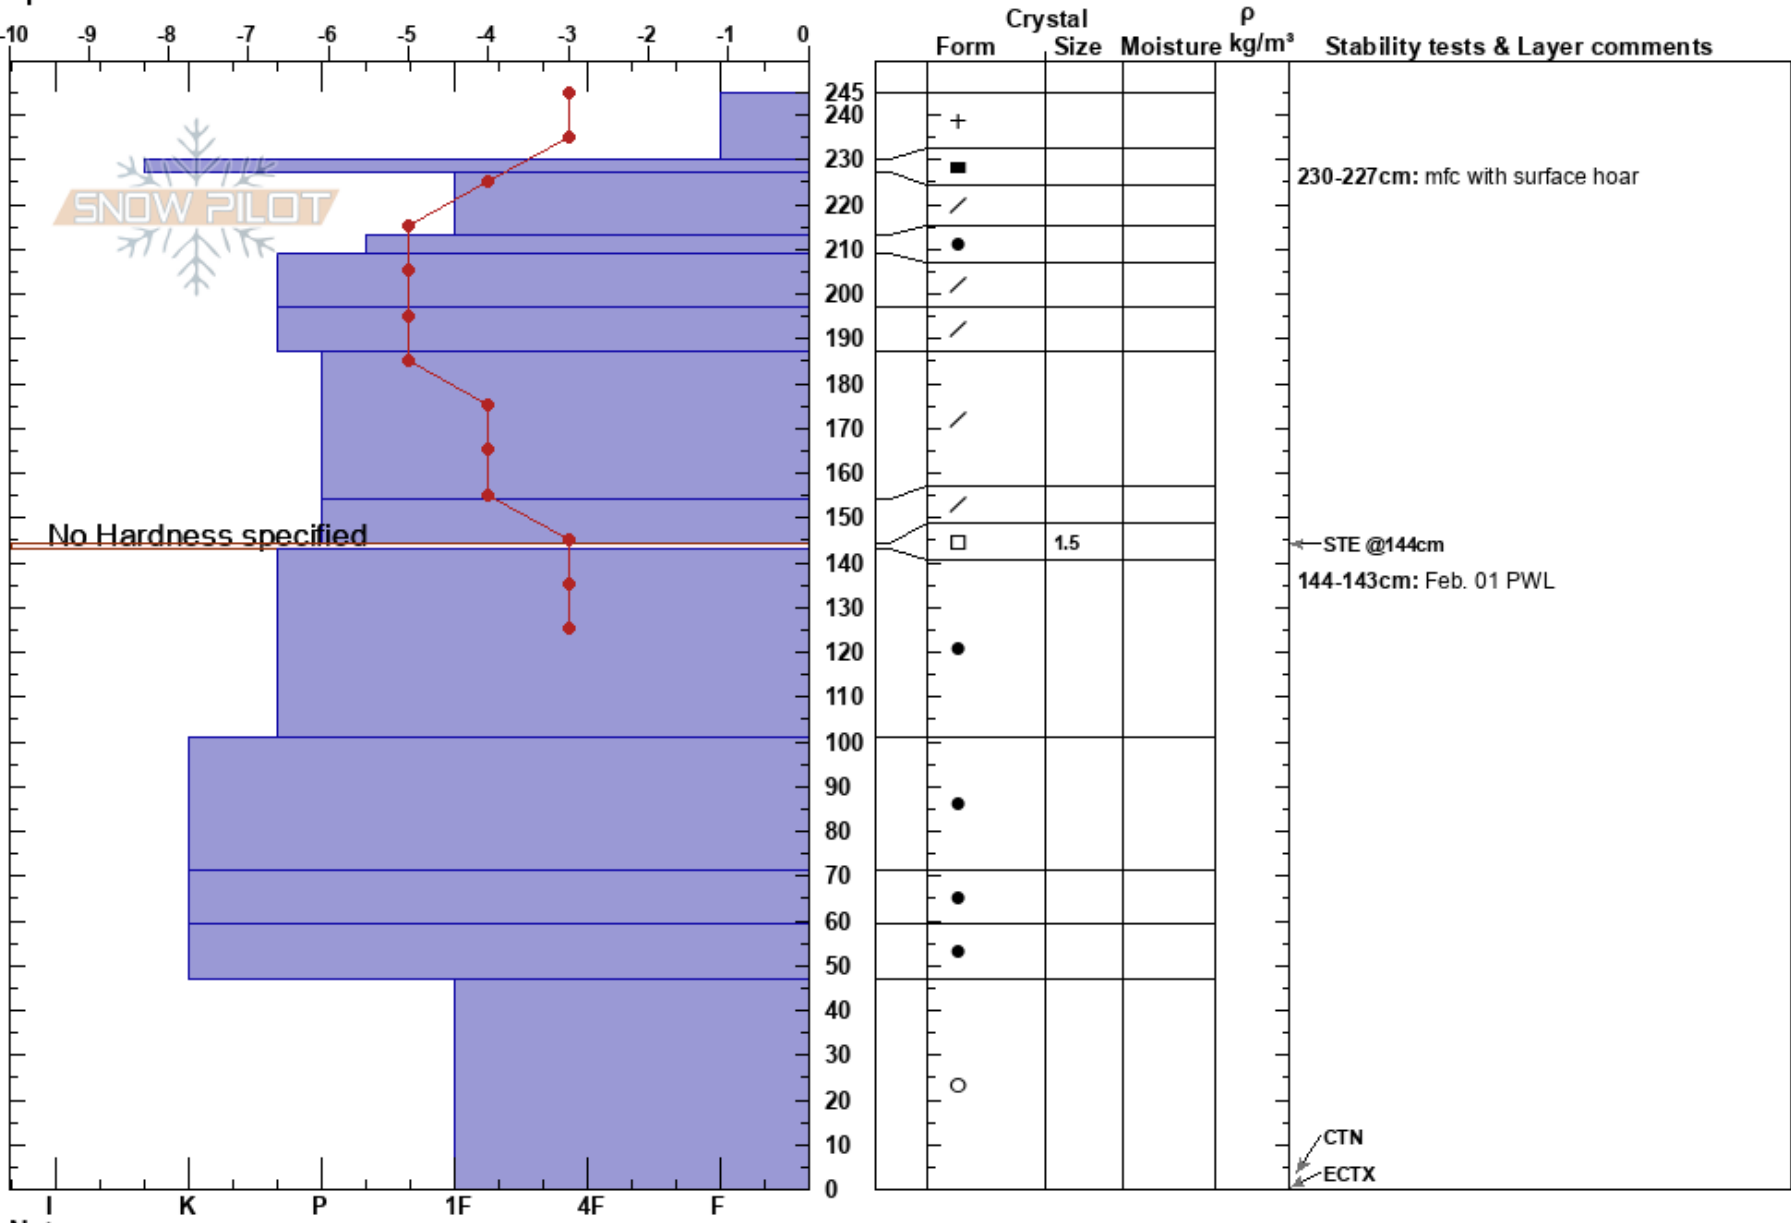

Commodore BTL
 San Juan Range
 CO
 Elevation: 3353 m
 Aspect: NE
 Specifics:

Joe Fratianni
 03/08/2024 - 10:30am
 Co-ord: 13S 261735E 4198931N
 Slope Angle: 31°
 Wind Loading: previous

Stability:
 Air Temperature: -3°C
 Sky Cover: OVC
 Precipitation: S1
 Wind: N Light Breeze

HS:245
 PF:5
 PS: 10
 Layer Notes:
 230-227cm: mfc with surface hoar
 144-143cm: Feb. 01 PWL
 144-143cm: Problematic layer

Notes: