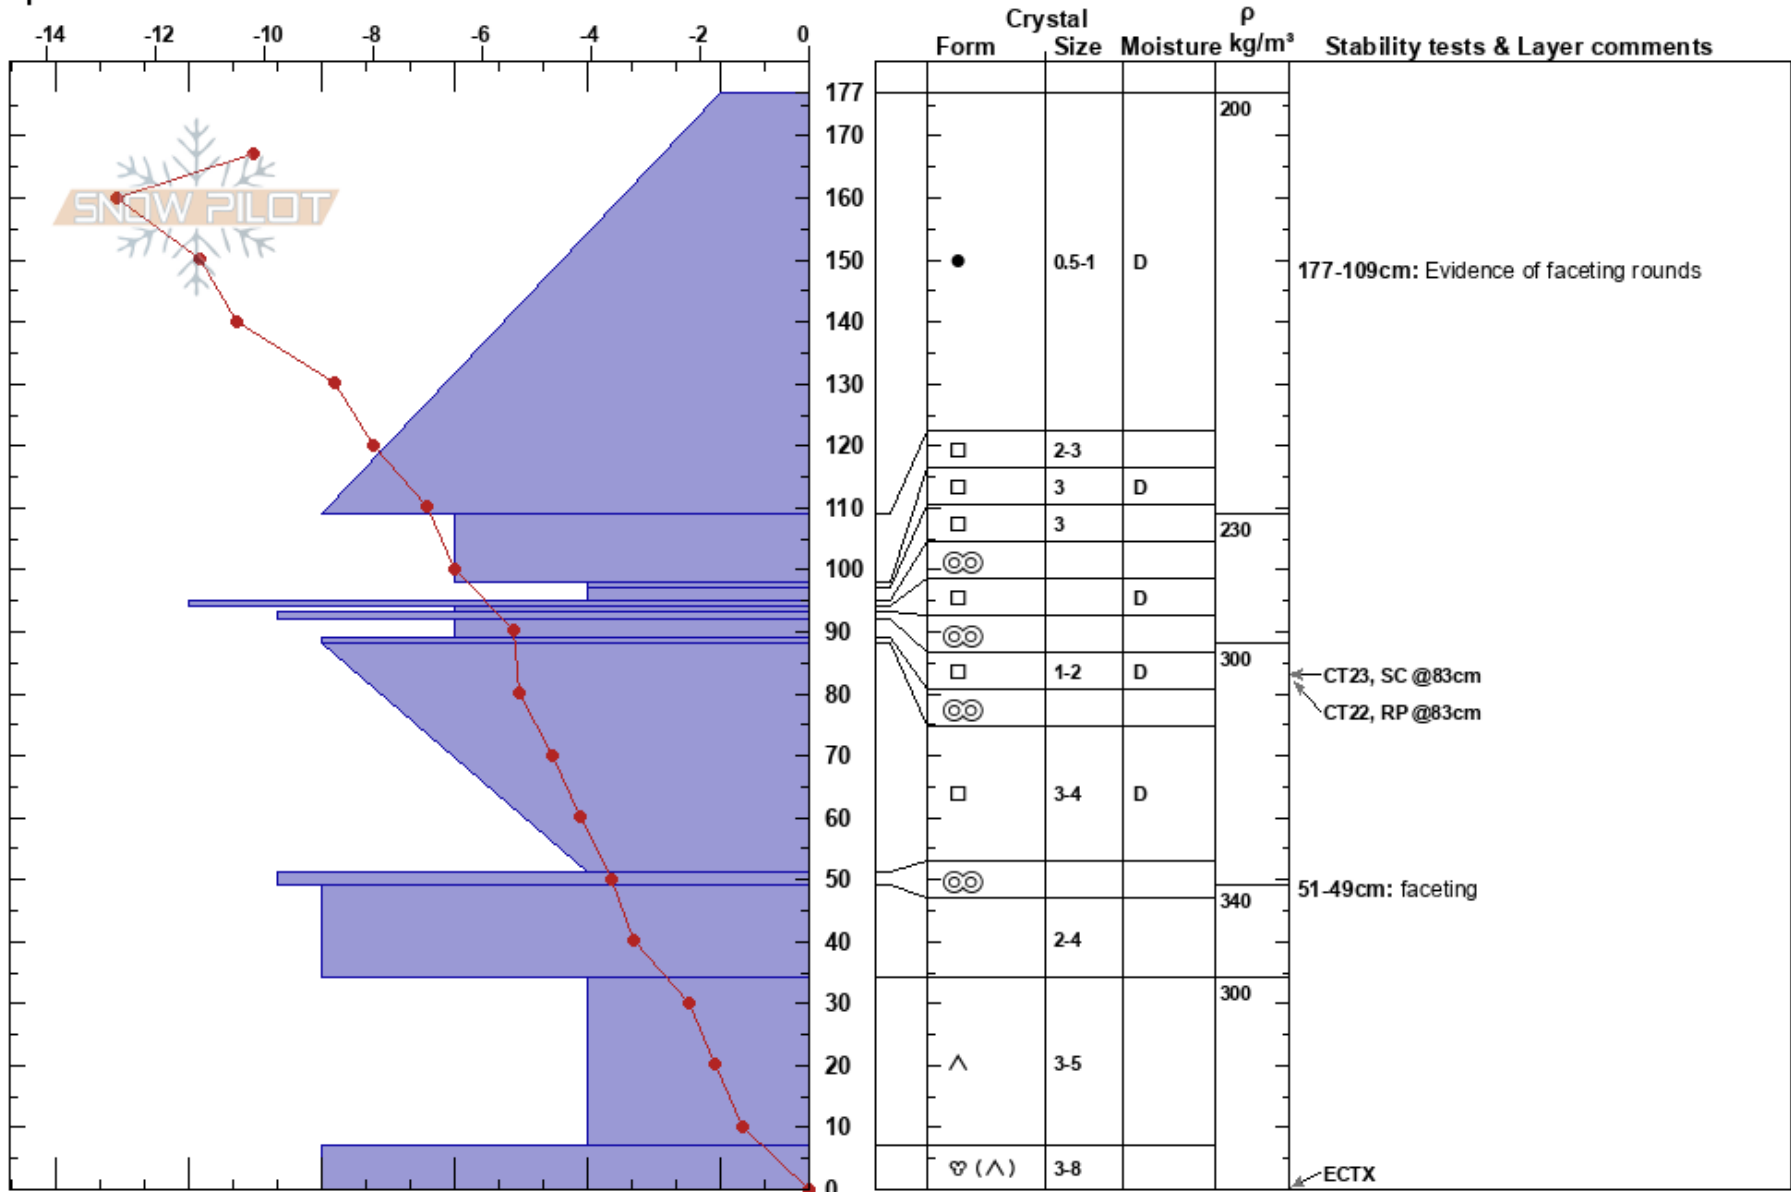

240308Dogtooth Weekly  
 purcell  
 BC  
 Elevation: 260 m  
 Aspect:  
 Specifics:

Kicking Horse Ski Patrol  
 08/03/2024 - 15:00  
 Co-ord: 51.28373N, -117.07400W  
 Slope Angle: 0°  
 Wind Loading:

Stability:  
 Air Temperature: -7°C  
 Sky Cover: FEW  
 Precipitation: NO  
 Wind: Calm

HS:177  
 PF:35  
 Layer Notes:  
 177-109cm: Evidence of faceting rounds  
 51-49cm: faceting

Notes: