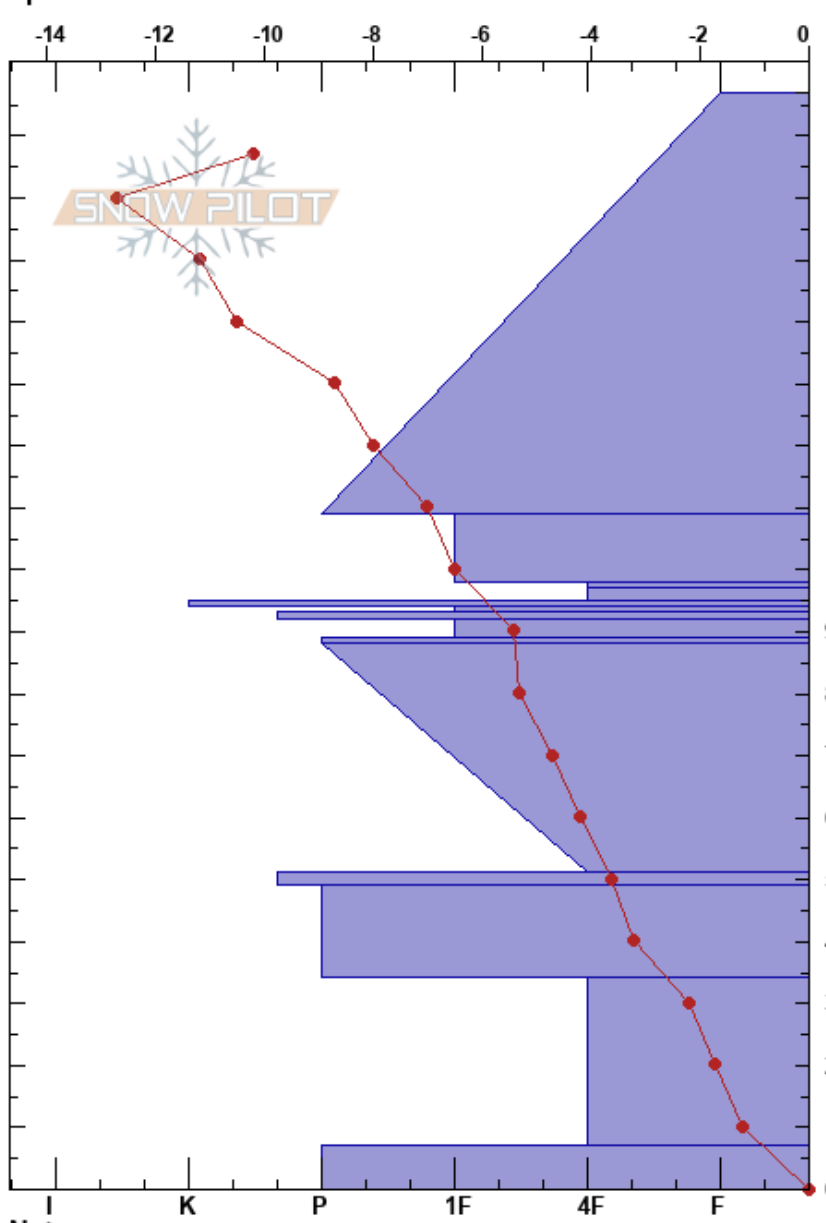

240308Dogtooth Weekly  
 purcell  
 BC  
 Elevation: 260 m  
 Aspect:  
 Specifics:

Kicking Horse Ski Patrol  
 08/03/2024 - 15:00  
 Co-ord: 51.28373N, -117.07400W  
 Slope Angle: 0°  
 Wind Loading:

Stability:  
 Air Temperature: -7°C  
 Sky Cover: FEW  
 Precipitation: NO  
 Wind: Calm

HS:177  
 PF:35  
 177-109cm: Evidence of faceting rounds  
 51-49cm: faceting

Height (cm)	Crystal		Moisture	$\rho$ kg/m <sup>3</sup>	Stability tests & Layer comments
	Form	Size			
177				200	
170					
160					
150	●	0.5-1	D		177-109cm: Evidence of faceting rounds
140					
130					
120	□	2-3			
110	□	3	D		
100	□	3		230	
90	⊙				
80	□	1-2	D	300	CT23, SC @83cm CT22, RP @83cm
70					
60	□	3-4	D		
50	⊙			340	51-49cm: faceting
40		2-4			
30				300	
20	^	3-5			
10	⊙ (^)	3-8			ECTX
0					