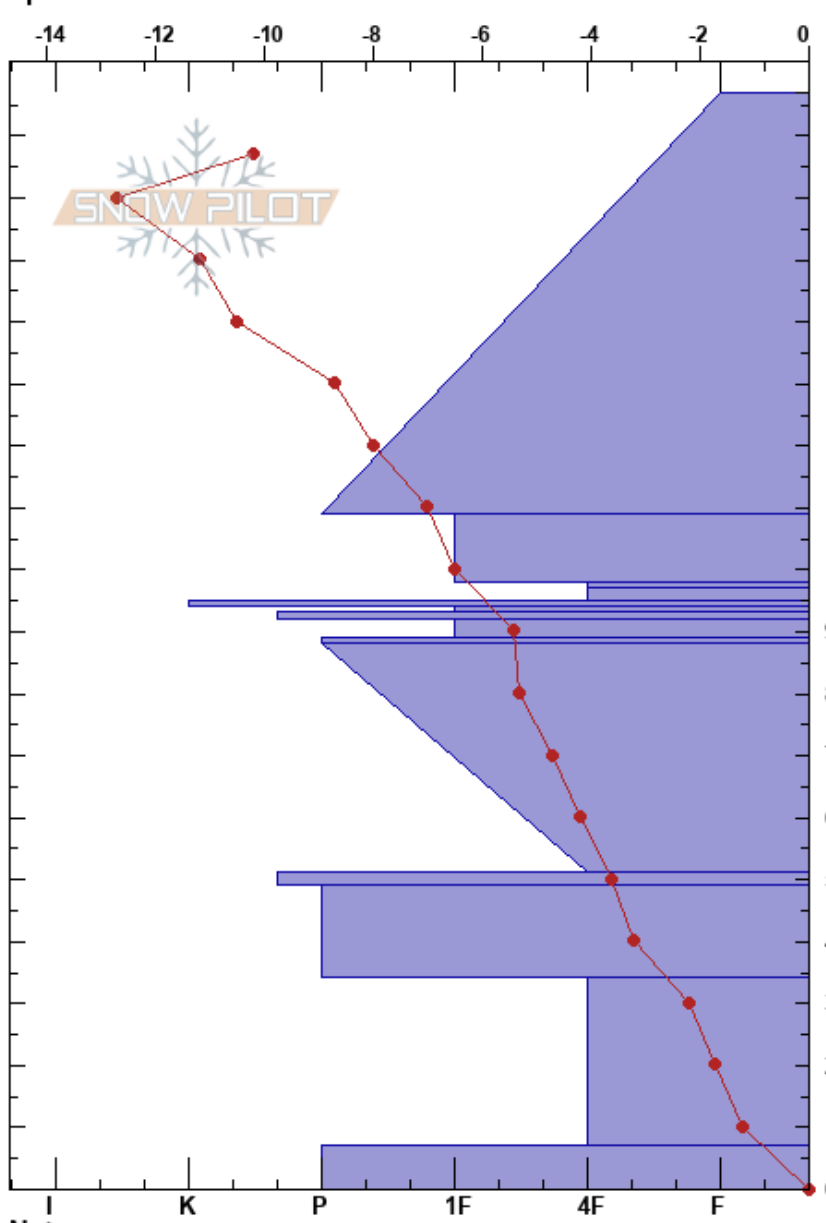

240308Dogtooth Weekly
 purcell
 BC
 Elevation: 260 m
 Aspect:
 Specifics:

Kicking Horse Ski Patrol
 08/03/2024 - 15:00
 Co-ord: 51.28373N, -117.07400W
 Slope Angle: 0°
 Wind Loading:

Stability:
 Air Temperature: -7°C
 Sky Cover: FEW
 Precipitation: NO
 Wind: Calm

HS:177
 PF:35
 177-109cm: Evidence of faceting rounds
 51-49cm: faceting

Height (cm)	Crystal		Moisture	ρ kg/m³	Stability tests & Layer comments
	Form	Size			
177				200	
170					
160					
150	●	0.5-1	D		177-109cm: Evidence of faceting rounds
140					
130					
120	□	2-3			
110	□	3	D		
100	□	3		230	
90	⊙				
80	□	1-2	D	300	CT23, SC @83cm CT22, RP @83cm
70					
60	□	3-4	D		
50	⊙			340	51-49cm: faceting
40		2-4			
30				300	
20	^	3-5			
10	∩ (^)	3-8			ECTX
0					