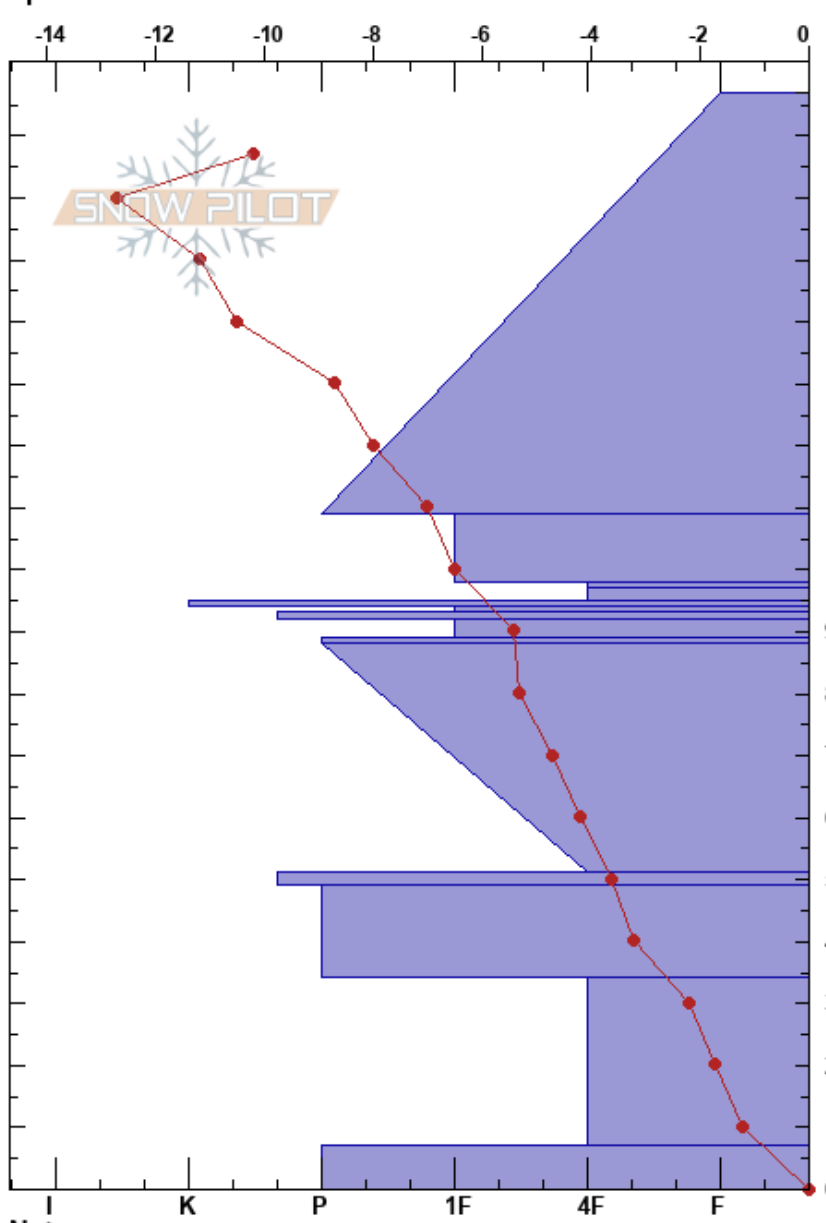

240308Dogtooth Weekly
 purcell
 BC
 Elevation: 260 m
 Aspect:
 Specifics:

Kicking Horse Ski Patrol
 08/03/2024 - 15:00
 Co-ord: 51.28373N, -117.07400W
 Slope Angle: 0°
 Wind Loading:

Stability:
 Air Temperature: -7°C
 Sky Cover: FEW
 Precipitation: NO
 Wind: Calm

HS:177
 PF:35
 177-109cm: Evidence of faceting rounds
 51-49cm: faceting

Height (cm)	Crystal		Moisture	ρ kg/m ³	Stability tests & Layer comments
	Form	Size			
177				200	
170					
160					
150	●	0.5-1	D		177-109cm: Evidence of faceting rounds
140					
130					
120	□	2-3			
110	□	3	D		
100	□	3		230	
90	⊙				
80	□	1-2	D	300	CT23, SC @83cm CT22, RP @83cm
70					
60	□	3-4	D		
50	⊙			340	51-49cm: faceting
40		2-4			
30				300	
20	^	3-5			
10					
0	∩ (^)	3-8			ECTX