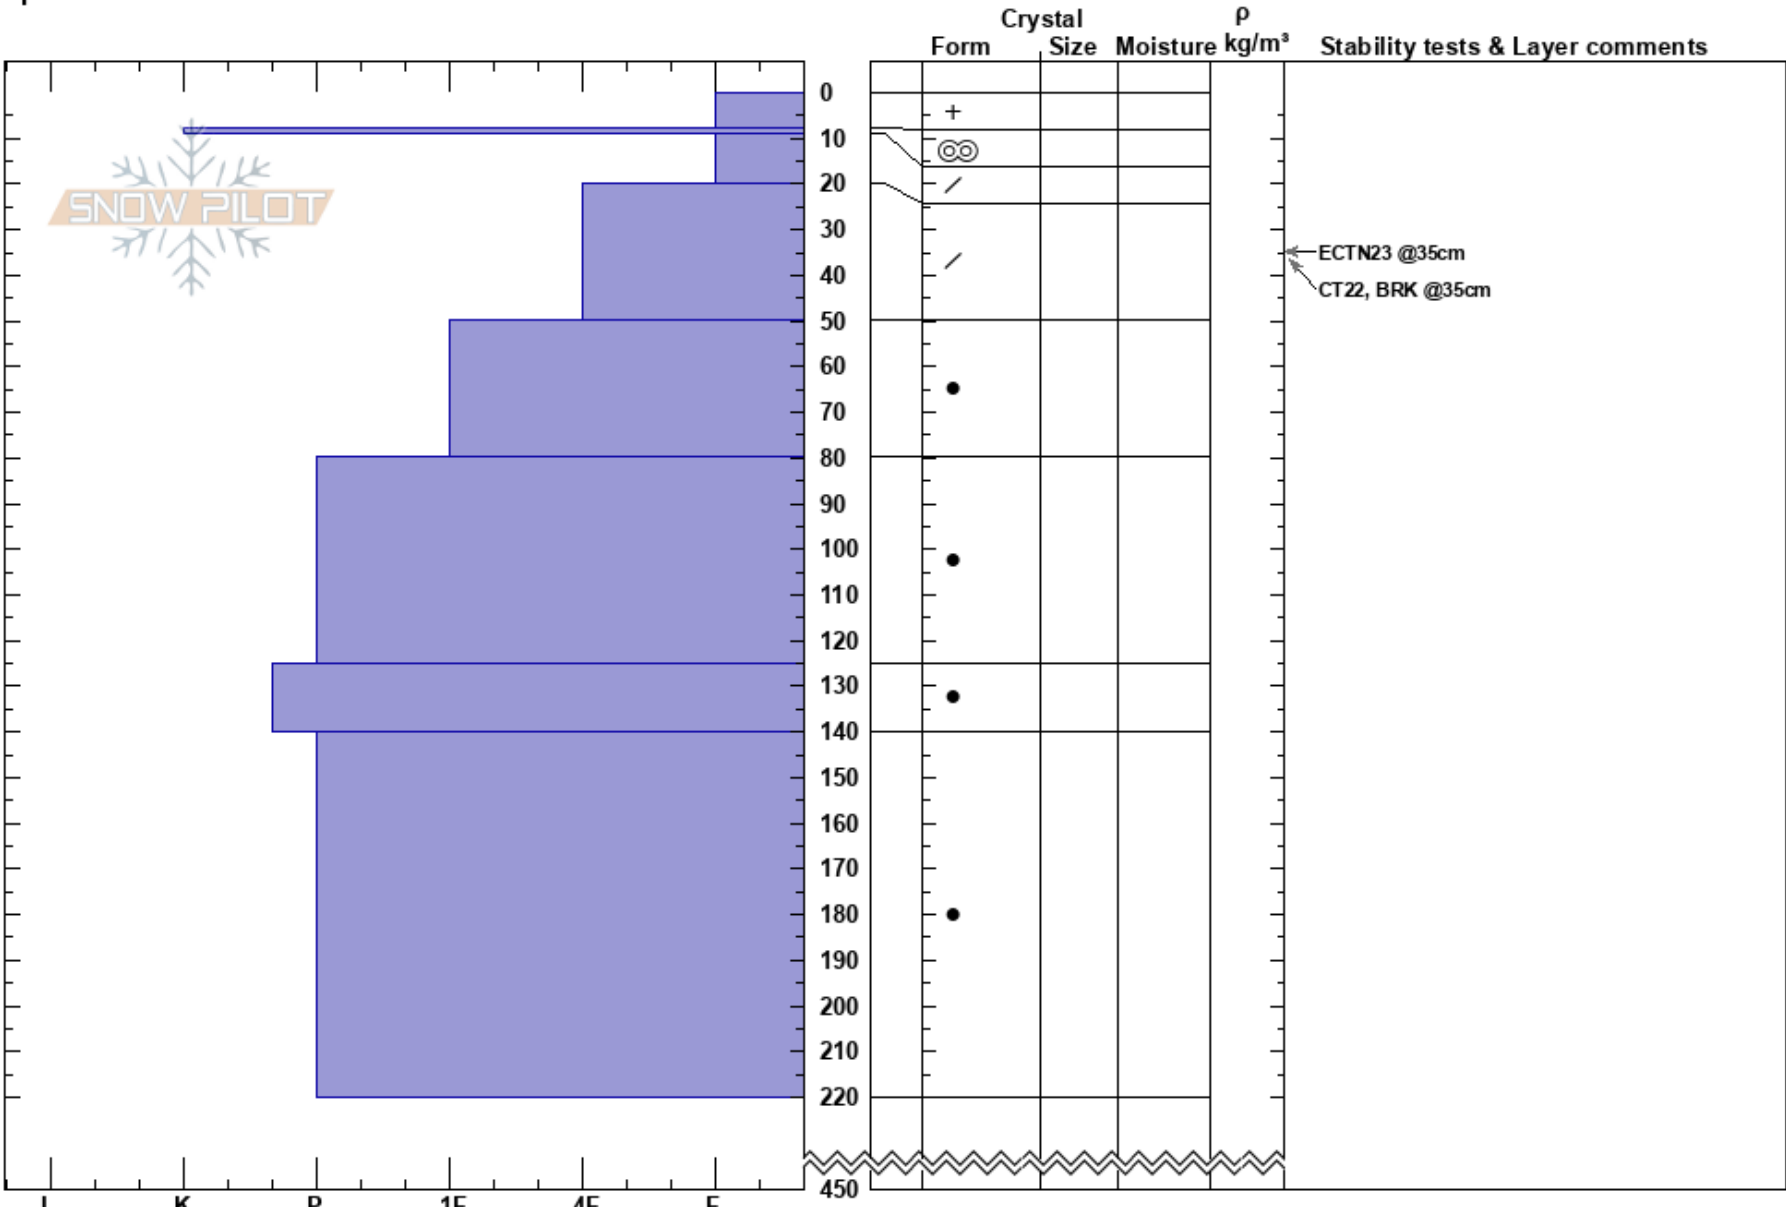

east thomas  
 Ruby Mountains  
 NV  
 Elevation: 10200 ft  
 Aspect: NE  
 Specifics:

Aaron Jones  
 03/08/2024 - 10:00am  
 Co-ord:  
 Slope Angle: 30°  
 Wind Loading:

Stability:  
 Air Temperature: -4°C  
 Sky Cover: CLR  
 Precipitation: NO  
 Wind: Calm

HS:450  
 PF:46  
 PS:8  
 8-9cm:Problematic layer

Notes: east Thomas