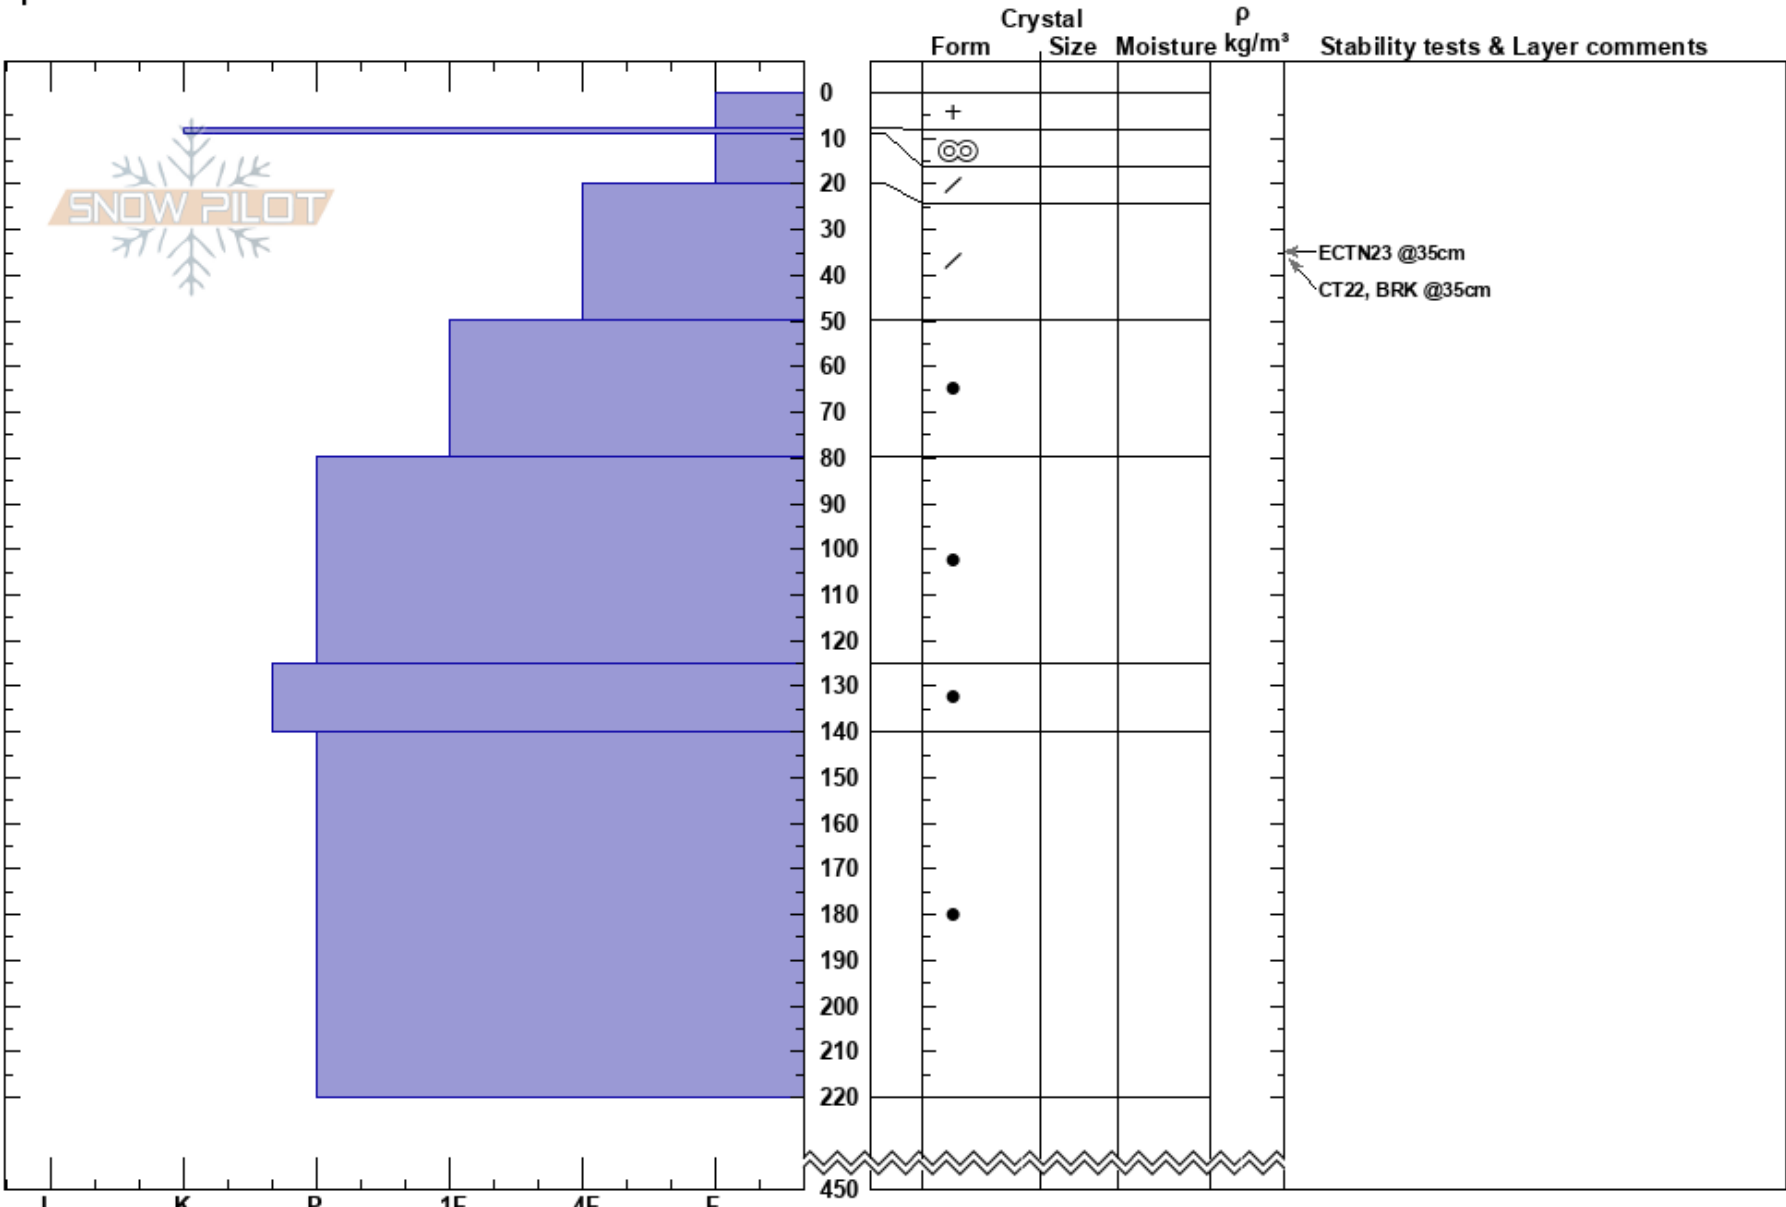

east thomas
 Ruby Mountains
 NV
 Elevation: 10200 ft
 Aspect: NE
 Specifics:

Aaron Jones
 03/08/2024 - 10:00am
 Co-ord:
 Slope Angle: 30°
 Wind Loading:

Stability:
 Air Temperature: -4°C
 Sky Cover: CLR
 Precipitation: NO
 Wind: Calm

HS:450
 PF:46 8-9cm:Problematic layer
 PS: 8

Notes: east Thomas