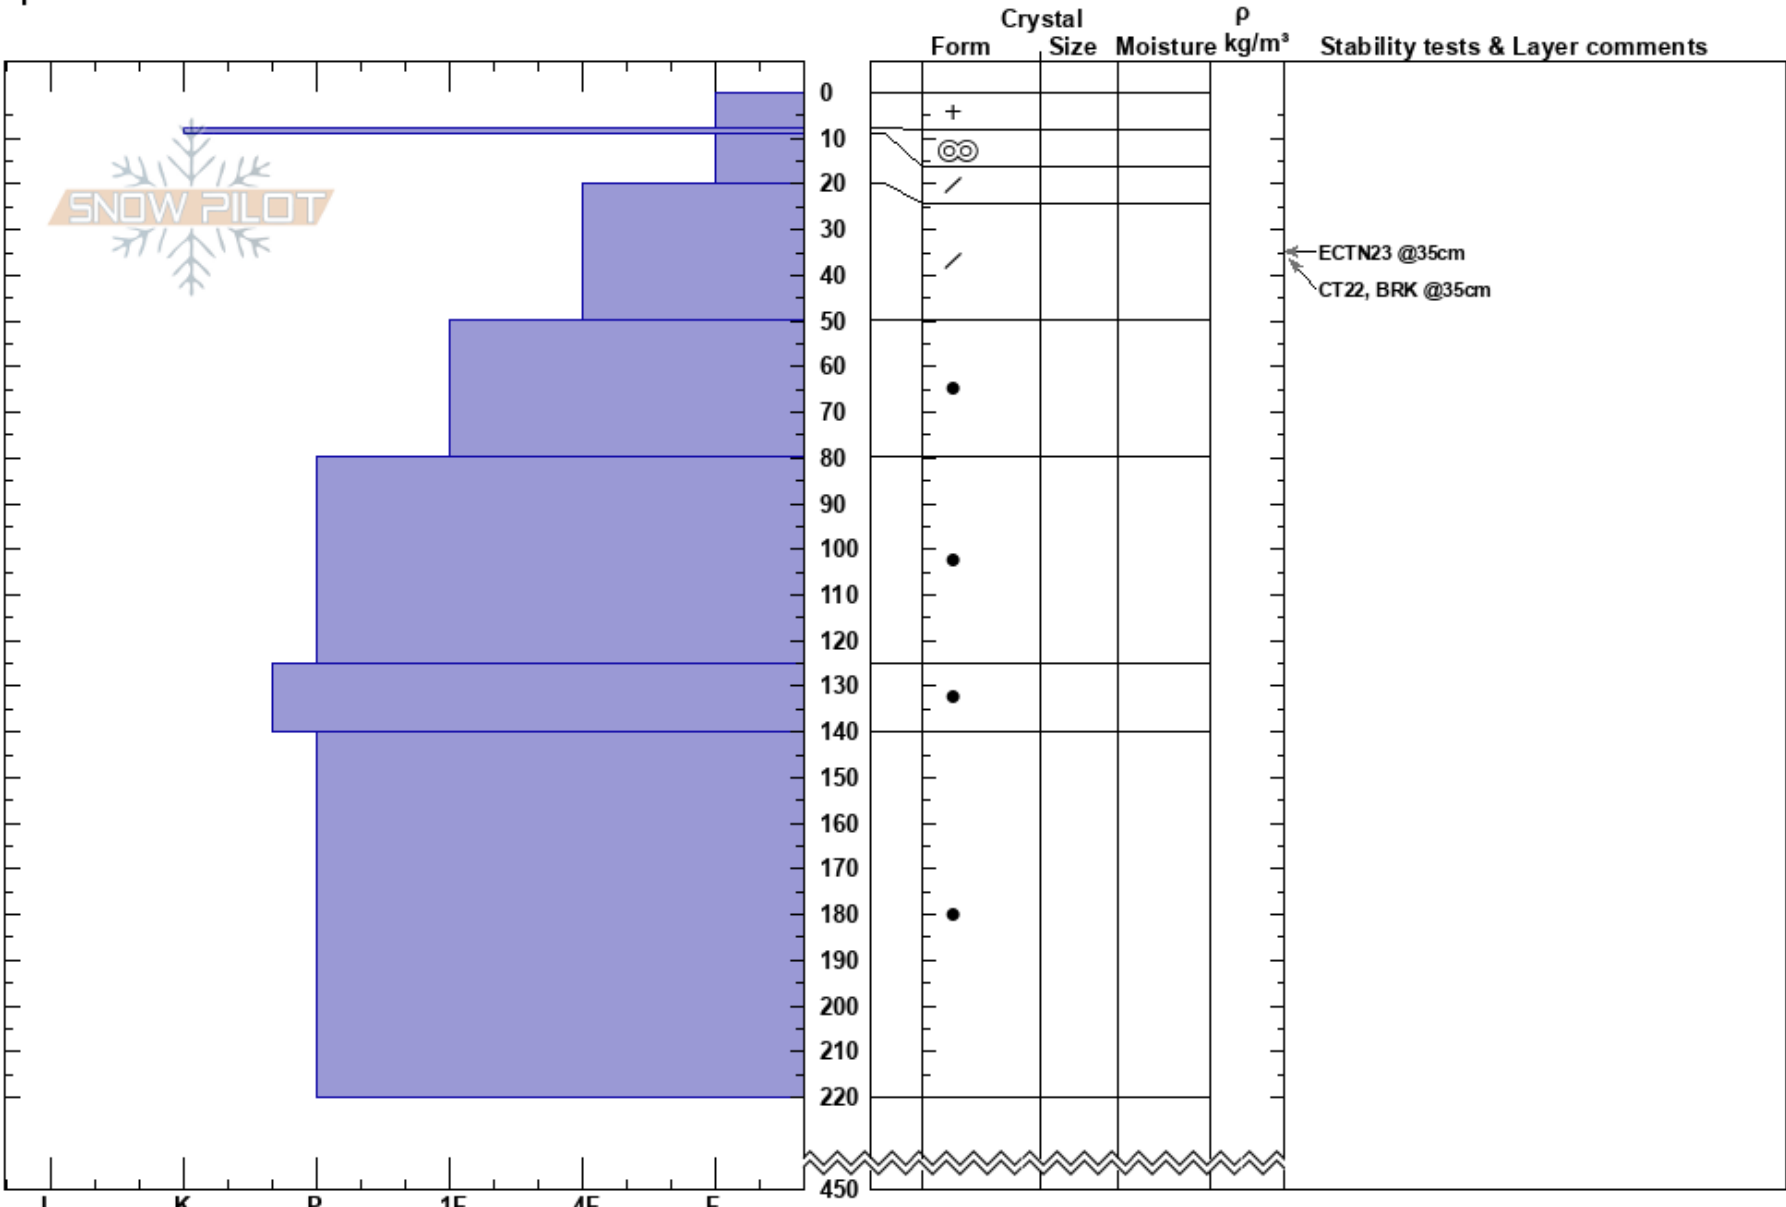

east thomas
 Ruby Mountains
 NV
 Elevation: 10200 ft
 Aspect: NE
 Specifics:

Aaron Jones
 03/08/2024 - 10:00am
 Co-ord:
 Slope Angle: 30°
 Wind Loading:

Stability:
 Air Temperature: -4°C
 Sky Cover: CLR
 Precipitation: NO
 Wind: Calm

HS:450
 PF:46
 PS:8
 8-9cm:Problematic layer

Notes: east Thomas