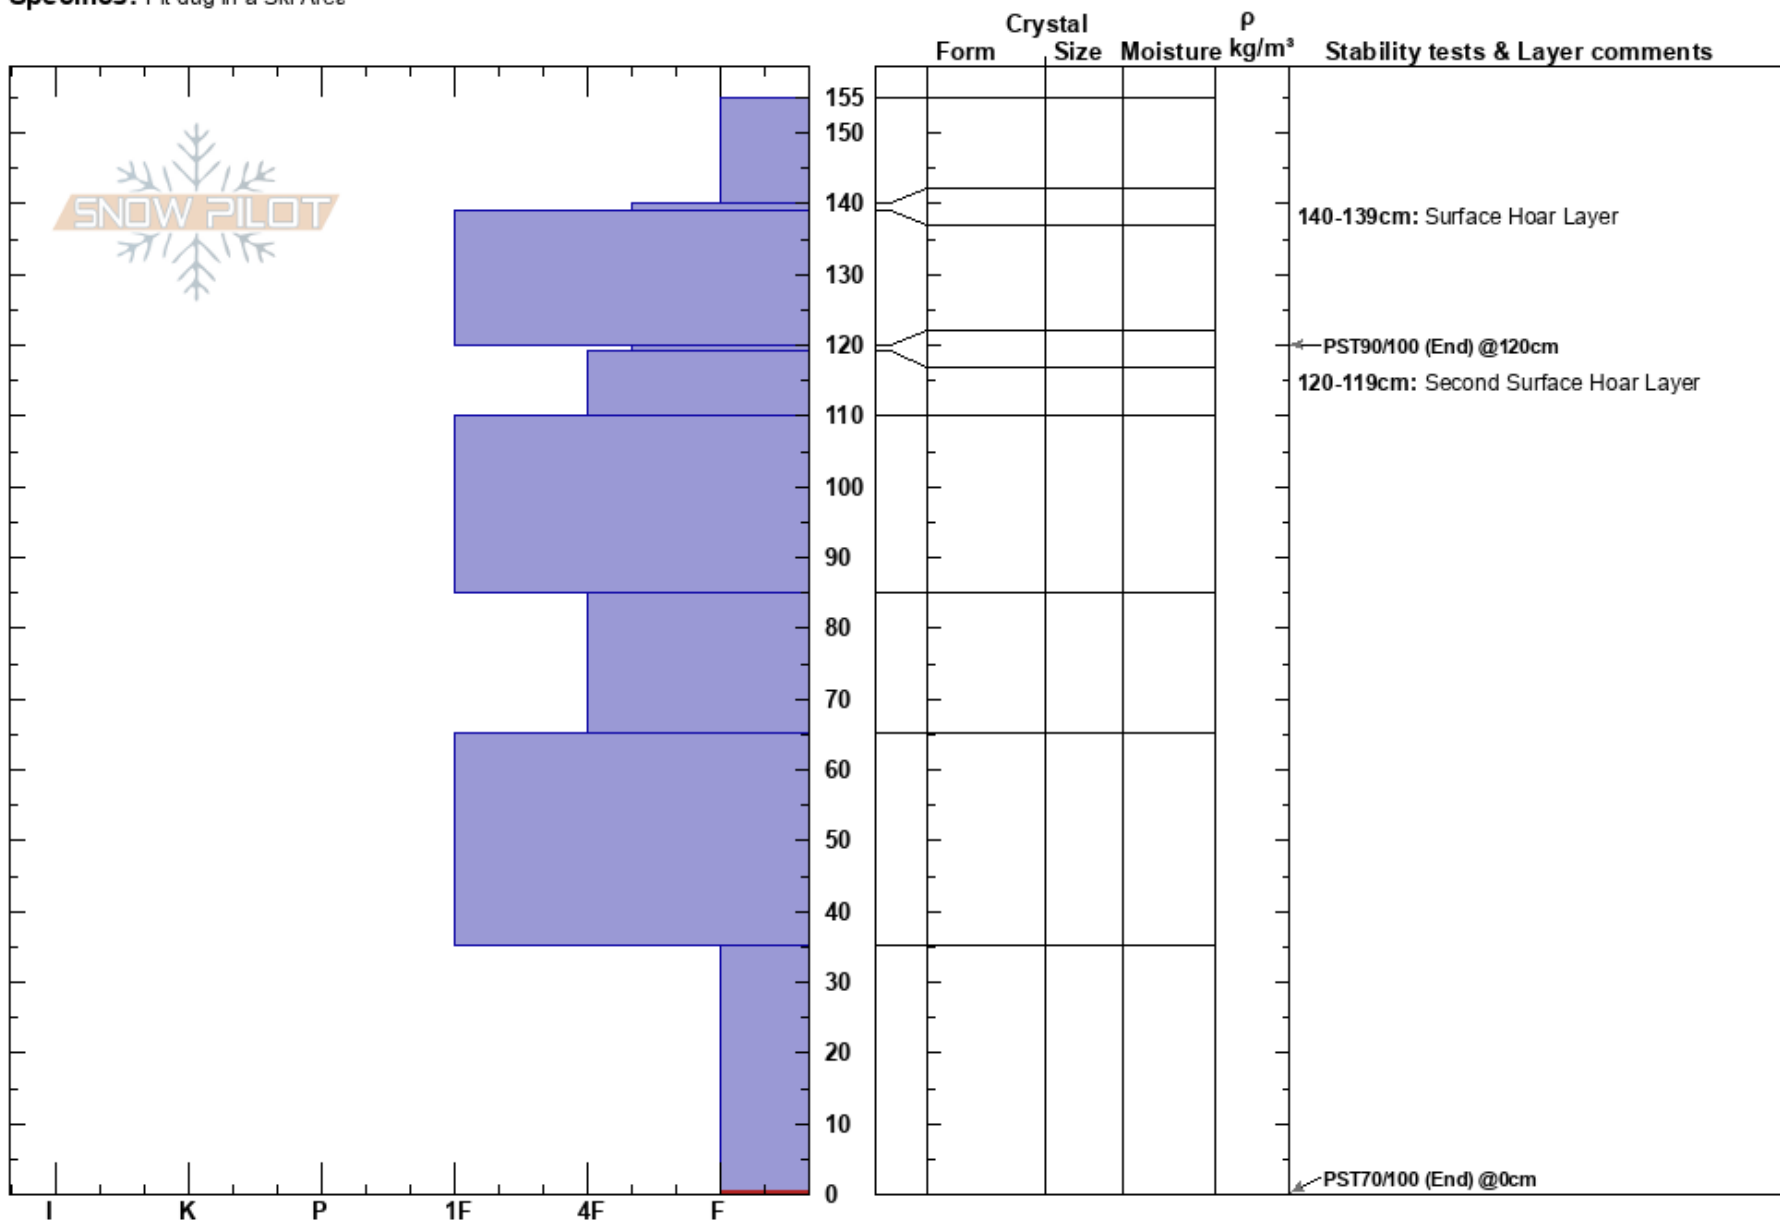

Outer limits  
 Sawatch Range  
 CO  
**Elevation:** 11000 ft  
**Aspect:** 110°  
**Specifics:** Pit dug in a Ski Area

Monarch Ski Patrol  
 03/08/2024 - 11:30am  
**Co-ord:** 38.52184N, -106.35653W  
**Slope Angle:** 30°  
**Wind Loading:** yes

**Stability:**  
**Air Temperature:** 20°C  
**Sky Cover:** CLR  
**Precipitation:** NO  
**Wind:** E Calm

**HS:** 155  
**PF:** 8  
**PS:** 3  
**Layer Notes:**  
 140-139cm: Surface Hoar Layer  
 120-119cm: Second Surface Hoar Layer  
 35-0cm: Problematic layer