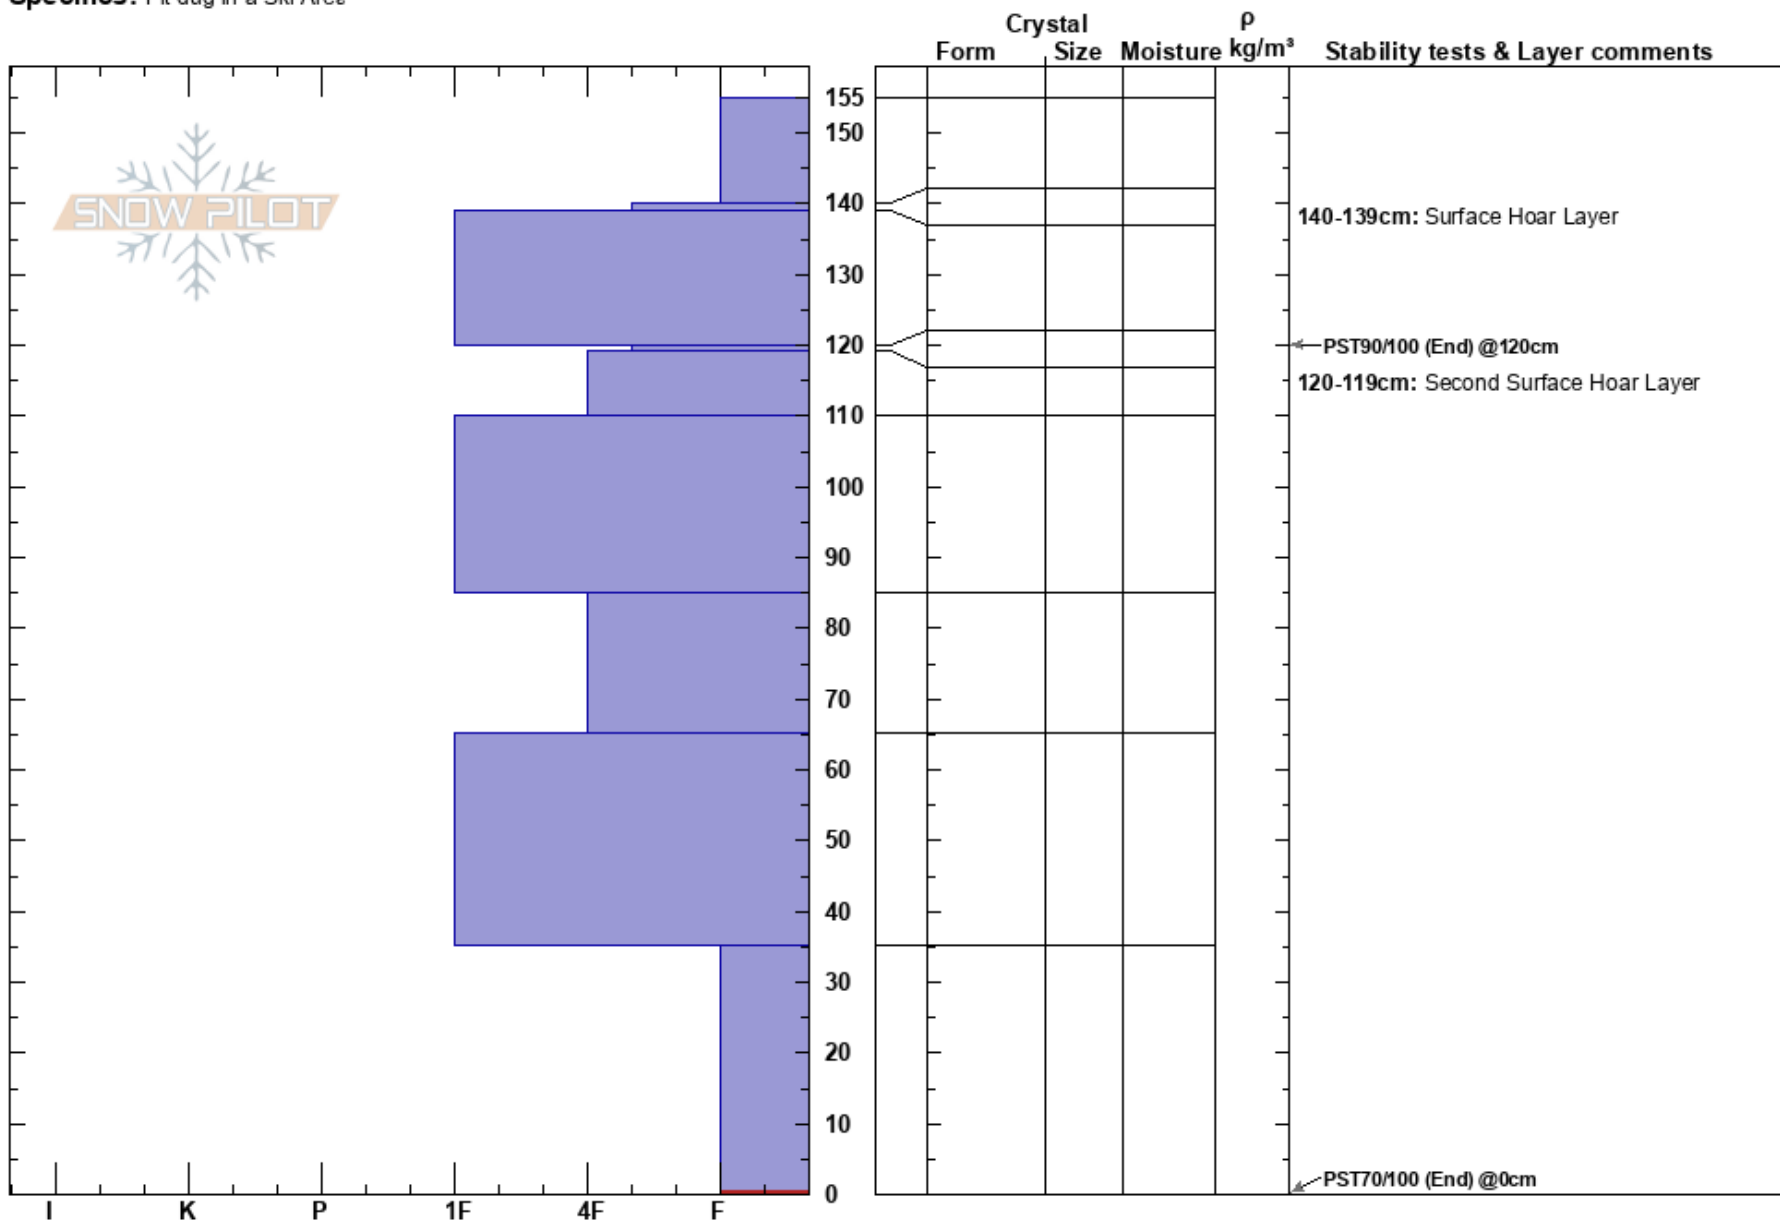

Outer limits
 Sawatch Range
 CO
Elevation: 11000 ft
Aspect: 110°
Specifics: Pit dug in a Ski Area

Monarch Ski Patrol
 03/08/2024 - 11:30am
Co-ord: 38.52184N, -106.35653W
Slope Angle: 30°
Wind Loading: yes

Stability:
Air Temperature: 20°C
Sky Cover: CLR
Precipitation: NO
Wind: E Calm

HS: 155
PF: 8
PS: 3
Layer Notes:
 140-139cm: Surface Hoar Layer
 120-119cm: Second Surface Hoar Layer
 35-0cm: Problematic layer