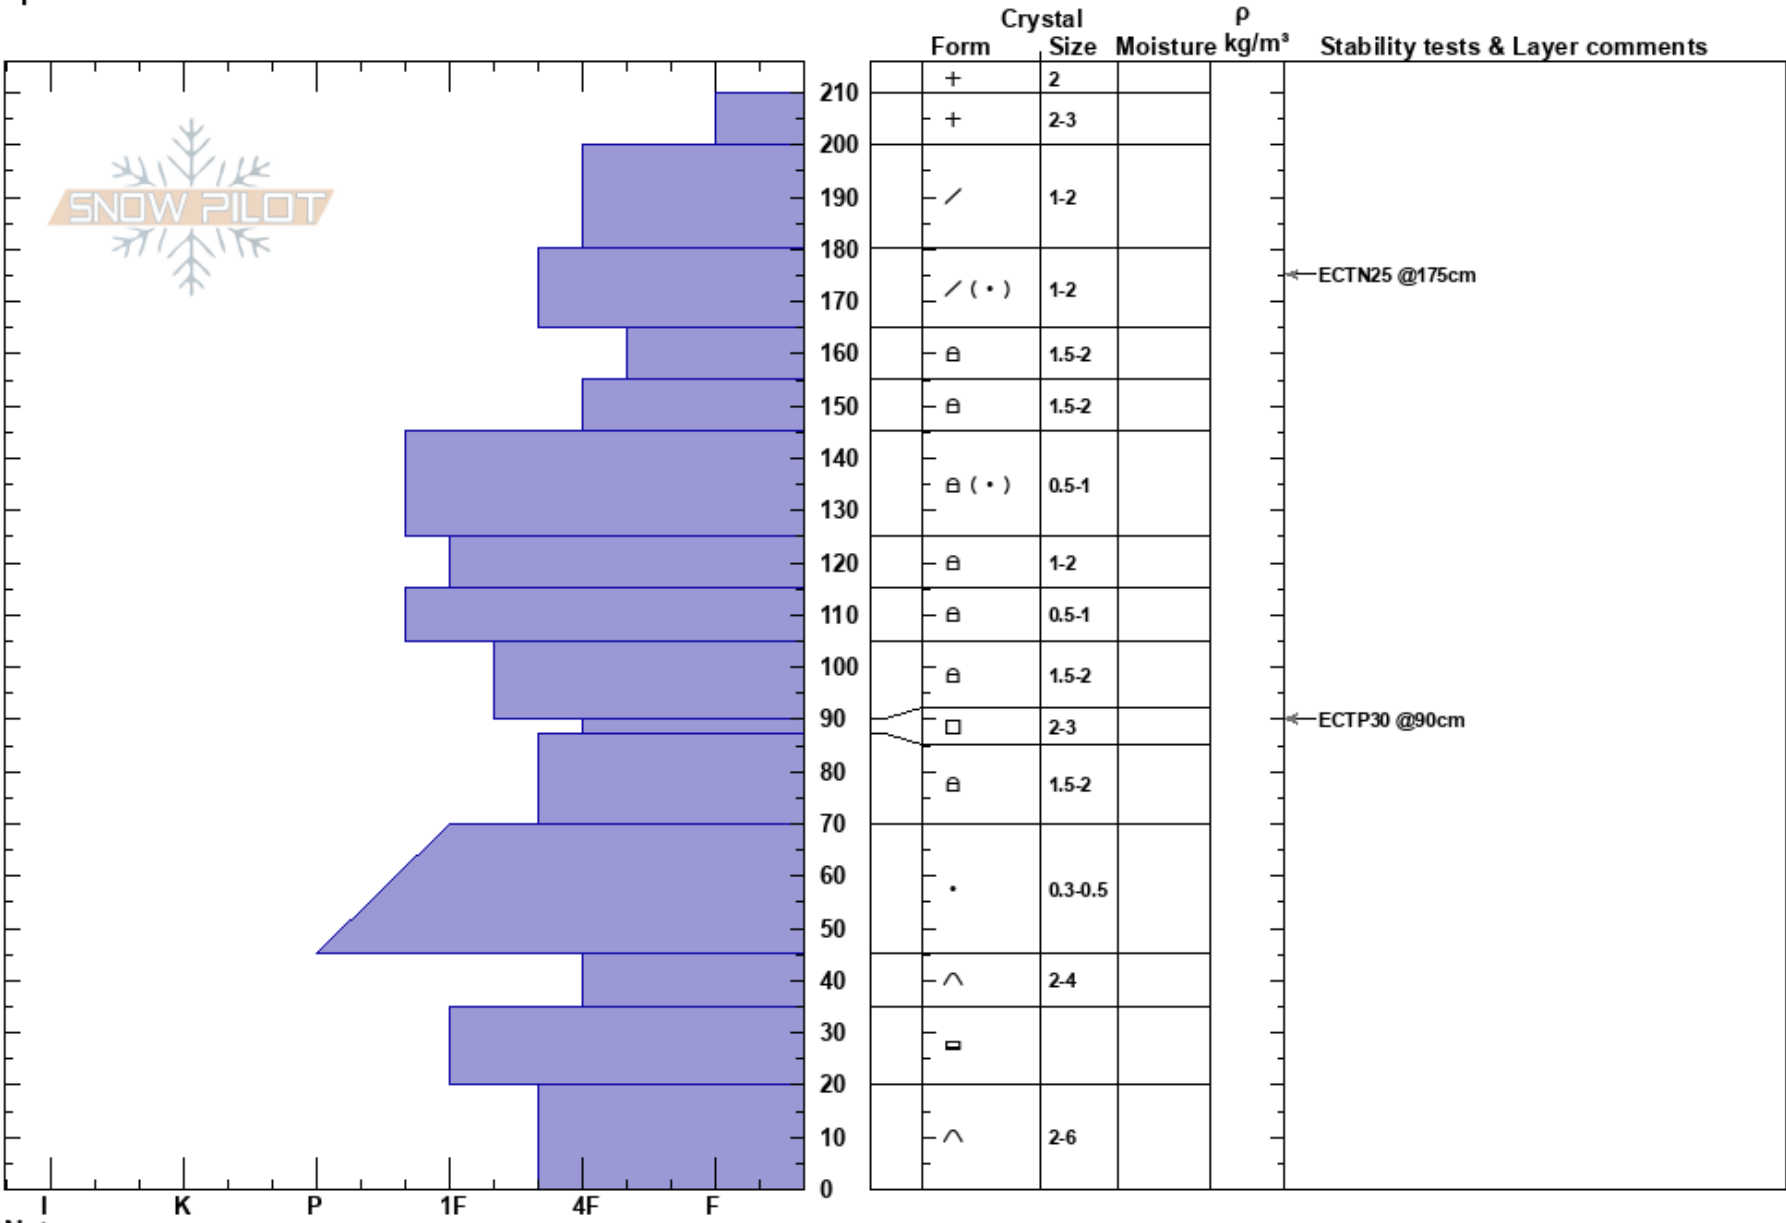

Zone 2  
 Uinta Range  
 UT  
 Elevation: 10436 ft  
 Aspect: NE  
 Specifics:

Dave Kikkert  
 03/08/2024 - 12:00pm  
 Co-ord: 40.83650N, -111.01120W  
 Slope Angle: 43°  
 Wind Loading: no

Stability:  
 Air Temperature:  
 Sky Cover: CLR  
 Precipitation: NO  
 Wind: NE Calm

Layer Notes:

HS:210  
 PF:50  
 PS:20

Notes: