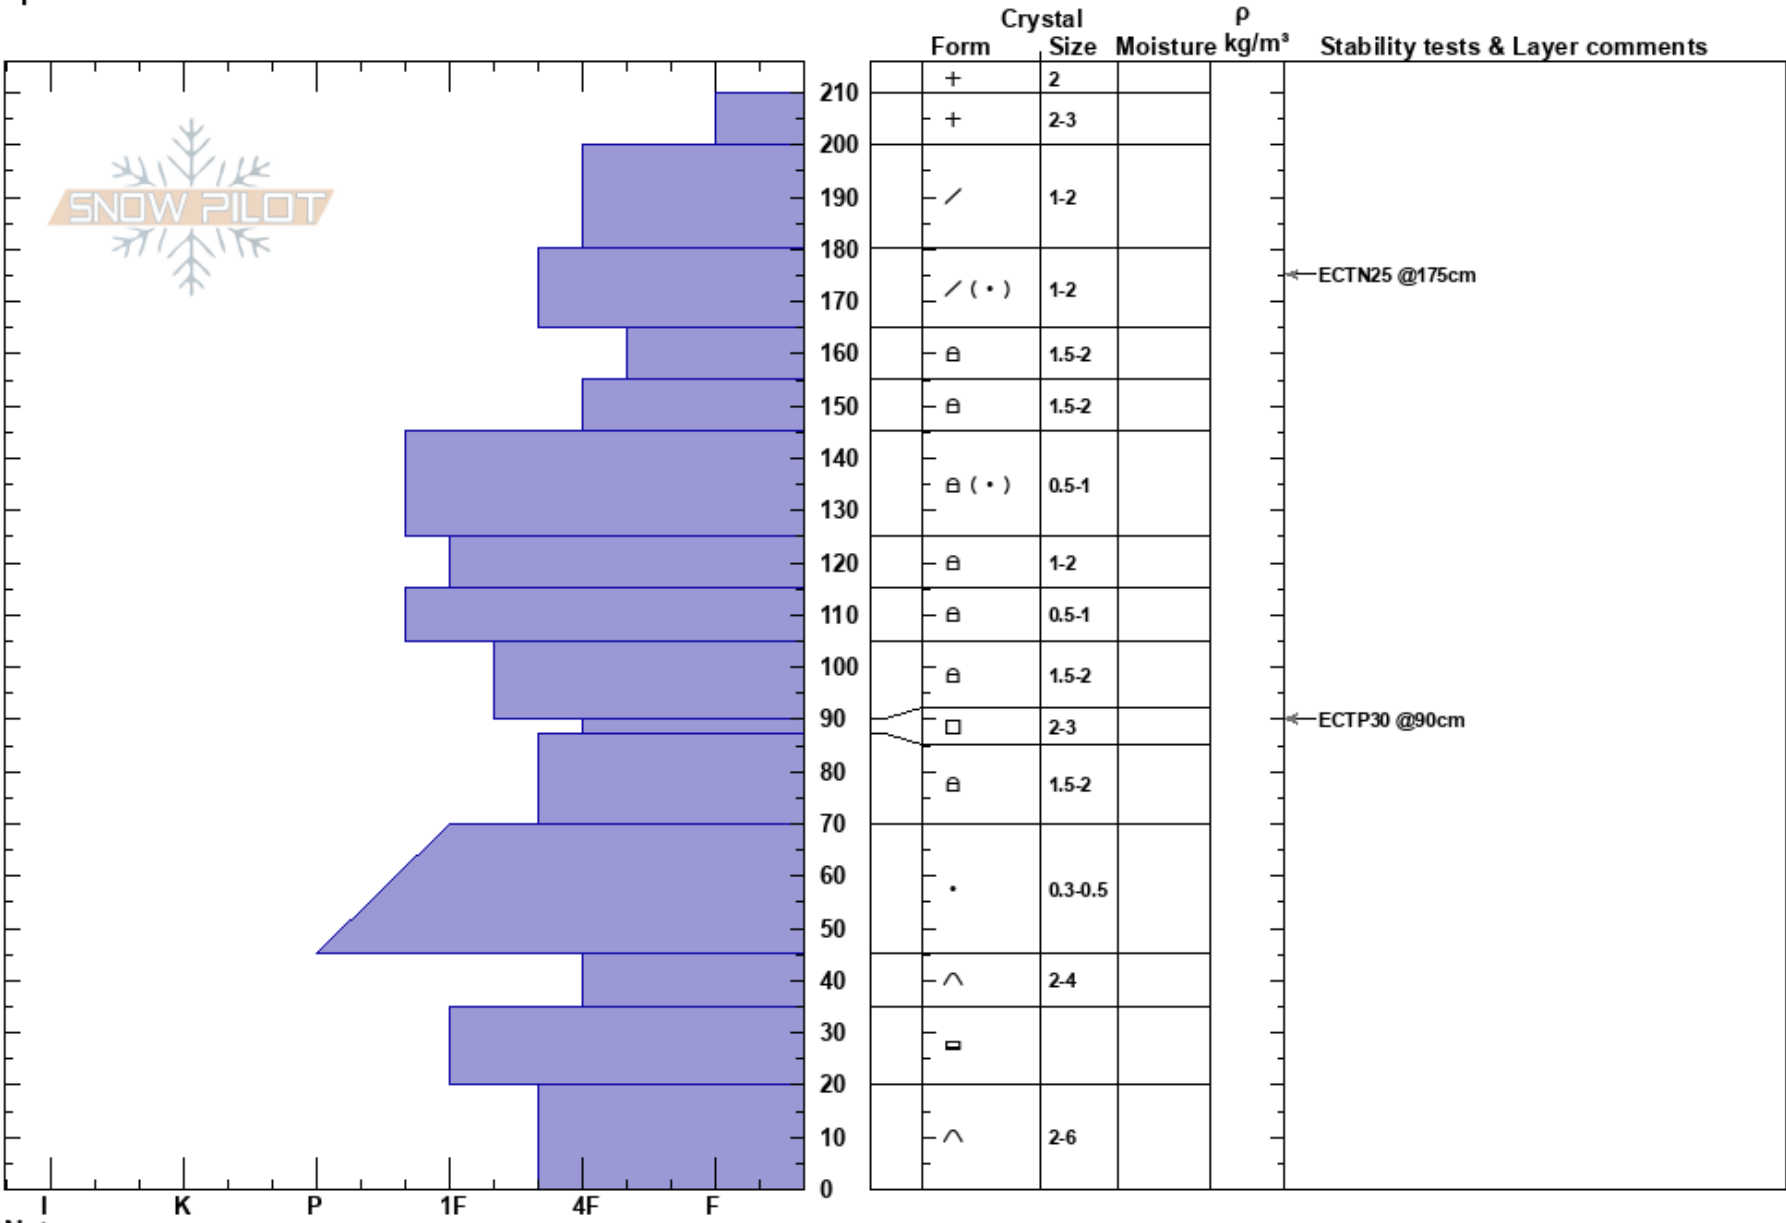

Zone 2
 Uinta Range
 UT
 Elevation: 10436 ft
 Aspect: NE
 Specifics:

Dave Kikkert
 03/08/2024 - 12:00pm
 Co-ord: 40.83650N, -111.01120W
 Slope Angle: 43°
 Wind Loading: no

Stability:
 Air Temperature:
 Sky Cover: CLR
 Precipitation: NO
 Wind: NE Calm

Layer Notes:

HS:210
 PF:50
 PS:20

Notes: