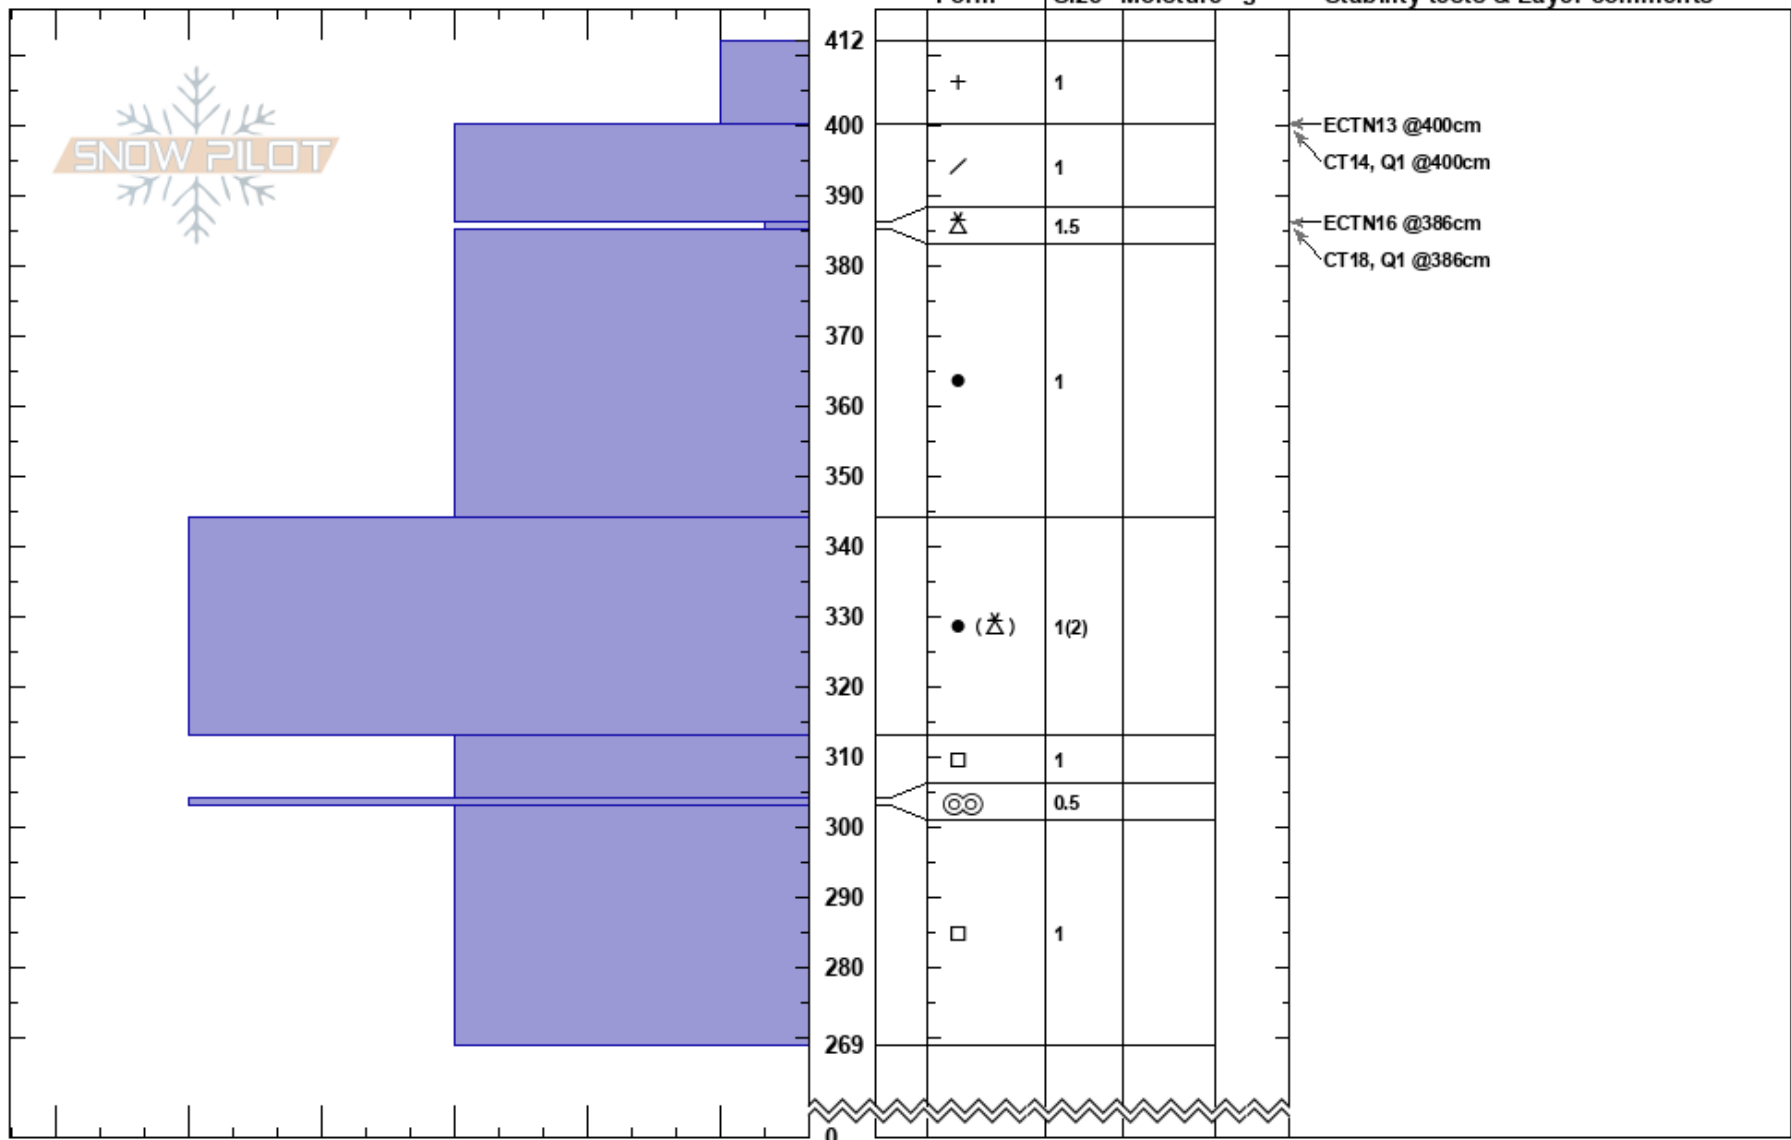

Upper Pork Barrel
 Wasatch Range
 UT
 Elevation: 8756 ft
 Aspect: 329°

Hugh Fisher
 03/08/2024 - 2:30pm
 Co-ord: 41.19390N, -111.87464W
 Slope Angle: 27°
 Wind Loading: previous

Stability:
 Air Temperature: -2°C
 Sky Cover: CLR
 Precipitation: NO
 Wind: Calm

HS:412
 386-385cm:Problematic layer

Specifics: Pit dug in a Ski Area; Recent avalanche activity on different slopes

Notes: Dirty snow layer from 269-303