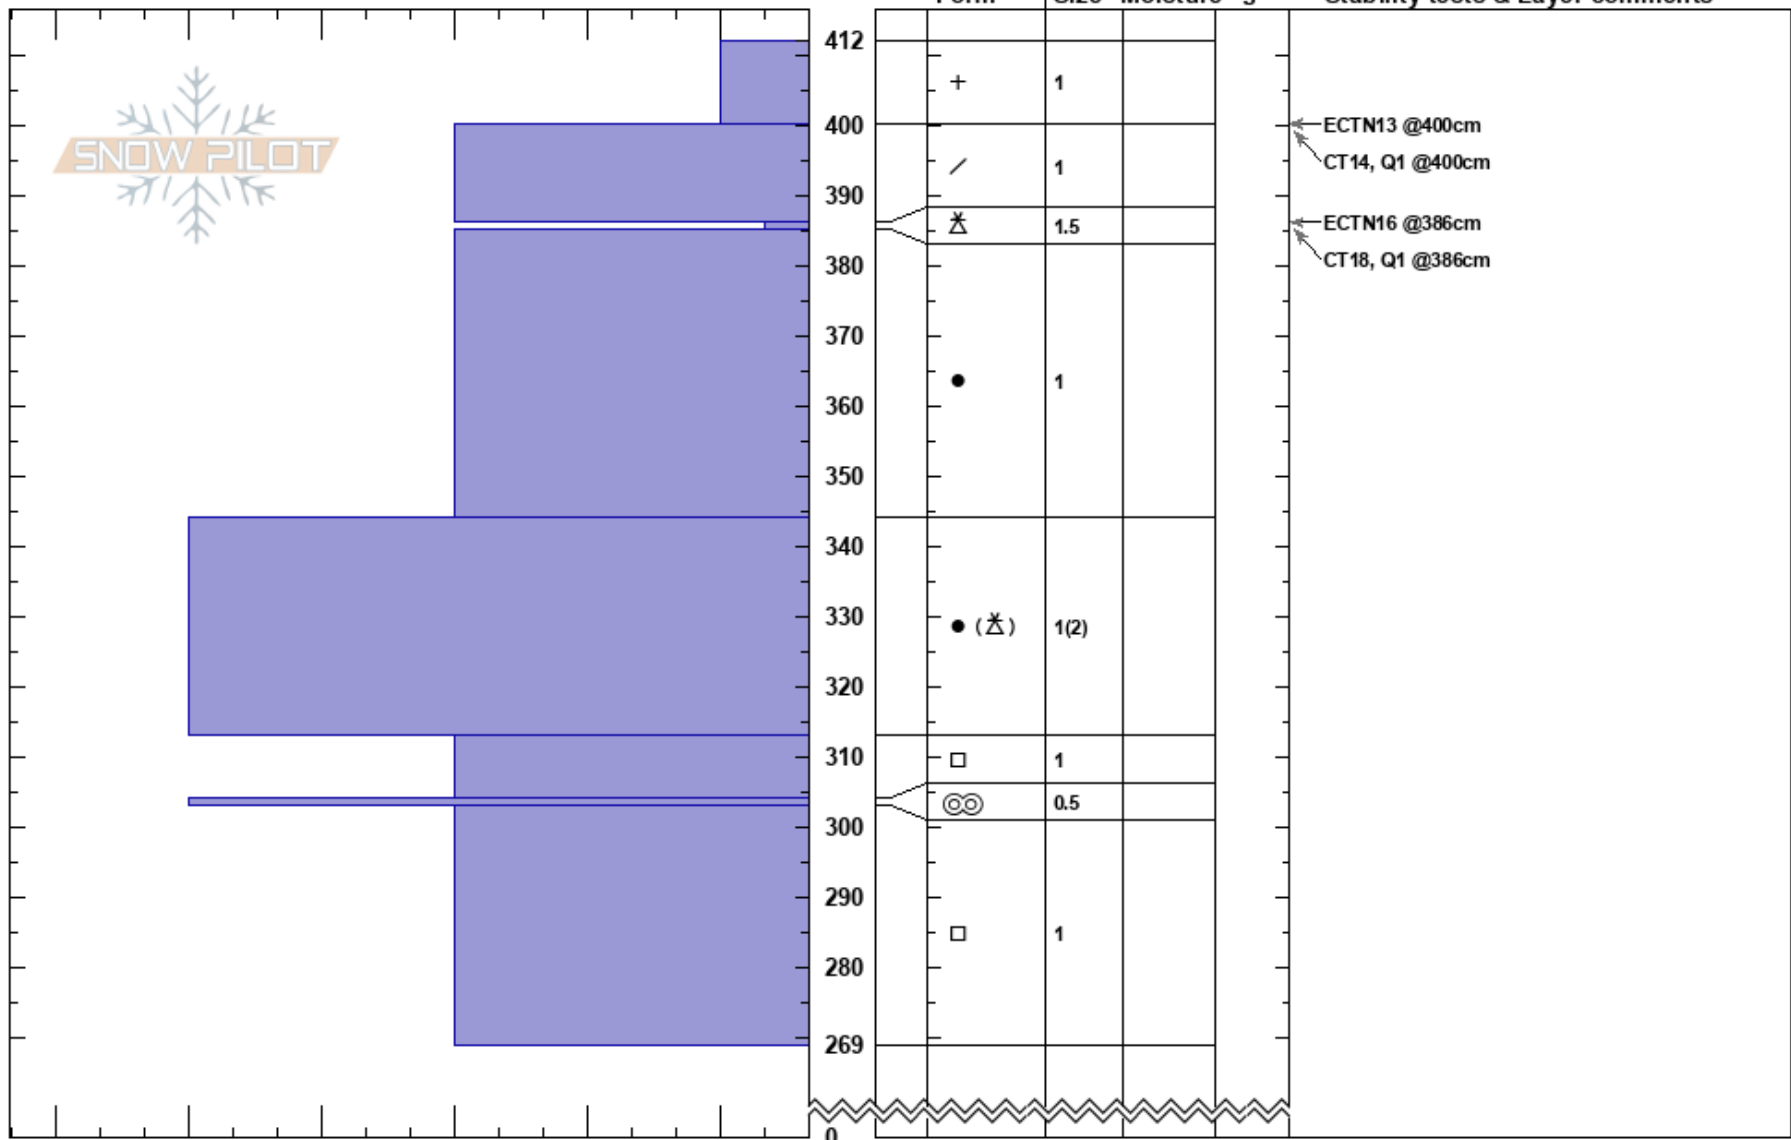

Upper Pork Barrel  
 Wasatch Range  
 UT  
 Elevation: 8756 ft  
 Aspect: 329°

Hugh Fisher  
 03/08/2024 - 2:30pm  
 Co-ord: 41.19390N, -111.87464W  
 Slope Angle: 27°  
 Wind Loading: previous

Stability:  
 Air Temperature: -2°C  
 Sky Cover: CLR  
 Precipitation: NO  
 Wind: Calm

HS:412  
 386-385cm: Problematic layer

Specifics: Pit dug in a Ski Area; Recent avalanche activity on different slopes

Notes: Dirty snow layer from 269-303