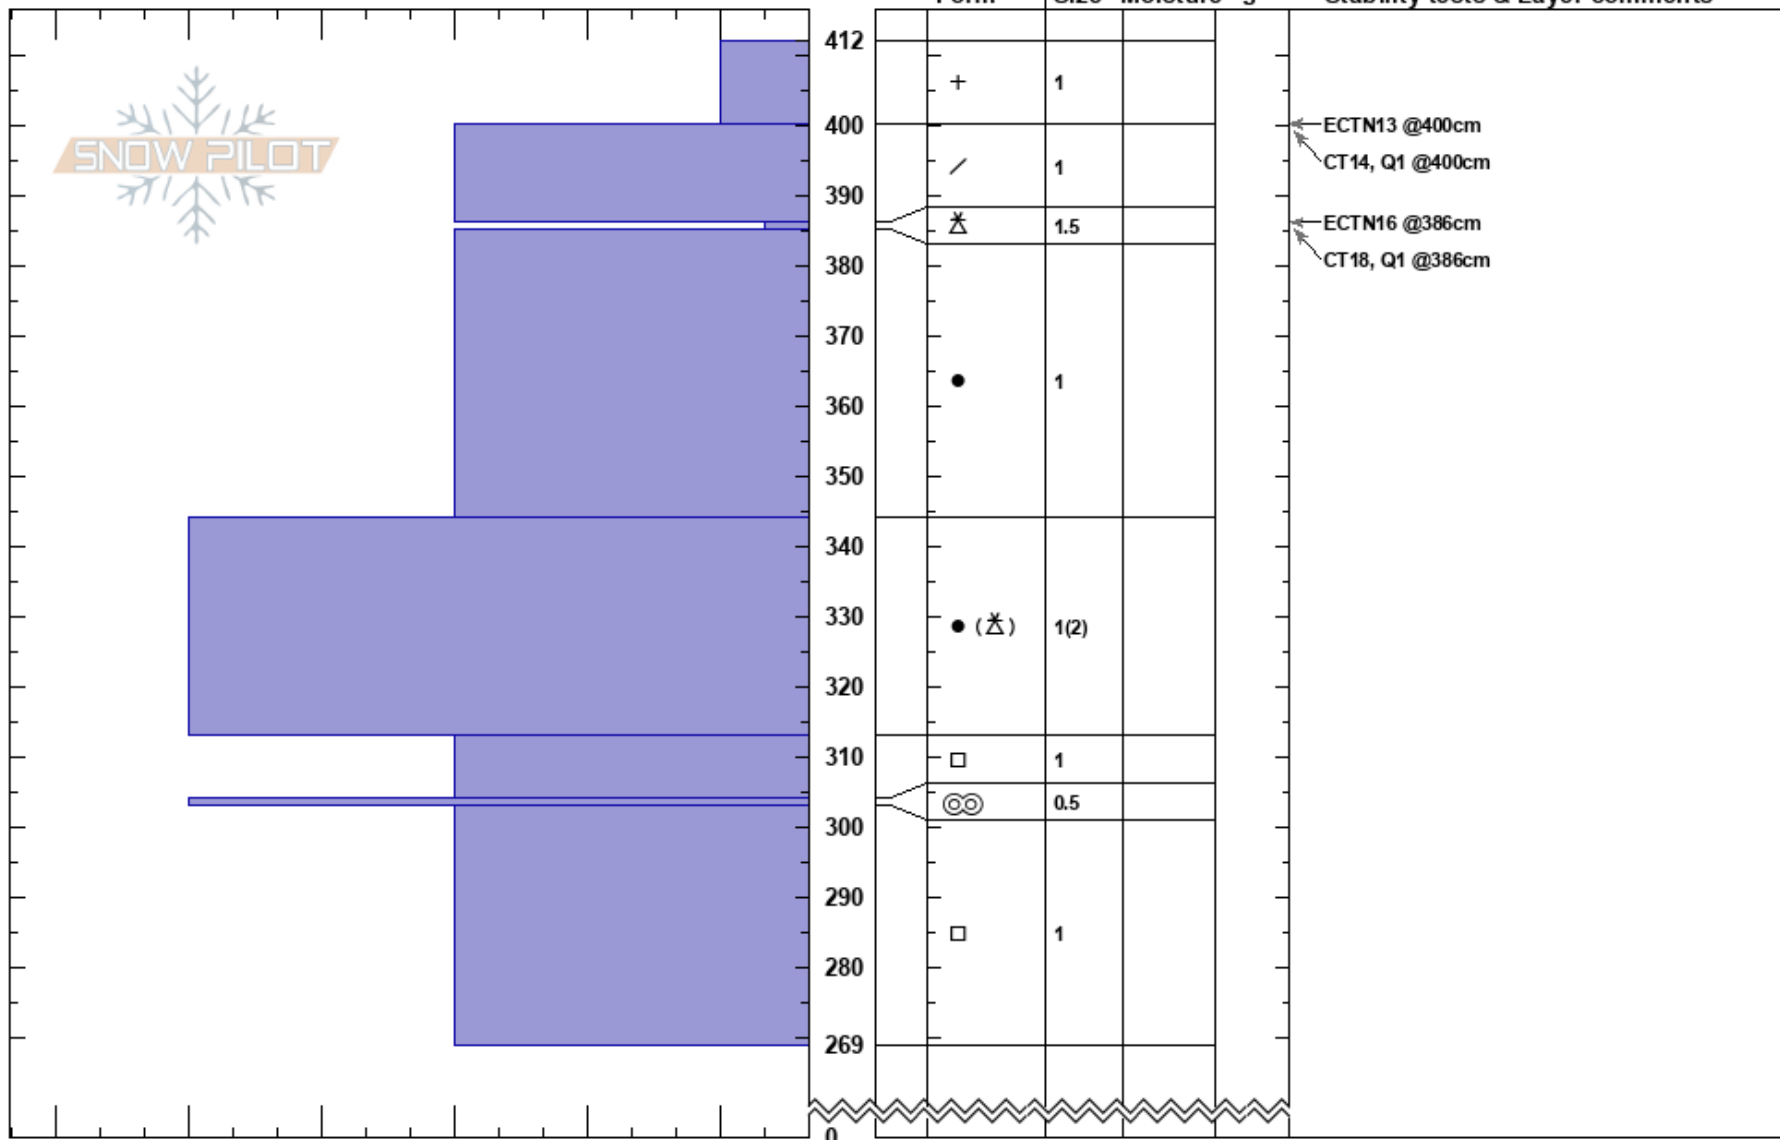

Upper Pork Barrel  
 Wasatch Range  
 UT  
 Elevation: 8756 ft  
 Aspect: 329°

Hugh Fisher  
 03/08/2024 - 2:30pm  
 Co-ord: 41.19390N, -111.87464W  
 Slope Angle: 27°  
 Wind Loading: previous

Stability:  
 Air Temperature: -2°C  
 Sky Cover: CLR  
 Precipitation: NO  
 Wind: Calm

HS:412  
 386-385cm:Problematic layer

Specifics: Pit dug in a Ski Area; Recent avalanche activity on different slopes

Notes: Dirty snow layer from 269-303