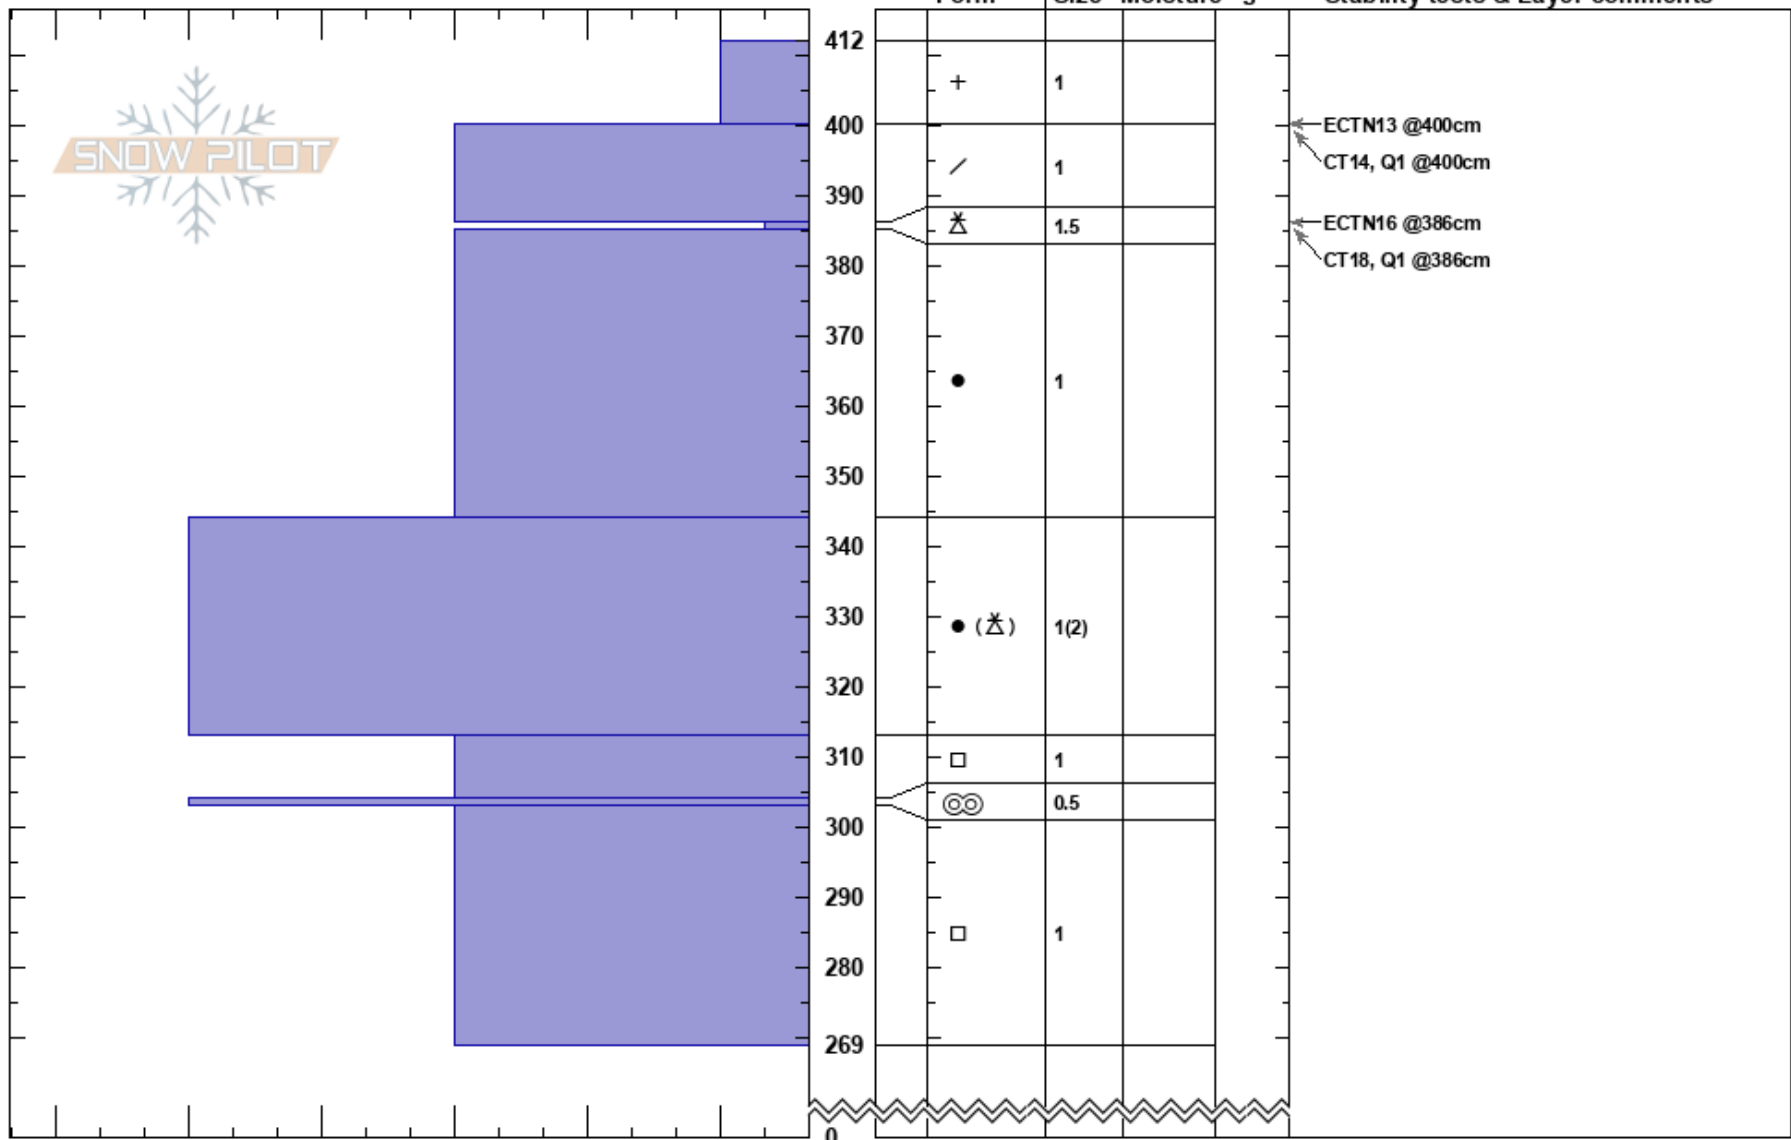

Upper Pork Barrel
 Wasatch Range
 UT
 Elevation: 8756 ft
 Aspect: 329°

Hugh Fisher
 03/08/2024 - 2:30pm
 Co-ord: 41.19390N, -111.87464W
 Slope Angle: 27°
 Wind Loading: previous

Stability:
 Air Temperature: -2°C
 Sky Cover: CLR
 Precipitation: NO
 Wind: Calm

HS:412
 386-385cm: Problematic layer

Specifics: Pit dug in a Ski Area; Recent avalanche activity on different slopes

Notes: Dirty snow layer from 269-303