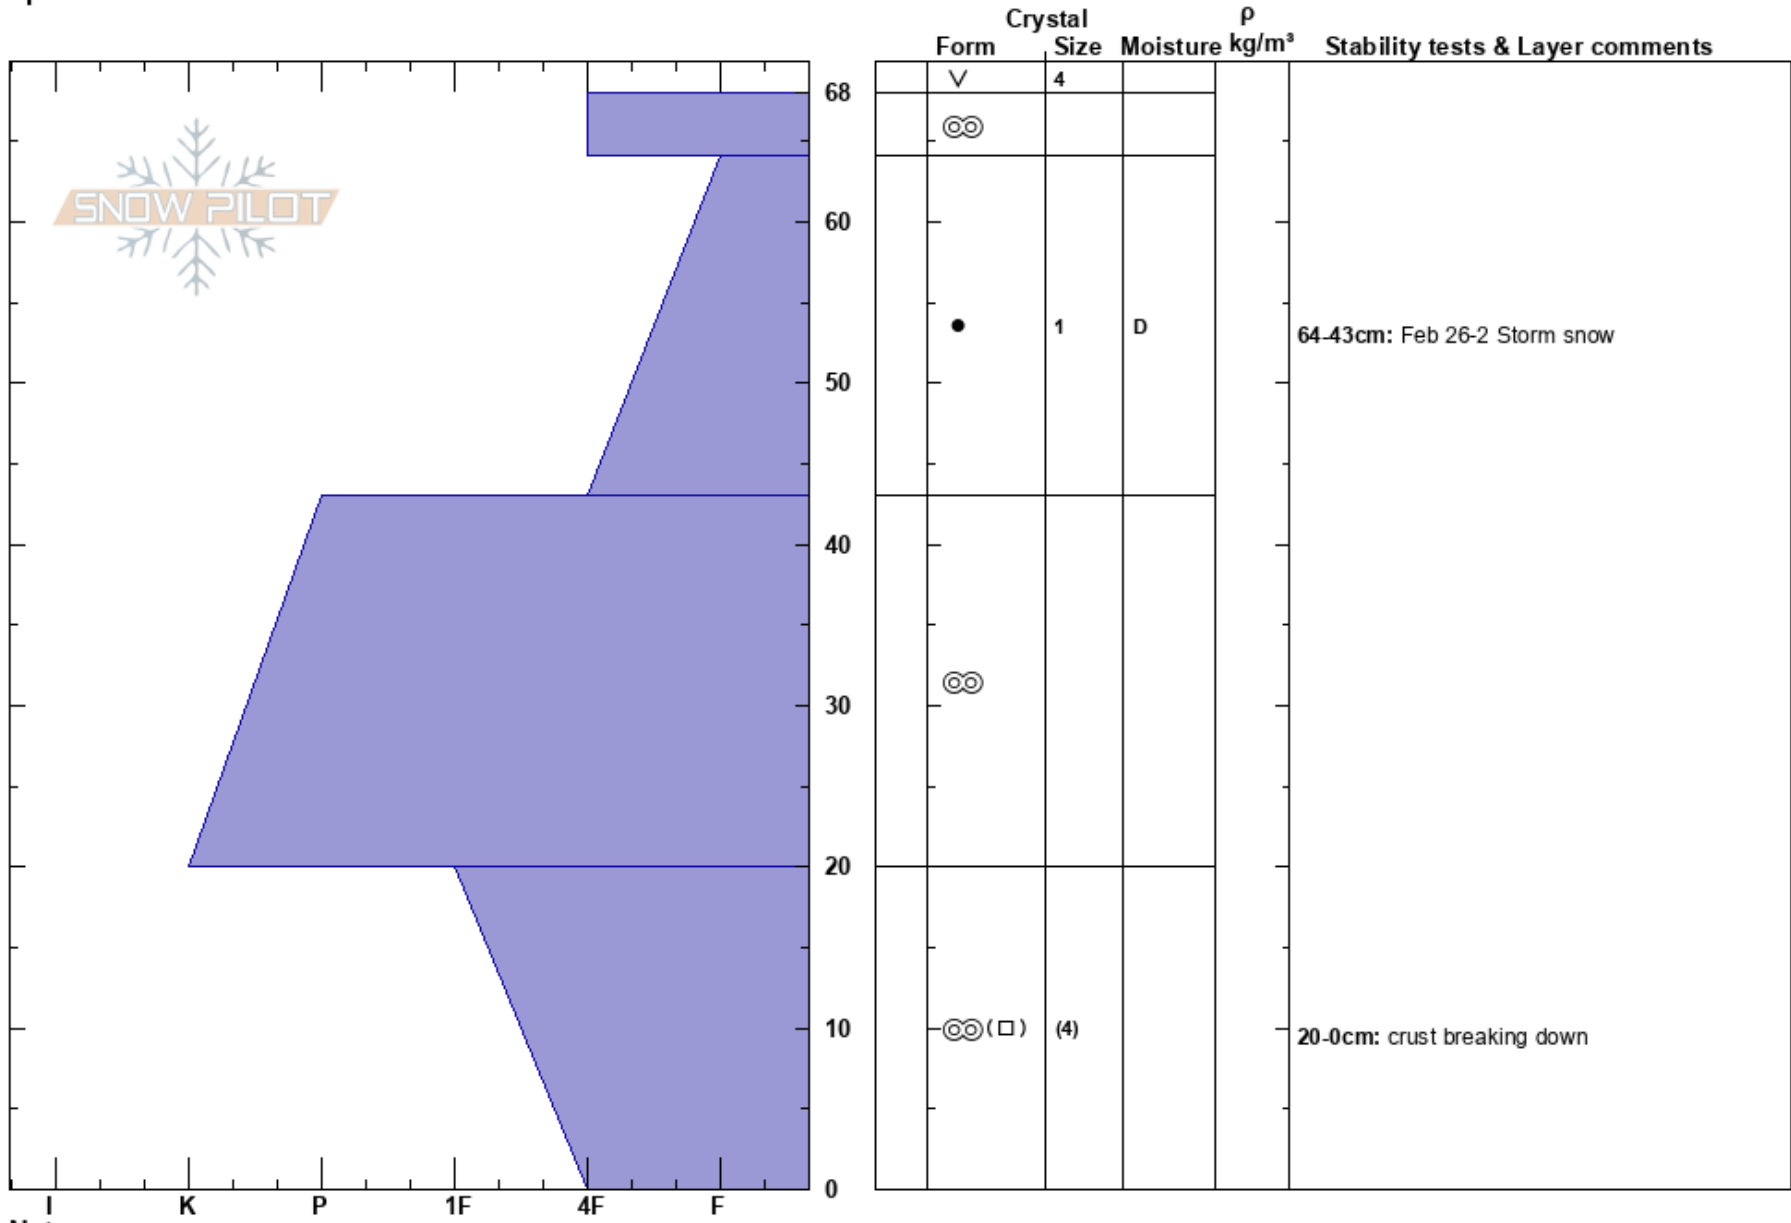

Lower Scotts Gate
 Purcell
 BC
Elevation: 2340 m
Aspect: SE
Specifics:

Panorama Avalanche Office
 08/03/2024 - 13:30
Co-ord:
Slope Angle: 36°
Wind Loading:

Stability:
Air Temperature:
Sky Cover: BKN
Precipitation: S-1
Wind: SW Light Breeze

HS:68
64-43cm: Feb 26-2 Storm snow
20-0cm: crust breaking down

Notes: Dug at open slope BTL, rocky ground cover, 2 CT no result, IS CL