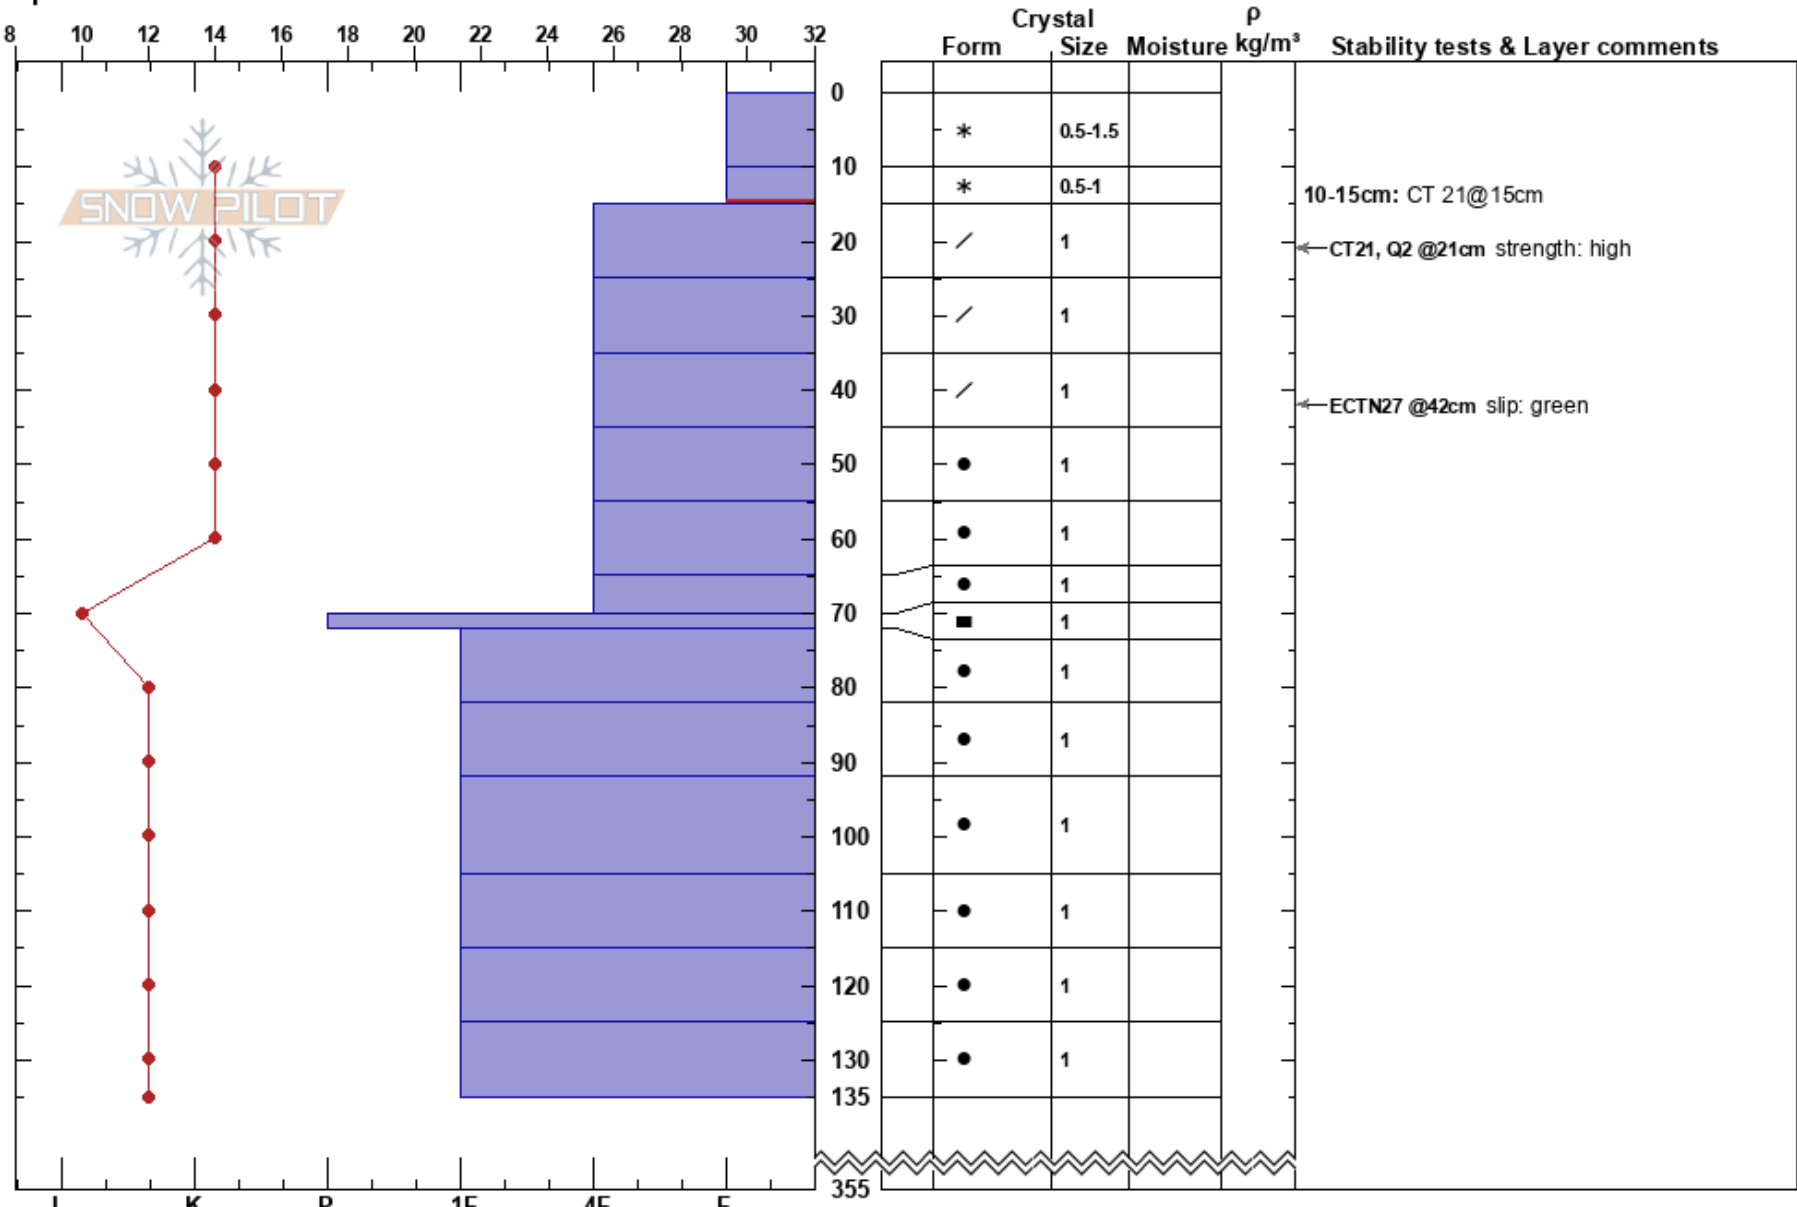

Tumalo Mountain  
 Mt Bachelor Area  
 OR  
 Elevation: 7302 ft  
 Aspect: 180°  
 Specifics:

NOEL WHITE  
 03/01/2024 - 3:30pm  
 Co-ord: 44.00239N, -121.64323W  
 Slope Angle: 18°  
 Wind Loading: no

Stability: Good HS:355  
 Air Temperature: 19°F PF:120  
 Sky Cover: BKN PS:25  
 Precipitation: NO 10-15cm: CT 21@15cm  
 Wind: SW Moderate 10-15cm: Problematic layer

**Notes:** We were in a wind scoured zone. Lots of precipitation in the week @33" and 9" the previous day/night, 3" precipitation in the AM, 0.4" of snow in the PM, 4" forecasted for the night. W/SW winds.