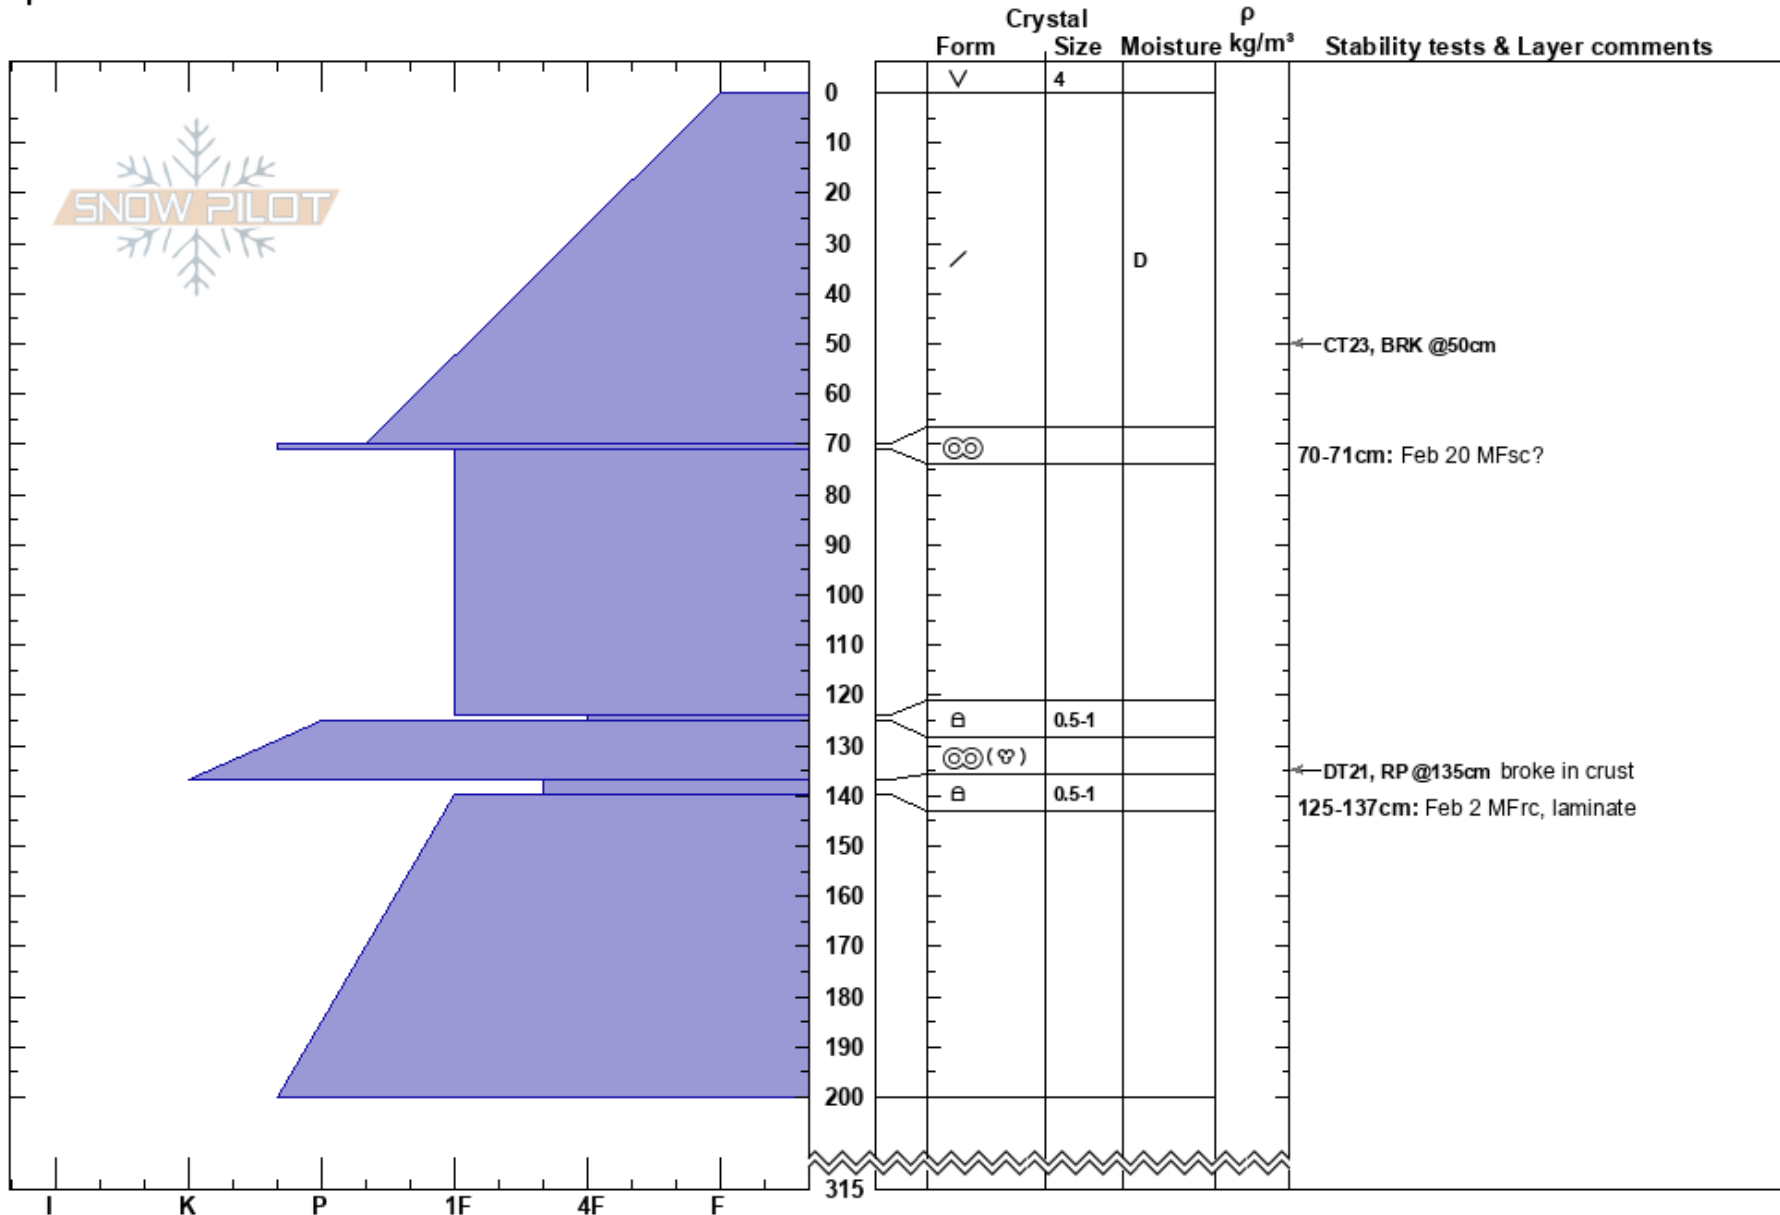

Stoney Baloney
 Selkirks
 BC
 Elevation: 2120 m
 Aspect: N
 Specifics:

Ali Schroeder
 07/03/2024 - 12:45
 Co-ord:
 Slope Angle: 35°
 Wind Loading:

Stability:
 Air Temperature: -12.2°C
 Sky Cover: CLR
 Precipitation: NO
 Wind: Calm

HS:315
 Layer Notes:
 70-71cm: Feb 20 MFsc?
 125-137cm: Feb 2 MFrc, laminate

Notes: open bowl 10m off ridgetop.
 Feb 2 MFrc thickness varying 10-15cm