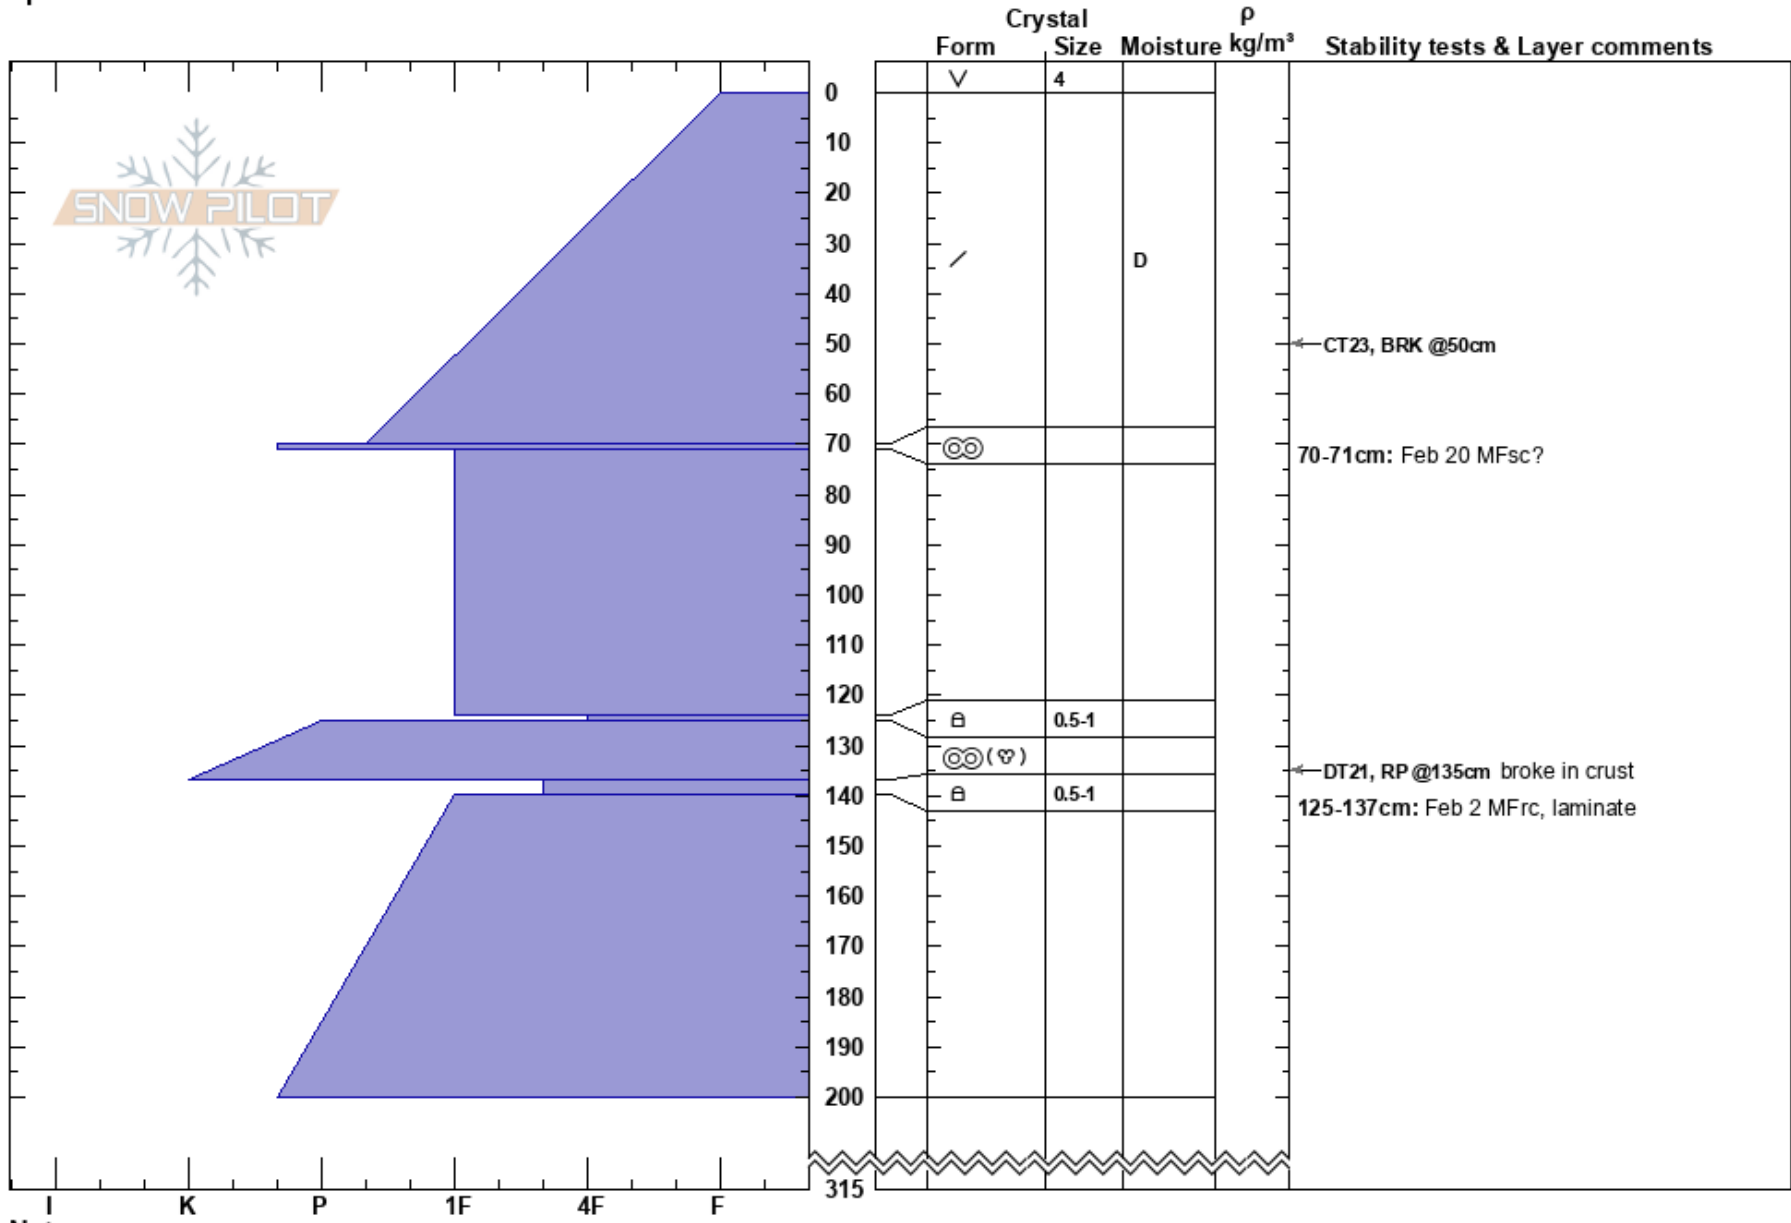

Stoney Baloney
 Selkirks
 BC
 Elevation: 2120 m
 Aspect: N
 Specifics:

Ali Schroeder
 07/03/2024 - 12:45
 Co-ord:
 Slope Angle: 35°
 Wind Loading:

Stability:
 Air Temperature: -12.2°C
 Sky Cover: CLR
 Precipitation: NO
 Wind: Calm

HS:315
 Layer Notes:
 70-71cm: Feb 20 MFsc?
 125-137cm: Feb 2 MFrc, laminate

Notes: open bowl 10m off ridgetop.
 Feb 2 MFrc thickness varying 10-15cm