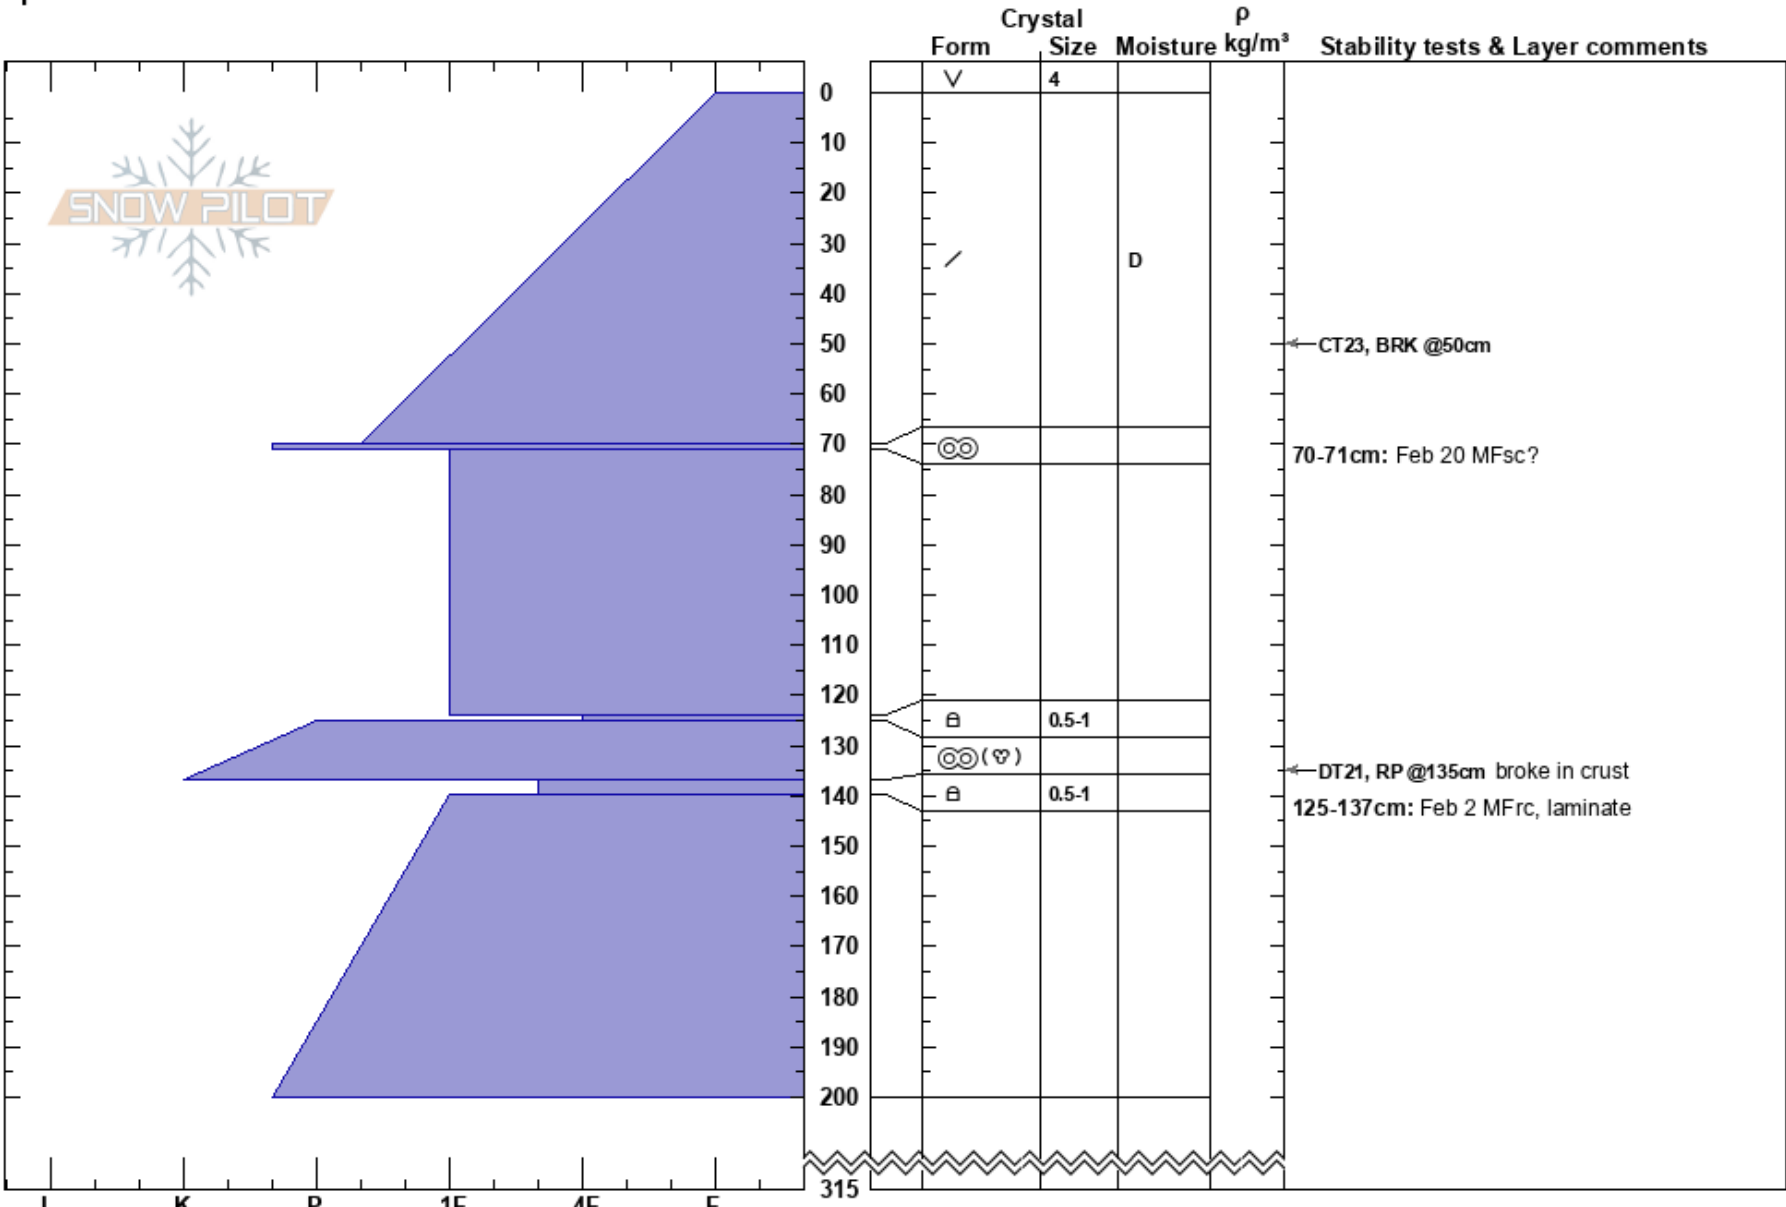

Stoney Baloney  
 Selkirks  
 BC  
 Elevation: 2120 m  
 Aspect: N  
 Specifics:

Ali Schroeder  
 07/03/2024 - 12:45  
 Co-ord:  
 Slope Angle: 35°  
 Wind Loading:

Stability:  
 Air Temperature: -12.2°C  
 Sky Cover: CLR  
 Precipitation: NO  
 Wind: Calm

HS:315  
 Layer Notes:  
 70-71cm: Feb 20 MFsc?  
 125-137cm: Feb 2 MFrc, laminate

Notes: open bowl 10m off ridgetop.  
 Feb 2 MFrc thickness varying 10-15cm